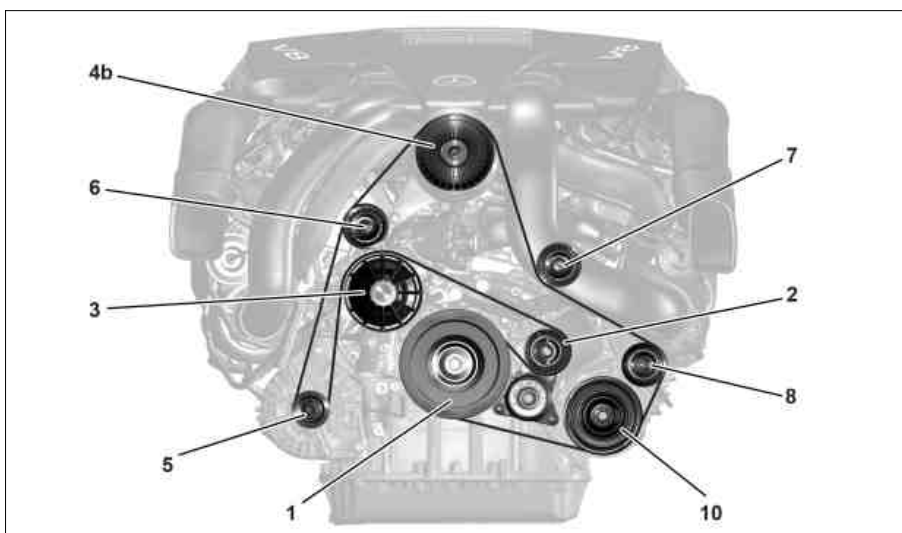

Engine 276 with hydraulic power steering pump

- 1 Belt pulley/vibration damper
- 2 Tensioner pulley
- 3 Coolant pump belt pulley
- 5 Alternator belt pulley
- 6 Guide pulley
- 9 Belt pulley for hydraulic power steering pump
- 10 A/C compressor belt pulley

P13.22-2162-06

ENGINE 157, 278 with CODE 487(Active Body Control (ABC))

- 1 Belt pulley/vibration damper
- 2 Tensioner pulley
- 3 Coolant pump belt pulley
- 4 Active Body Control (ABC) belt pulley
- 5 Alternator belt pulley
- 6 Guide pulley
- 7 Guide pulley
- 8 Guide pulley
- 10 A/C compressor belt pulley

P13.22-2159-06

ENGINE 157, 278 without CODE 487(Active Body Control (ABC))

- 1 Belt pulley/vibration damper
- 2 Tensioner pulley
- 3 Coolant pump belt pulley
- 4b Belt pulley for upper guide pulley/power steering pump
- 5 Alternator belt pulley
- 6 Guide pulley
- 7 Guide pulley
- 8 Guide pulley
- 10 A/C compressor belt pulley