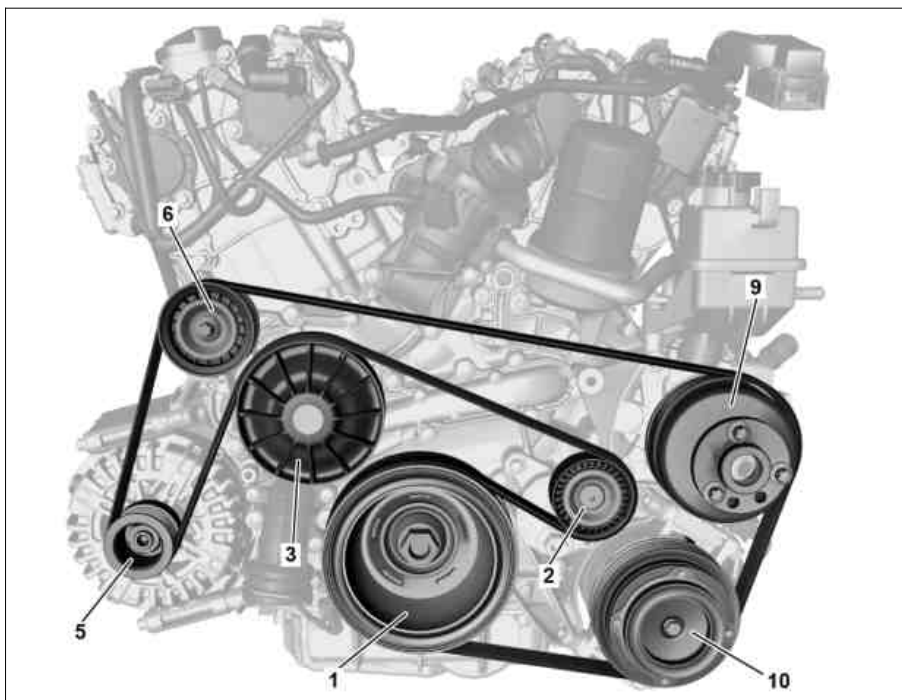

ENGINE 157, 276, 278**Engine 276 in model 212.095/195**

- 1 *Belt pulley/vibration damper*
- 2 *Tensioner pulley*
- 3 *Coolant pump belt pulley*

P13.22-2190-12

Engine 276 without hydraulic power steering pump

- 1 *Belt pulley/vibration damper*
- 2 *Tensioner pulley*
- 3 *Coolant pump belt pulley*
- 5 *Alternator belt pulley*
- 6 *Guide pulley*
- 7 *Guide pulley*
- 10 *A/C compressor belt pulley*

P13.22-2158-06

Engine 276 with hydraulic power steering pump

- 1 Belt pulley/vibration damper
- 2 Tensioner pulley
- 3 Coolant pump belt pulley
- 5 Alternator belt pulley
- 6 Guide pulley
- 9 Belt pulley for hydraulic power steering pump
- 10 A/C compressor belt pulley

P13.22-2162-06

ENGINE 157, 278 with CODE 487(Active Body Control (ABC))

- 1 Belt pulley/vibration damper
- 2 Tensioner pulley
- 3 Coolant pump belt pulley
- 4 Active Body Control (ABC) belt pulley
- 5 Alternator belt pulley
- 6 Guide pulley
- 7 Guide pulley
- 8 Guide pulley
- 10 A/C compressor belt pulley