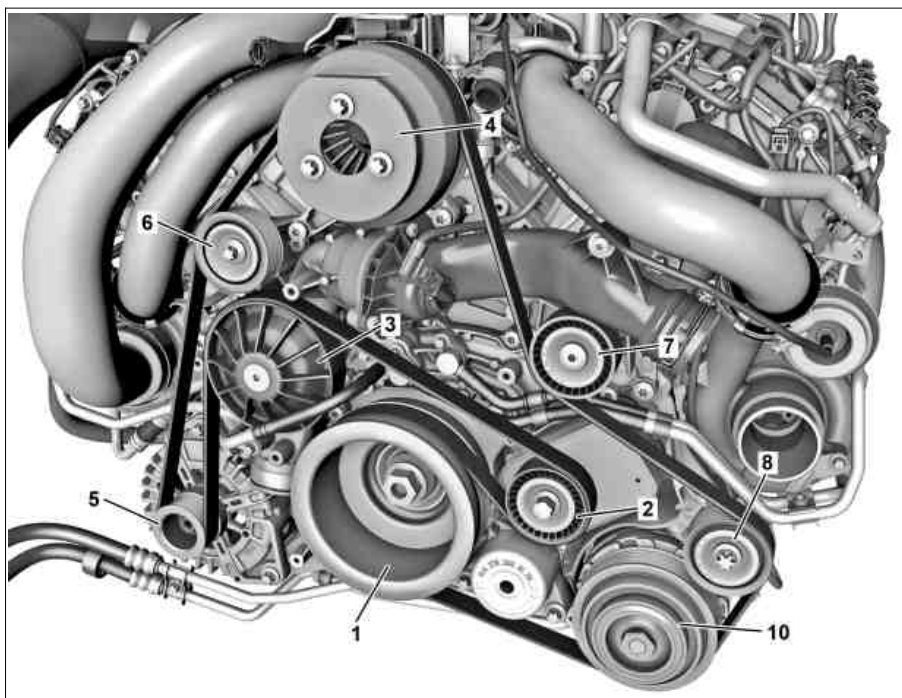

Engine 276 with hydraulic power steering pump

- 1 Belt pulley/vibration damper
- 2 Tensioner pulley
- 3 Coolant pump belt pulley
- 5 Alternator belt pulley
- 6 Guide pulley
- 9 Belt pulley for hydraulic power steering pump
- 10 A/C compressor belt pulley

P13.22-2162-06

ENGINE 157, 278 with CODE 487(Active Body Control (ABC))

- 1 Belt pulley/vibration damper
- 2 Tensioner pulley
- 3 Coolant pump belt pulley
- 4 Active Body Control (ABC) belt pulley
- 5 Alternator belt pulley
- 6 Guide pulley
- 7 Guide pulley
- 8 Guide pulley
- 10 A/C compressor belt pulley

P13.22-2159-06

ENGINE 157, 278 without CODE 487(Active Body Control (ABC))

- 1 Belt pulley/vibration damper
- 2 Tensioner pulley
- 3 Coolant pump belt pulley
- 4b Belt pulley for upper guide pulley/power steering pump
- 5 Alternator belt pulley
- 6 Guide pulley
- 7 Guide pulley
- 8 Guide pulley
- 10 A/C compressor belt pulley