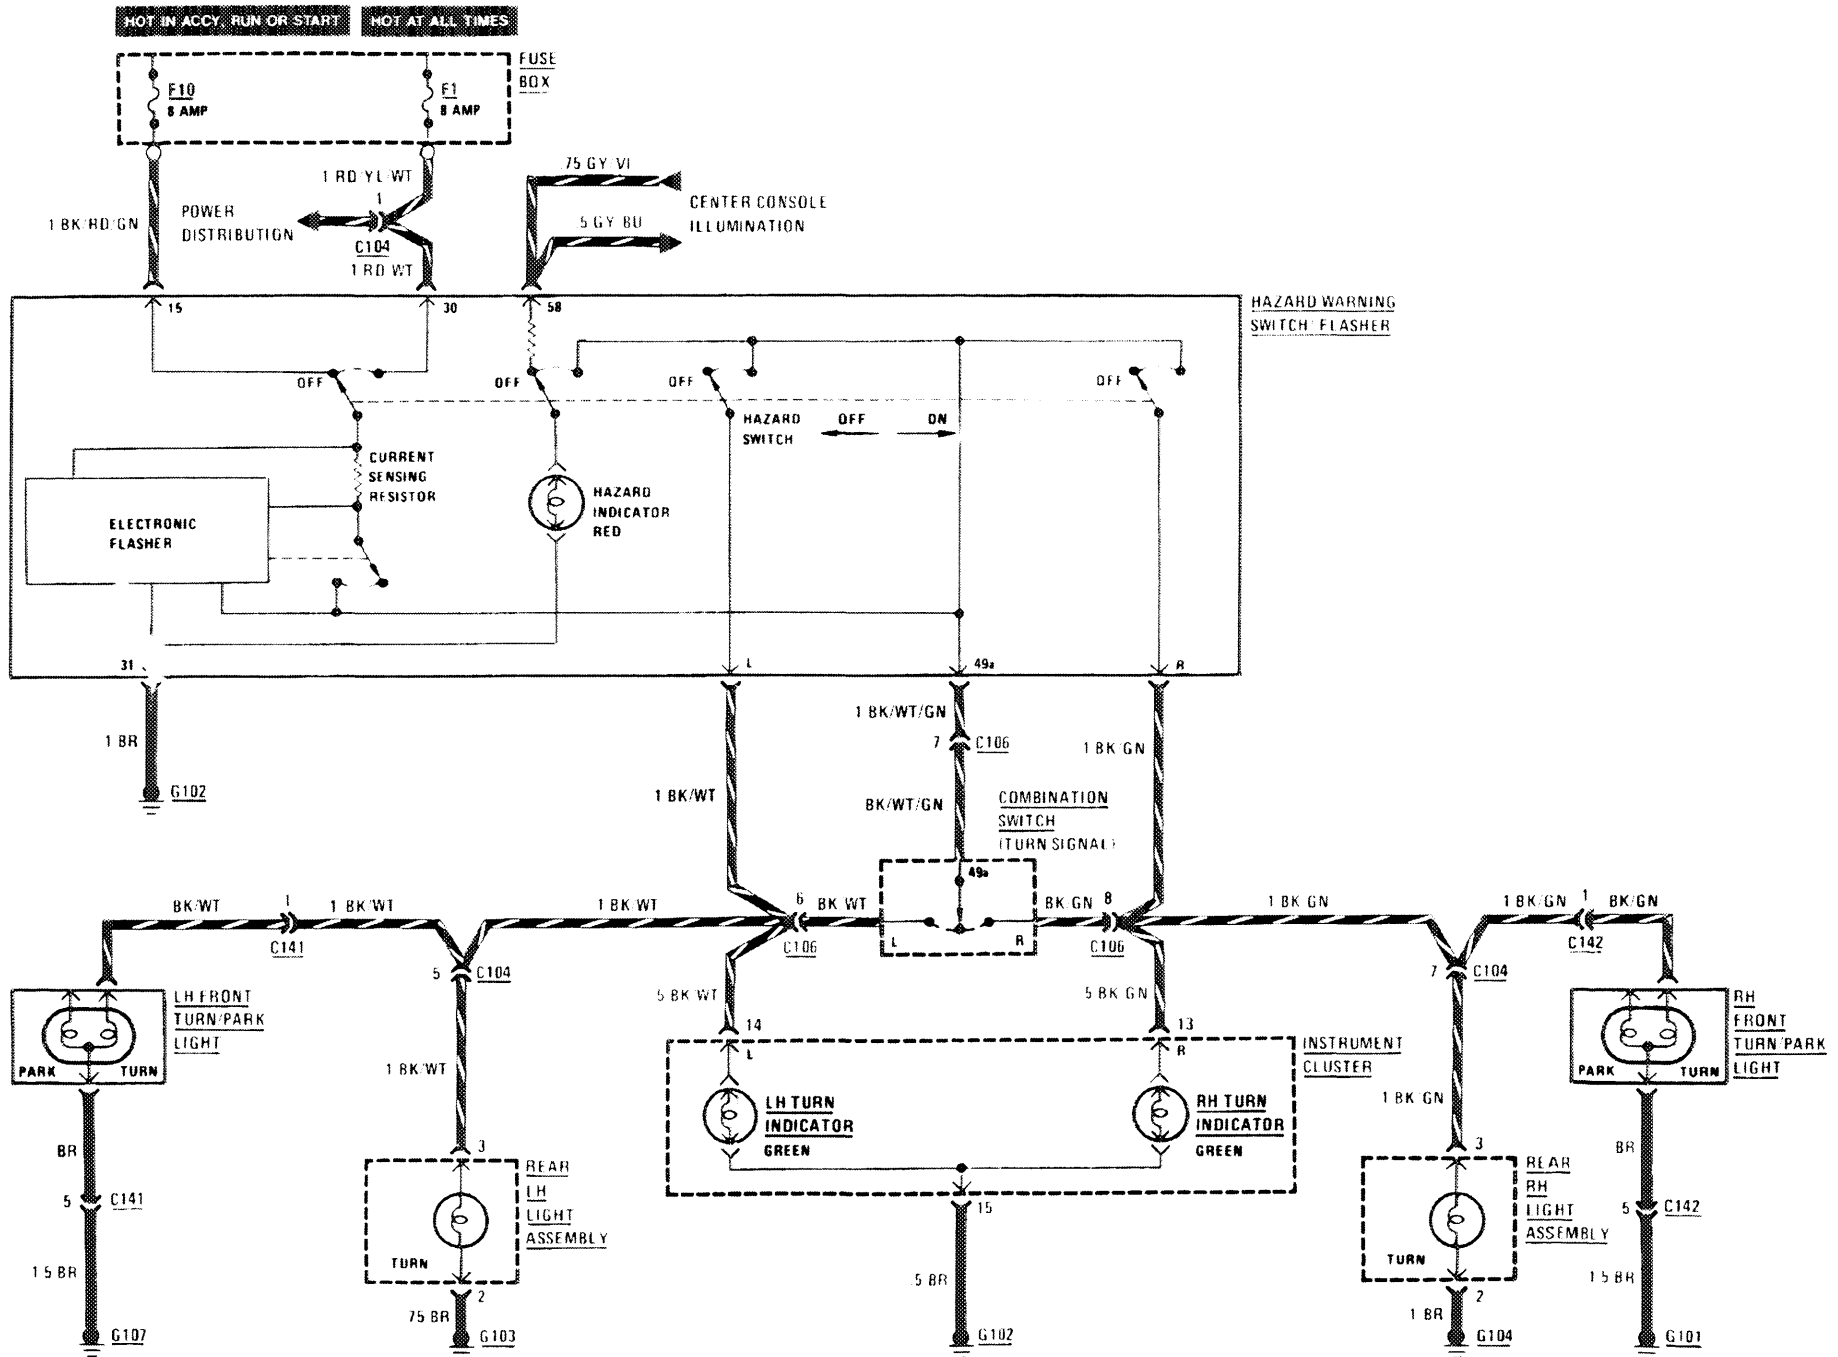

INDEX

INDEX - Alphabetical Listing of Electrical Circuits

Automatic Antenna	126	Lights (continued)	
Automatic Climate Control	123	—Instrument Cluster Illumination	114
Auxiliary Fan	122	—License	111
Charging System	107	—Marker	111
Cigar Lighter	126	—Park	110
Clock	114	—Stop	109
Component Location	201	—Tail	110
Cruise Control	109	—Turn Signal	112
Fuel Delivery	105	—Trunk	111
Gauges	114	Power Distribution	102
Ground Distribution	131	Power Windows	129
Heated Seats	127	Radio	126
Horns	122	Rear Defogger	128
Ignition	105	Sliding Roof	128
Lambda Control	106	Start	104
Lights		Tachometer	114
—Backup	116	Transmission Kickdown	116
—Center Console Illumination	117	Warning Indicators	114
—Courtesy	118	Warning System	113
—Fog Lights	108	Wiper/Washer	121
—Glove Box	120		
—Hazard	112		
—Headlights	108		

POWER DISTRIBUTION

102
450
SL/SLC

START

IGNITION/FUEL DELIVERY

LAMBDA CONTROL

CHARGING SYSTEM

HEADLIGHTS / FOG LIGHTS

LIGHTS: PARK / TAIL

110
450
SL/SLC

LIGHTS: MARKER/LICENSE/TRUNK

TURN SIGNAL/HAZARD LIGHTS

112
450
SL/SLG

WARNING INDICATORS, GAUGES/CLOCK/ INSTRUMENT CLUSTER ILLUMINATION

114
450
SL/SLC

WARNING INDICATORS/GAUGES/CLOCK/INSTRUMENT CLUSTER ILLUMINATION