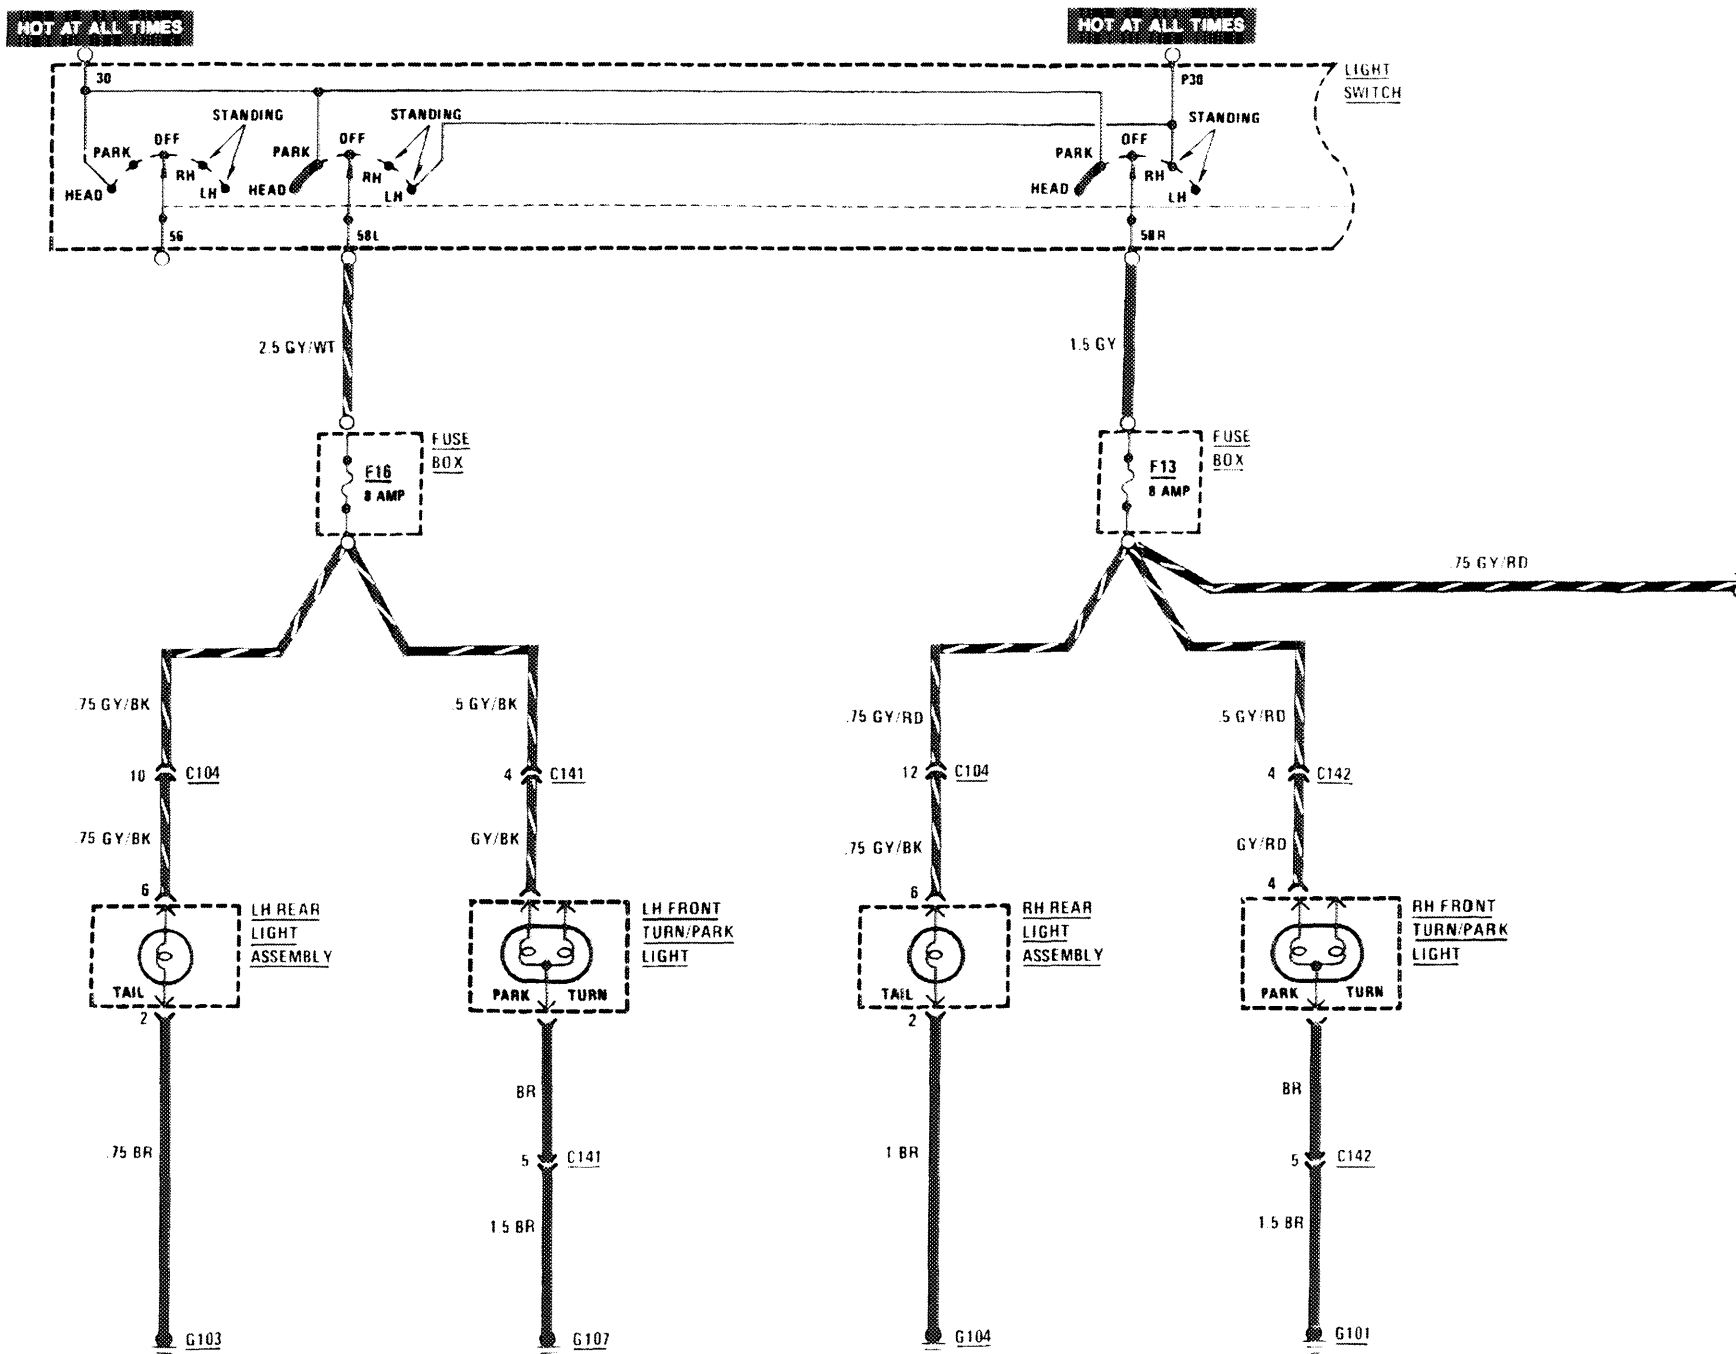

INDEX

INDEX - Alphabetical Listing of Electrical Circuits

Automatic Antenna	126	Lights (continued)	
Automatic Climate Control	123	—Instrument Cluster Illumination	114
Auxiliary Fan	122	—License	111
Charging System	107	—Marker	111
Cigar Lighter	126	—Park	110
Clock	114	—Stop	109
Component Location	201	—Tail	110
Cruise Control	109	—Turn Signal	112
Fuel Delivery	105	—Trunk	111
Gauges	114	Power Distribution	102
Ground Distribution	131	Power Windows	129
Heated Seats	127	Radio	126
Horns	122	Rear Defogger	128
Ignition	105	Sliding Roof	128
Lambda Control	106	Start	104
Lights		Tachometer	114
—Backup	116	Transmission Kickdown	116
—Center Console Illumination	117	Warning Indicators	114
—Courtesy	118	Warning System	113
—Fog Lights	108	Wiper/Washer	121
—Glove Box	120		
—Hazard	112		
—Headlights	108		

POWER DISTRIBUTION

102
450
SL/SLC

START

IGNITION/FUEL DELIVERY

LAMBDA CONTROL

CHARGING SYSTEM

HEADLIGHTS / FOG LIGHTS

LIGHTS: PARK / TAIL

110
450
SL/SLC

LIGHTS: MARKER/LICENSE/TRUNK

TURN SIGNAL/HAZARD LIGHTS

112
450
SL/SLG

WARNING INDICATORS, GAUGES/CLOCK/ INSTRUMENT CLUSTER ILLUMINATION

114
450
SL/SLC

WARNING INDICATORS/GAUGES/CLOCK/INSTRUMENT CLUSTER ILLUMINATION