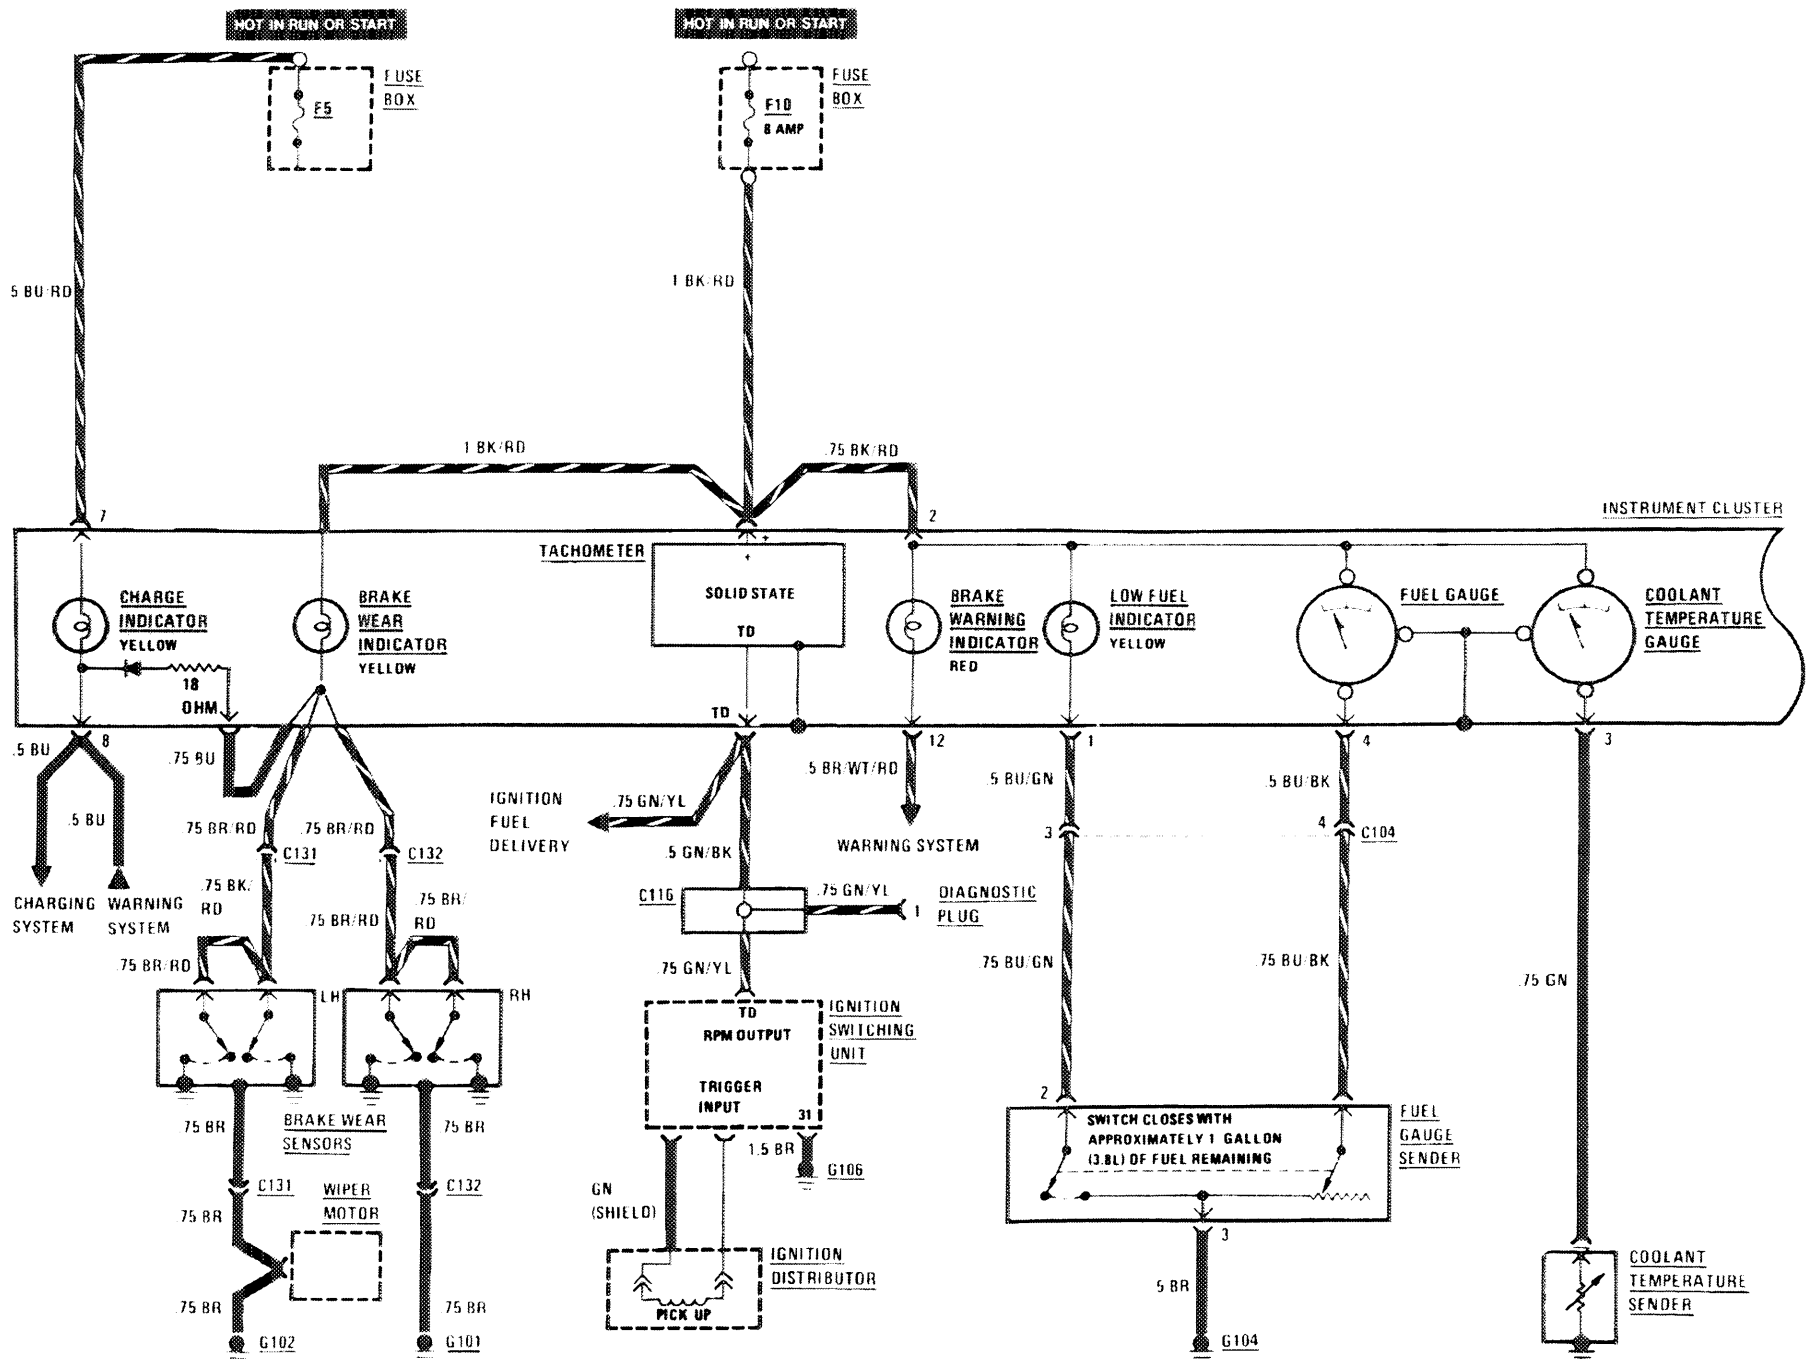

INDEX

INDEX - Alphabetical Listing of Electrical Circuits

Automatic Antenna	126	Lights (continued)	
Automatic Climate Control	123	—Instrument Cluster Illumination	114
Auxiliary Fan	122	—License	111
Charging System	107	—Marker	111
Cigar Lighter	126	—Park	110
Clock	114	—Stop	109
Component Location	201	—Tail	110
Cruise Control	109	—Turn Signal	112
Fuel Delivery	105	—Trunk	111
Gauges	114	Power Distribution	102
Ground Distribution	131	Power Windows	129
Heated Seats	127	Radio	126
Horns	122	Rear Defogger	128
Ignition	105	Sliding Roof	128
Lambda Control	106	Start	104
Lights		Tachometer	114
—Backup	116	Transmission Kickdown	116
—Center Console Illumination	117	Warning Indicators	114
—Courtesy	118	Warning System	113
—Fog Lights	108	Wiper/Washer	121
—Glove Box	120		
—Hazard	112		
—Headlights	108		

POWER DISTRIBUTION

102
450
SL/SLC

START

IGNITION/FUEL DELIVERY

LAMBDA CONTROL

CHARGING SYSTEM

HEADLIGHTS / FOG LIGHTS

LIGHTS: PARK / TAIL

110
450
SL/SLC

LIGHTS: MARKER/LICENSE/TRUNK

TURN SIGNAL/HAZARD LIGHTS

112
450
SL/SLG

WARNING INDICATORS, GAUGES/CLOCK/ INSTRUMENT CLUSTER ILLUMINATION

114
450
SL/SLC

WARNING INDICATORS/GAUGES/CLOCK/INSTRUMENT CLUSTER ILLUMINATION