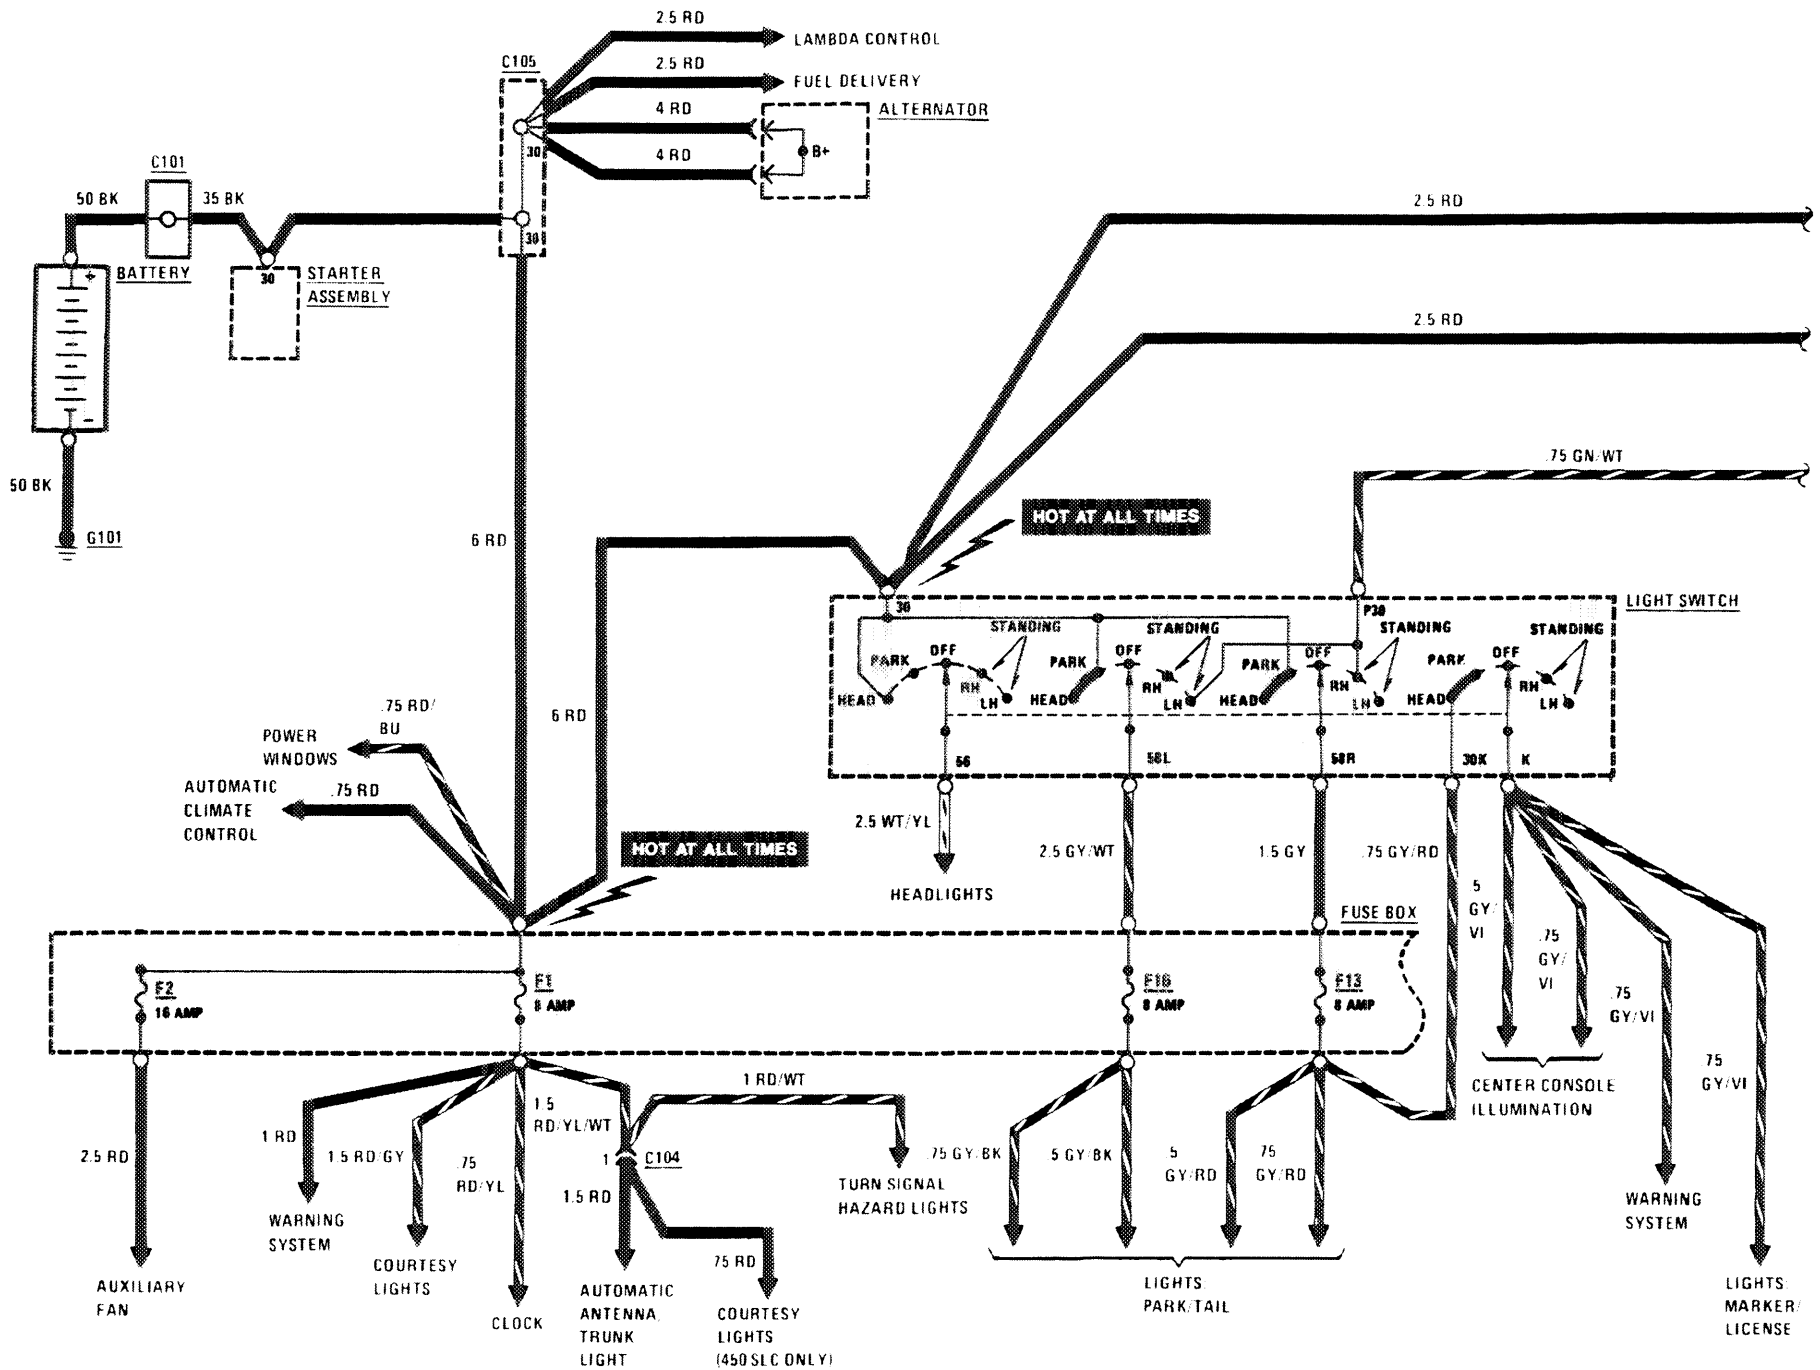

INDEX

INDEX - Alphabetical Listing of Electrical Circuits

Automatic Antenna	126	Lights (continued)	
Automatic Climate Control	123	—Instrument Cluster Illumination	114
Auxiliary Fan	122	—License	111
Charging System	107	—Marker	111
Cigar Lighter	126	—Park	110
Clock	114	—Stop	109
Component Location	201	—Tail	110
Cruise Control	109	—Turn Signal	112
Fuel Delivery	105	—Trunk	111
Gauges	114	Power Distribution	102
Ground Distribution	131	Power Windows	129
Heated Seats	127	Radio	126
Horns	122	Rear Defogger	128
Ignition	105	Sliding Roof	128
Lambda Control	106	Start	104
Lights		Tachometer	114
—Backup	116	Transmission Kickdown	116
—Center Console Illumination	117	Warning Indicators	114
—Courtesy	118	Warning System	113
—Fog Lights	108	Wiper/Washer	121
—Glove Box	120		
—Hazard	112		
—Headlights	108		

POWER DISTRIBUTION

102
450
SL/SLC

START

IGNITION/FUEL DELIVERY

LAMBDA CONTROL

CHARGING SYSTEM

HEADLIGHTS / FOG LIGHTS

LIGHTS: PARK / TAIL

110
450
SL/SLC

LIGHTS: MARKER/LICENSE/TRUNK

TURN SIGNAL/HAZARD LIGHTS

112
450
SL/SLG

WARNING INDICATORS, GAUGES/CLOCK/ INSTRUMENT CLUSTER ILLUMINATION

114
450
SL/SLC

WARNING INDICATORS/GAUGES/CLOCK/INSTRUMENT CLUSTER ILLUMINATION