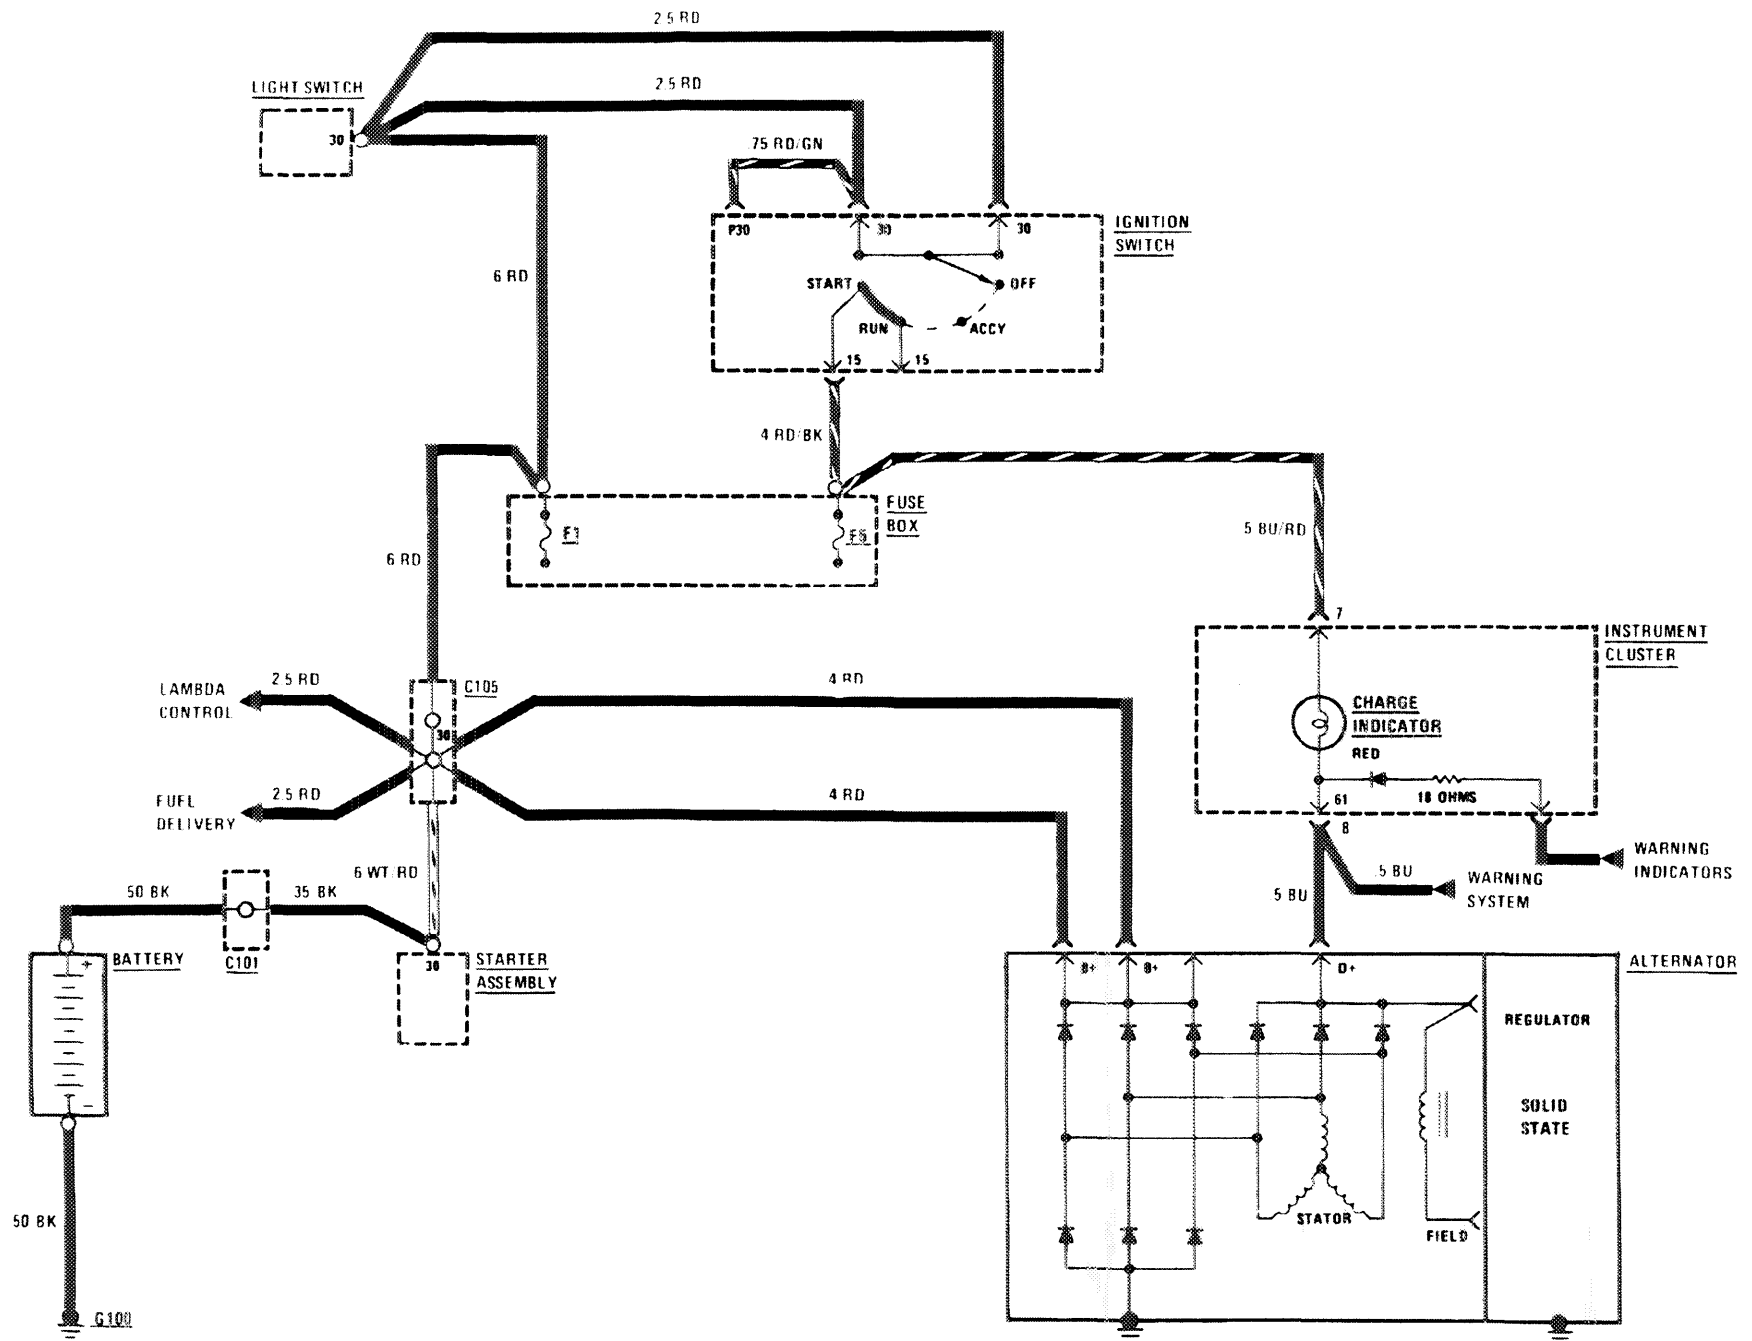

INDEX

INDEX - Alphabetical Listing of Electrical Circuits

Automatic Antenna	126	Lights (continued)	
Automatic Climate Control	123	—Instrument Cluster Illumination	114
Auxiliary Fan	122	—License	111
Charging System	107	—Marker	111
Cigar Lighter	126	—Park	110
Clock	114	—Stop	109
Component Location	201	—Tail	110
Cruise Control	109	—Turn Signal	112
Fuel Delivery	105	—Trunk	111
Gauges	114	Power Distribution	102
Ground Distribution	131	Power Windows	129
Heated Seats	127	Radio	126
Horns	122	Rear Defogger	128
Ignition	105	Sliding Roof	128
Lambda Control	106	Start	104
Lights		Tachometer	114
—Backup	116	Transmission Kickdown	116
—Center Console Illumination	117	Warning Indicators	114
—Courtesy	118	Warning System	113
—Fog Lights	108	Wiper/Washer	121
—Glove Box	120		
—Hazard	112		
—Headlights	108		

POWER DISTRIBUTION

102
450
SL/SLC

START

IGNITION/FUEL DELIVERY

LAMBDA CONTROL

CHARGING SYSTEM

HEADLIGHTS / FOG LIGHTS

LIGHTS: PARK / TAIL

110
450
SL/SLC

LIGHTS: MARKER/LICENSE/TRUNK

TURN SIGNAL/HAZARD LIGHTS

112
450
SL/SLG

WARNING INDICATORS, GAUGES/CLOCK/ INSTRUMENT CLUSTER ILLUMINATION

114
450
SL/SLC

WARNING INDICATORS/GAUGES/CLOCK/INSTRUMENT CLUSTER ILLUMINATION