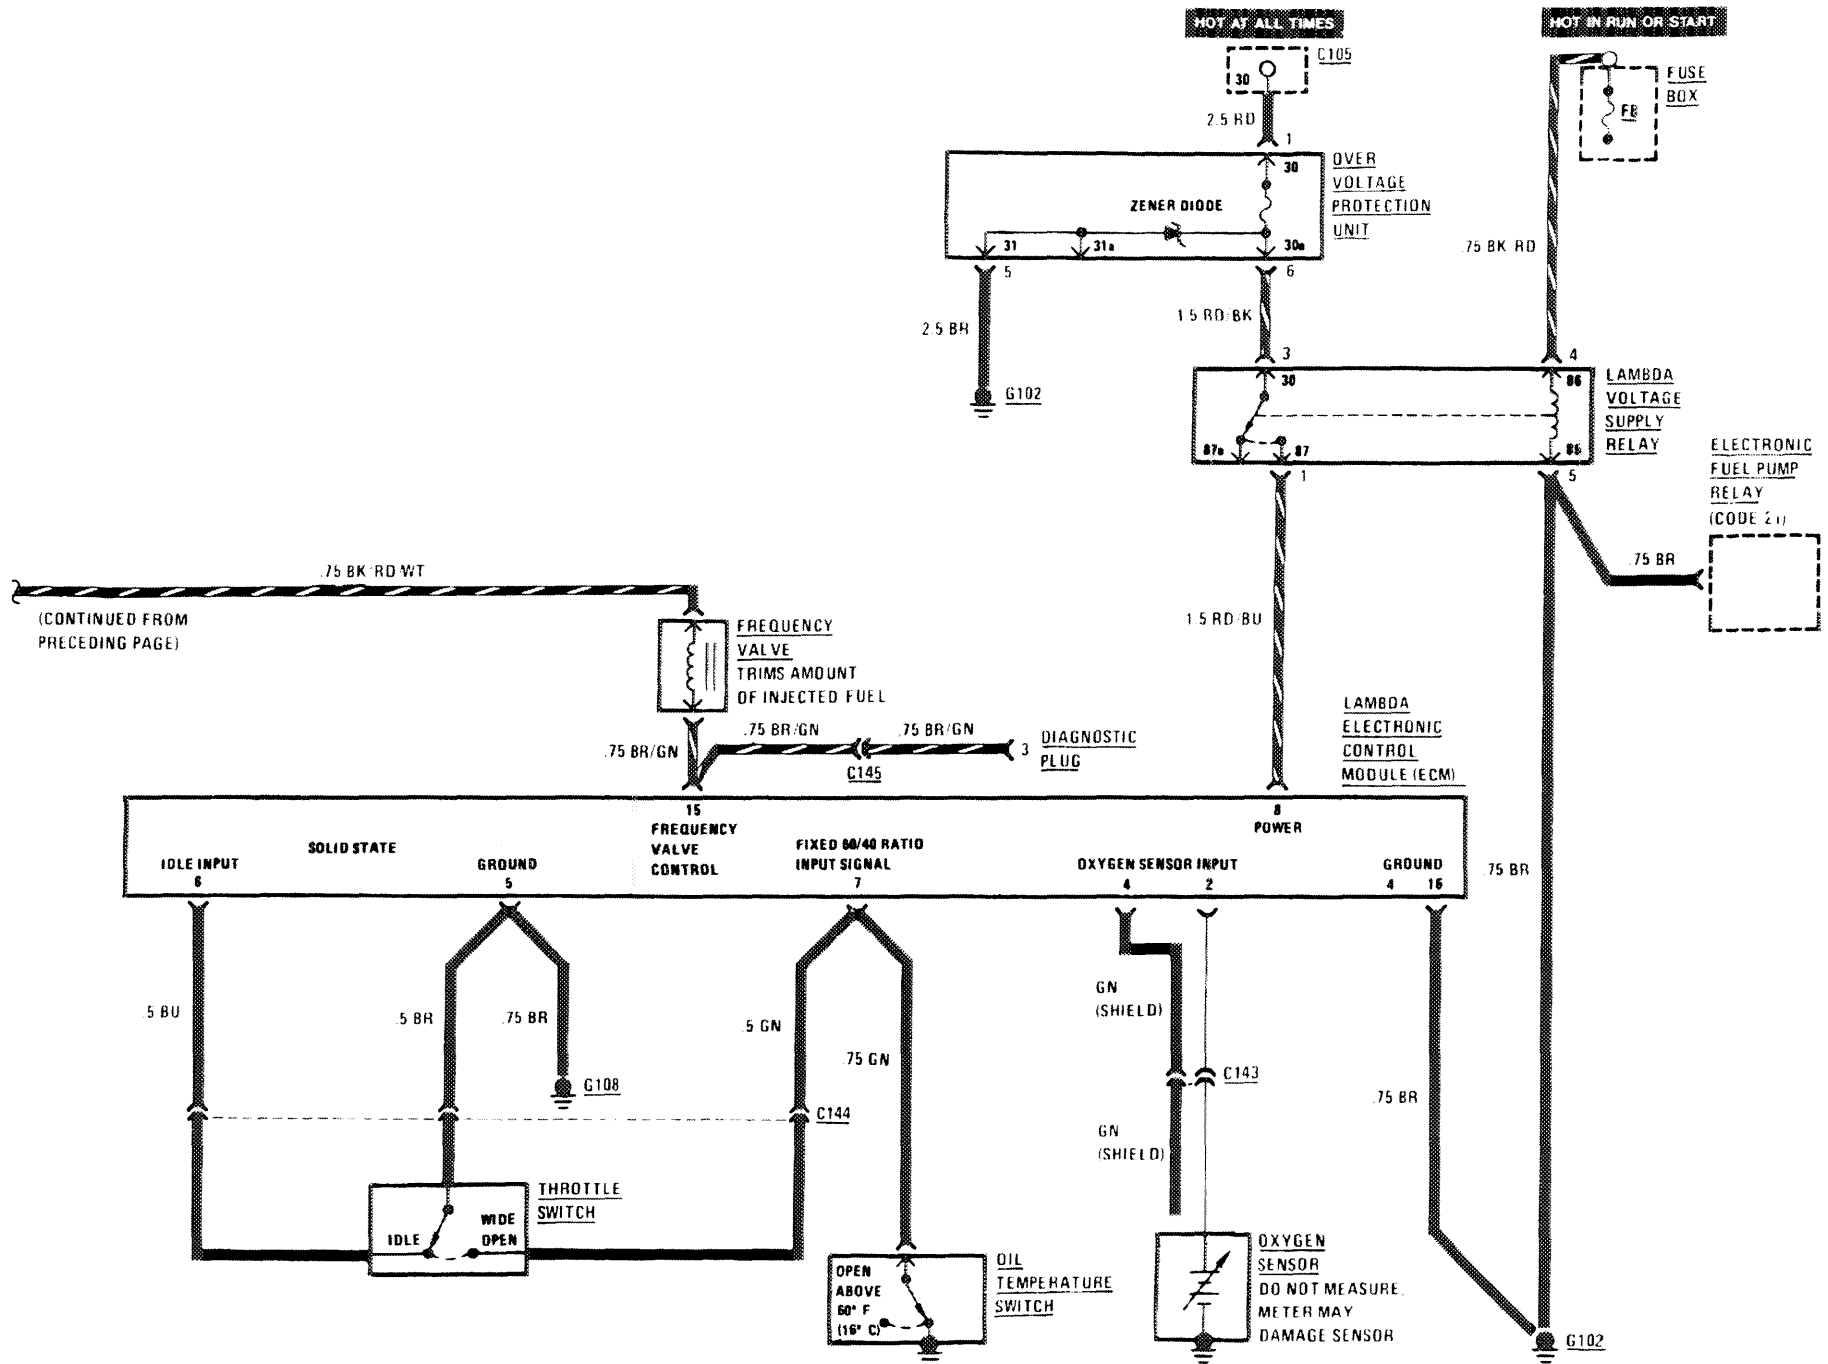

INDEX

INDEX - Alphabetical Listing of Electrical Circuits

Automatic Antenna	126	Lights (continued)	
Automatic Climate Control	123	—Instrument Cluster Illumination	114
Auxiliary Fan	122	—License	111
Charging System	107	—Marker	111
Cigar Lighter	126	—Park	110
Clock	114	—Stop	109
Component Location	201	—Tail	110
Cruise Control	109	—Turn Signal	112
Fuel Delivery	105	—Trunk	111
Gauges	114	Power Distribution	102
Ground Distribution	131	Power Windows	129
Heated Seats	127	Radio	126
Horns	122	Rear Defogger	128
Ignition	105	Sliding Roof	128
Lambda Control	106	Start	104
Lights		Tachometer	114
—Backup	116	Transmission Kickdown	116
—Center Console Illumination	117	Warning Indicators	114
—Courtesy	118	Warning System	113
—Fog Lights	108	Wiper/Washer	121
—Glove Box	120		
—Hazard	112		
—Headlights	108		

POWER DISTRIBUTION

102
450
SL/SLC

START

IGNITION/FUEL DELIVERY

LAMBDA CONTROL

CHARGING SYSTEM

HEADLIGHTS / FOG LIGHTS

LIGHTS: PARK / TAIL

110
450
SL/SLC

LIGHTS: MARKER/LICENSE/TRUNK

TURN SIGNAL/HAZARD LIGHTS

112
450
SL/SLG

WARNING INDICATORS, GAUGES/CLOCK/ INSTRUMENT CLUSTER ILLUMINATION

114
450
SL/SLC

WARNING INDICATORS/GAUGES/CLOCK/INSTRUMENT CLUSTER ILLUMINATION