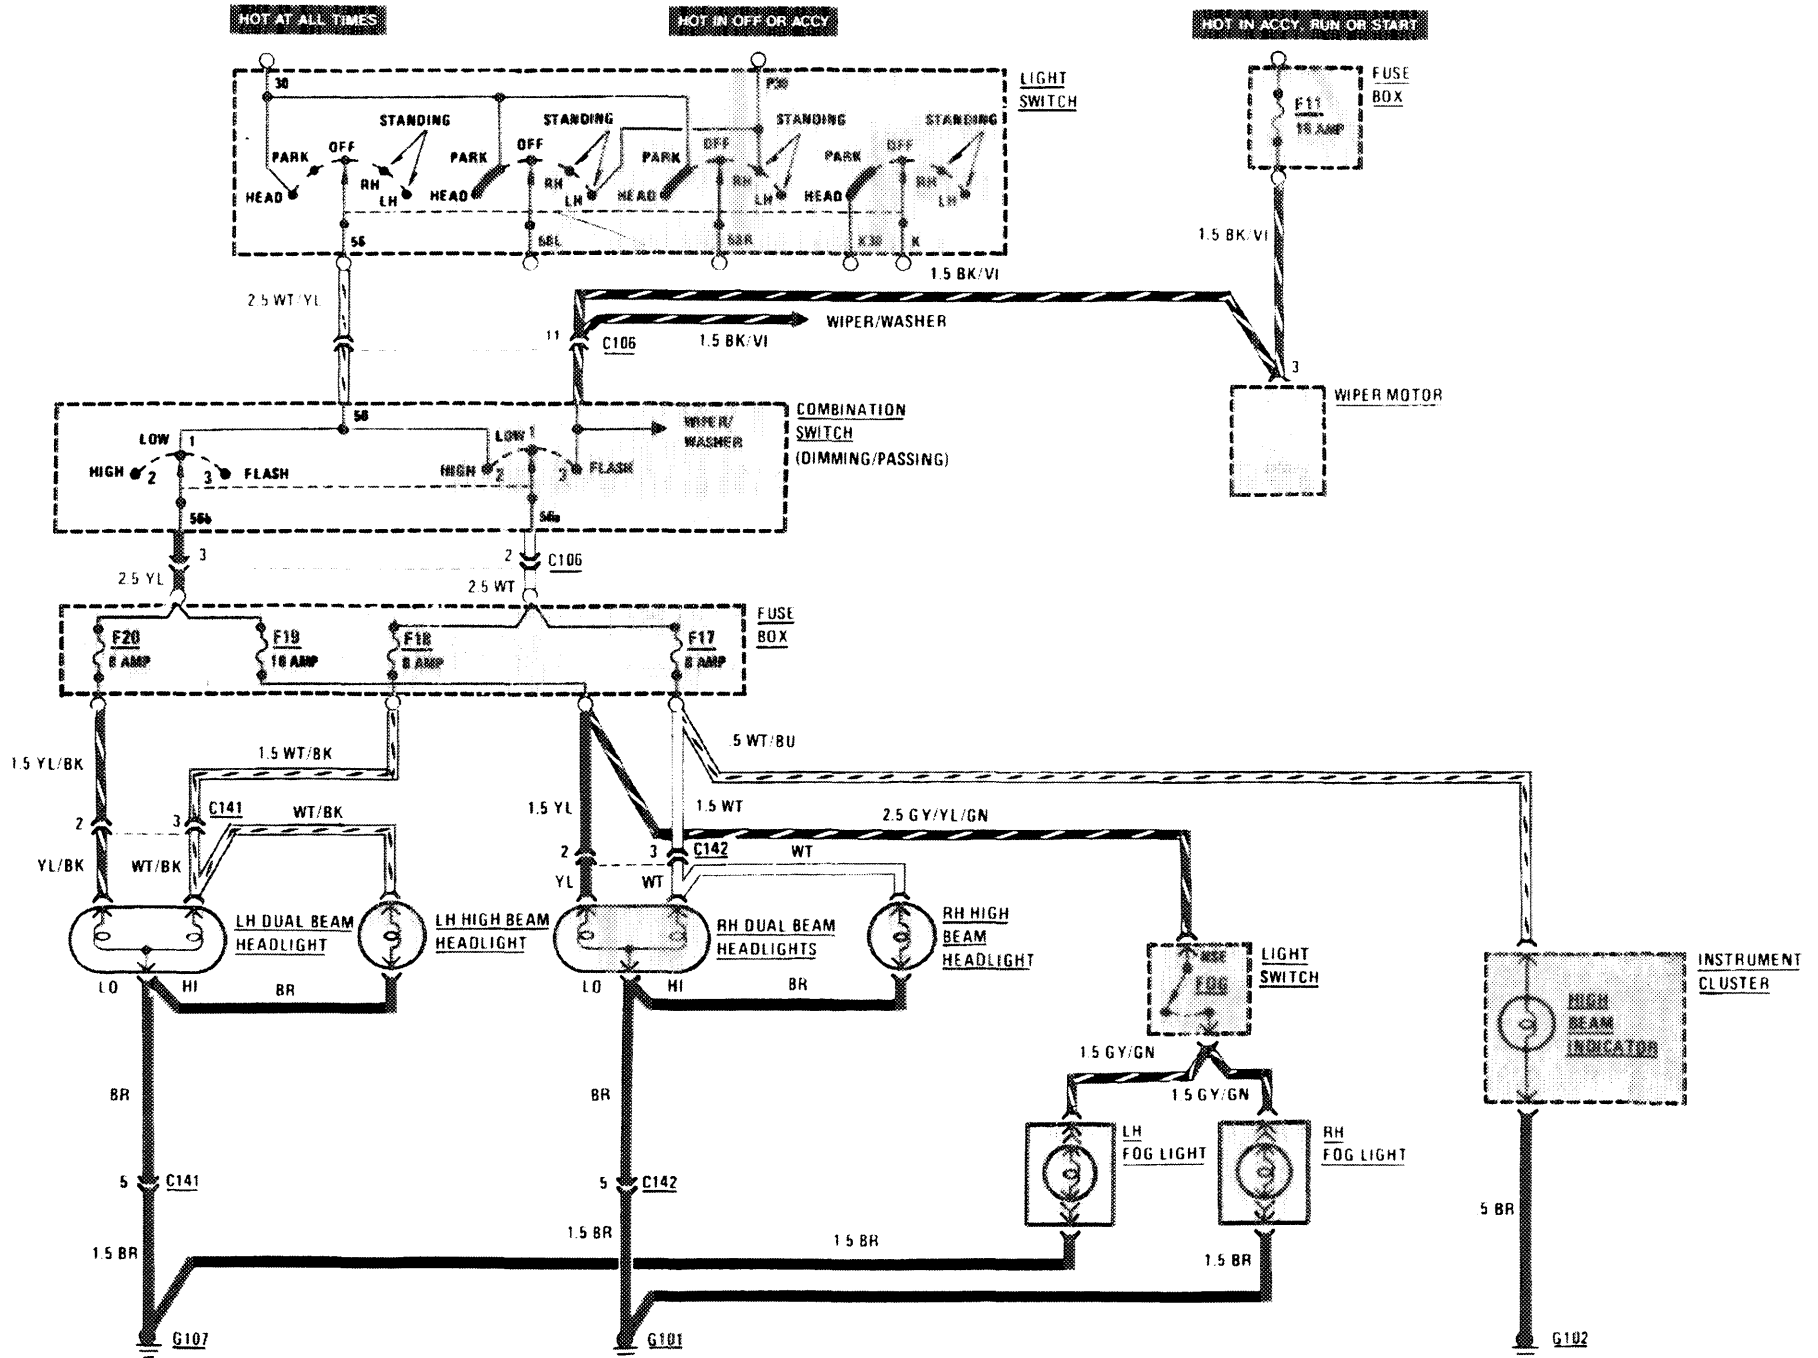

INDEX

INDEX - Alphabetical Listing of Electrical Circuits

Automatic Antenna	126	Lights (continued)	
Automatic Climate Control	123	—Instrument Cluster Illumination	114
Auxiliary Fan	122	—License	111
Charging System	107	—Marker	111
Cigar Lighter	126	—Park	110
Clock	114	—Stop	109
Component Location	201	—Tail	110
Cruise Control	109	—Turn Signal	112
Fuel Delivery	105	—Trunk	111
Gauges	114	Power Distribution	102
Ground Distribution	131	Power Windows	129
Heated Seats	127	Radio	126
Horns	122	Rear Defogger	128
Ignition	105	Sliding Roof	128
Lambda Control	106	Start	104
Lights		Tachometer	114
—Backup	116	Transmission Kickdown	116
—Center Console Illumination	117	Warning Indicators	114
—Courtesy	118	Warning System	113
—Fog Lights	108	Wiper/Washer	121
—Glove Box	120		
—Hazard	112		
—Headlights	108		

POWER DISTRIBUTION

102
450
SL/SLC

START

IGNITION/FUEL DELIVERY

LAMBDA CONTROL

CHARGING SYSTEM

HEADLIGHTS / FOG LIGHTS

LIGHTS: PARK / TAIL

110
450
SL/SLC

LIGHTS: MARKER/LICENSE/TRUNK

TURN SIGNAL/HAZARD LIGHTS

112
450
SL/SLG

WARNING INDICATORS, GAUGES/CLOCK/ INSTRUMENT CLUSTER ILLUMINATION

114
450
SL/SLC

WARNING INDICATORS/GAUGES/CLOCK/INSTRUMENT CLUSTER ILLUMINATION