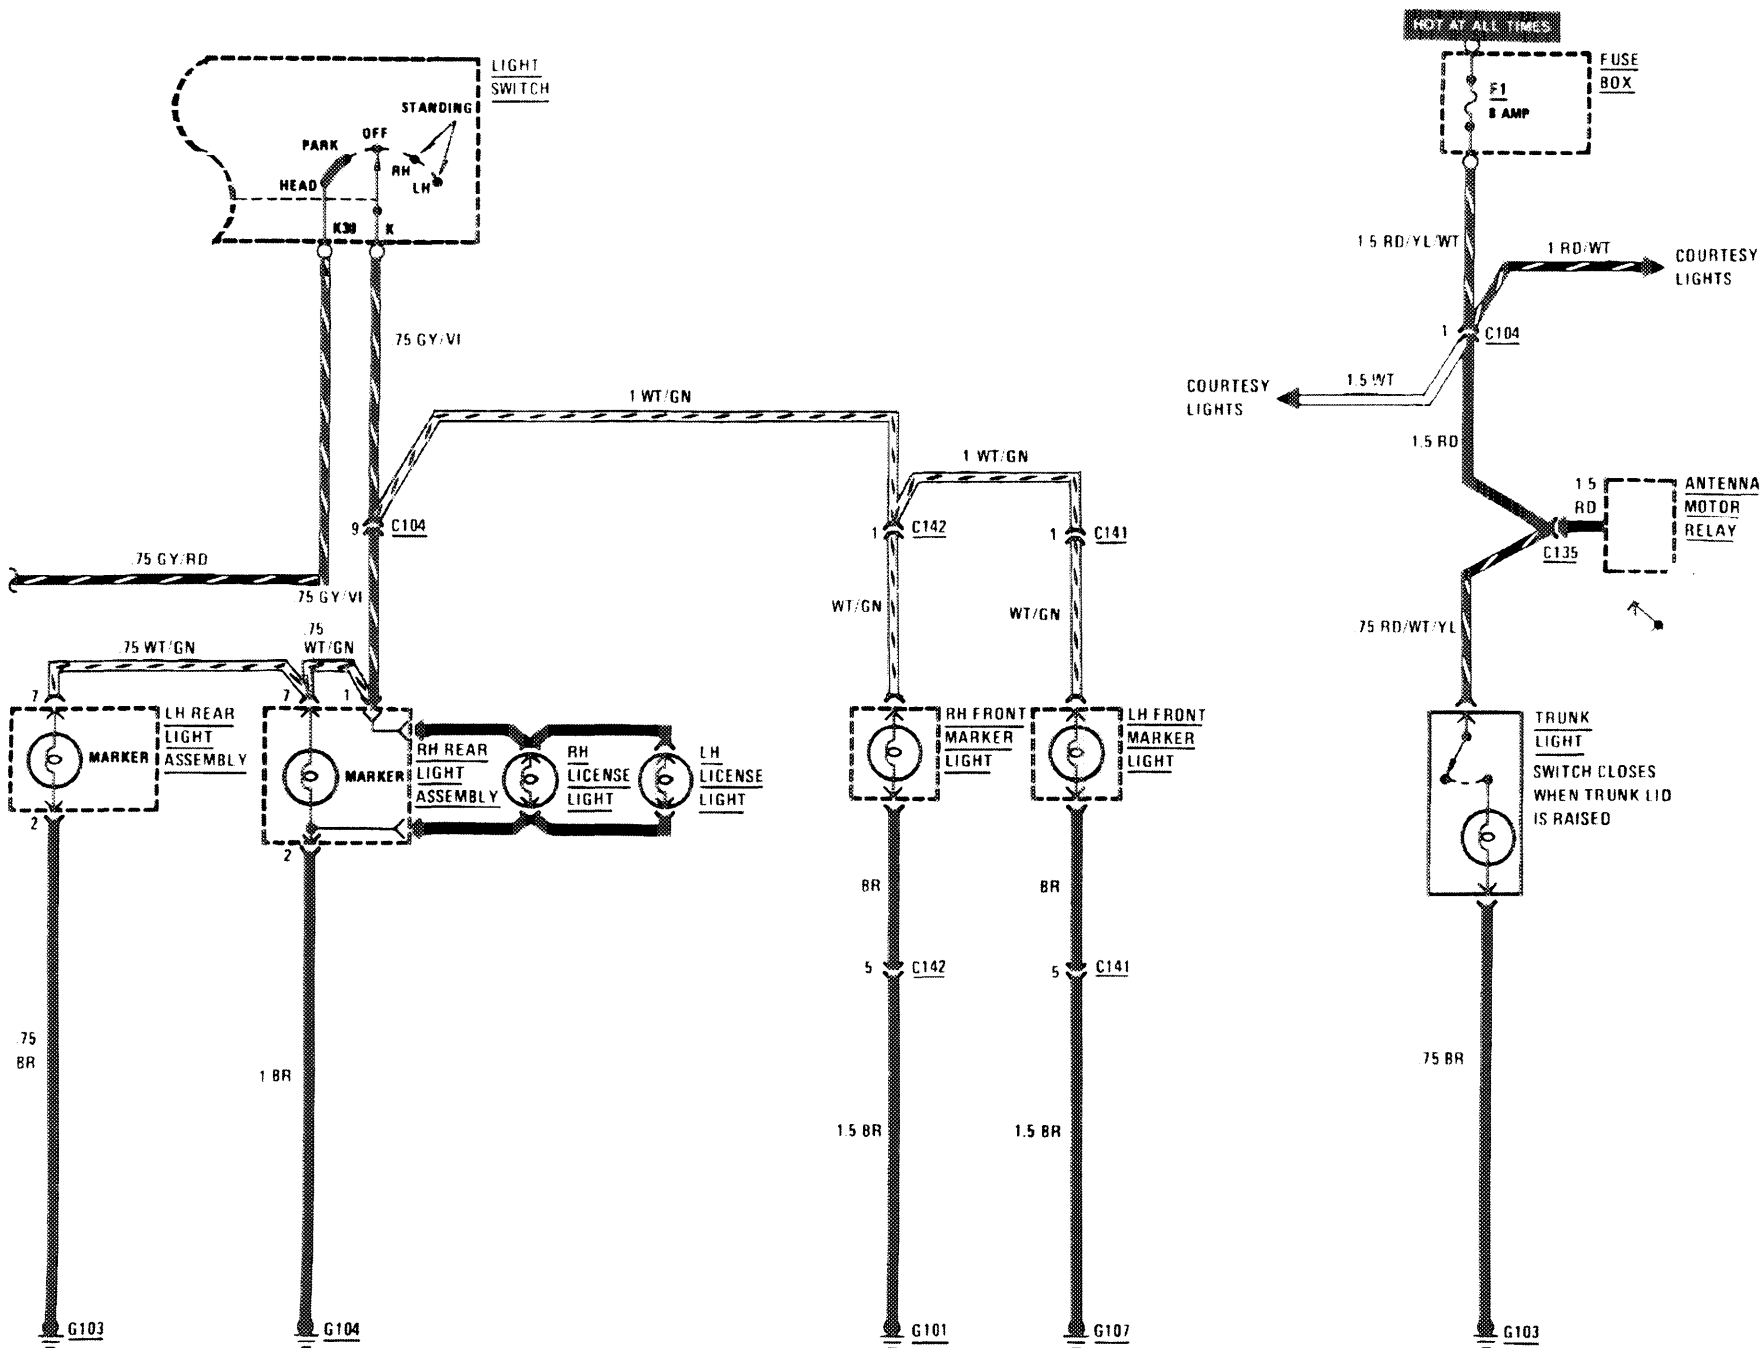

INDEX

INDEX - Alphabetical Listing of Electrical Circuits

Automatic Antenna	126	Lights (continued)	
Automatic Climate Control	123	—Instrument Cluster Illumination	114
Auxiliary Fan	122	—License	111
Charging System	107	—Marker	111
Cigar Lighter	126	—Park	110
Clock	114	—Stop	109
Component Location	201	—Tail	110
Cruise Control	109	—Turn Signal	112
Fuel Delivery	105	—Trunk	111
Gauges	114	Power Distribution	102
Ground Distribution	131	Power Windows	129
Heated Seats	127	Radio	126
Horns	122	Rear Defogger	128
Ignition	105	Sliding Roof	128
Lambda Control	106	Start	104
Lights		Tachometer	114
—Backup	116	Transmission Kickdown	116
—Center Console Illumination	117	Warning Indicators	114
—Courtesy	118	Warning System	113
—Fog Lights	108	Wiper/Washer	121
—Glove Box	120		
—Hazard	112		
—Headlights	108		

POWER DISTRIBUTION

102
450
SL/SLC

START

IGNITION/FUEL DELIVERY

LAMBDA CONTROL

CHARGING SYSTEM

HEADLIGHTS / FOG LIGHTS

LIGHTS: PARK / TAIL

110
450
SL/SLC

LIGHTS: MARKER/LICENSE/TRUNK

TURN SIGNAL/HAZARD LIGHTS

112
450
SL/SLG

WARNING INDICATORS, GAUGES/CLOCK/ INSTRUMENT CLUSTER ILLUMINATION

114
450
SL/SLC

WARNING INDICATORS/GAUGES/CLOCK/INSTRUMENT CLUSTER ILLUMINATION