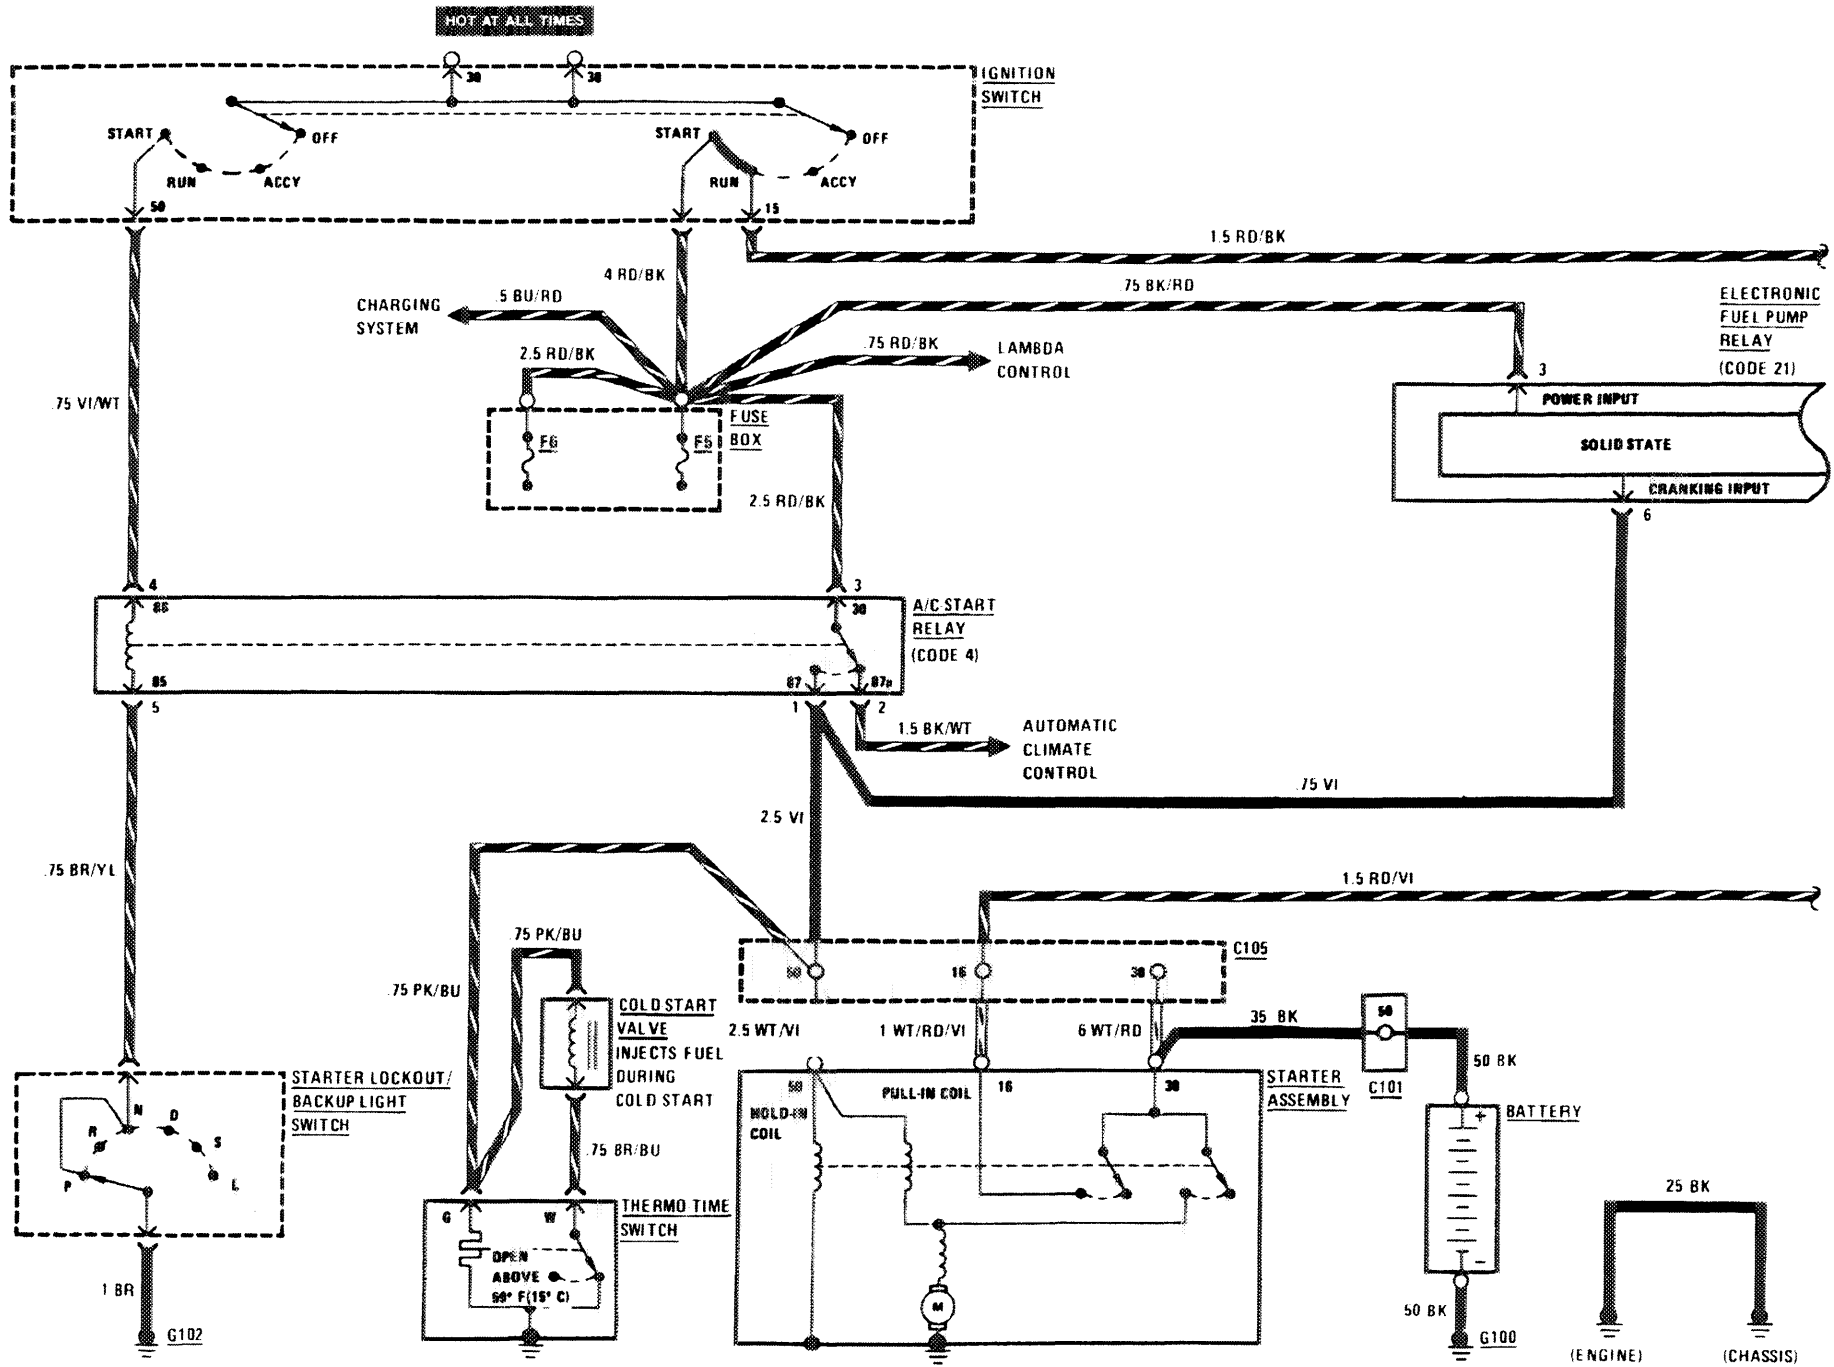

INDEX

INDEX - Alphabetical Listing of Electrical Circuits

Automatic Antenna	126	Lights (continued)	
Automatic Climate Control	123	—Instrument Cluster Illumination	114
Auxiliary Fan	122	—License	111
Charging System	107	—Marker	111
Cigar Lighter	126	—Park	110
Clock	114	—Stop	109
Component Location	201	—Tail	110
Cruise Control	109	—Turn Signal	112
Fuel Delivery	105	—Trunk	111
Gauges	114	Power Distribution	102
Ground Distribution	131	Power Windows	129
Heated Seats	127	Radio	126
Horns	122	Rear Defogger	128
Ignition	105	Sliding Roof	128
Lambda Control	106	Start	104
Lights		Tachometer	114
—Backup	116	Transmission Kickdown	116
—Center Console Illumination	117	Warning Indicators	114
—Courtesy	118	Warning System	113
—Fog Lights	108	Wiper/Washer	121
—Glove Box	120		
—Hazard	112		
—Headlights	108		

POWER DISTRIBUTION

102
450
SL/SLC

START

IGNITION/FUEL DELIVERY

LAMBDA CONTROL

CHARGING SYSTEM

HEADLIGHTS / FOG LIGHTS

LIGHTS: PARK / TAIL

110
450
SL/SLC

LIGHTS: MARKER/LICENSE/TRUNK

TURN SIGNAL/HAZARD LIGHTS

112
450
SL/SLG

WARNING INDICATORS, GAUGES/CLOCK/ INSTRUMENT CLUSTER ILLUMINATION

114
450
SL/SLC

WARNING INDICATORS/GAUGES/CLOCK/INSTRUMENT CLUSTER ILLUMINATION