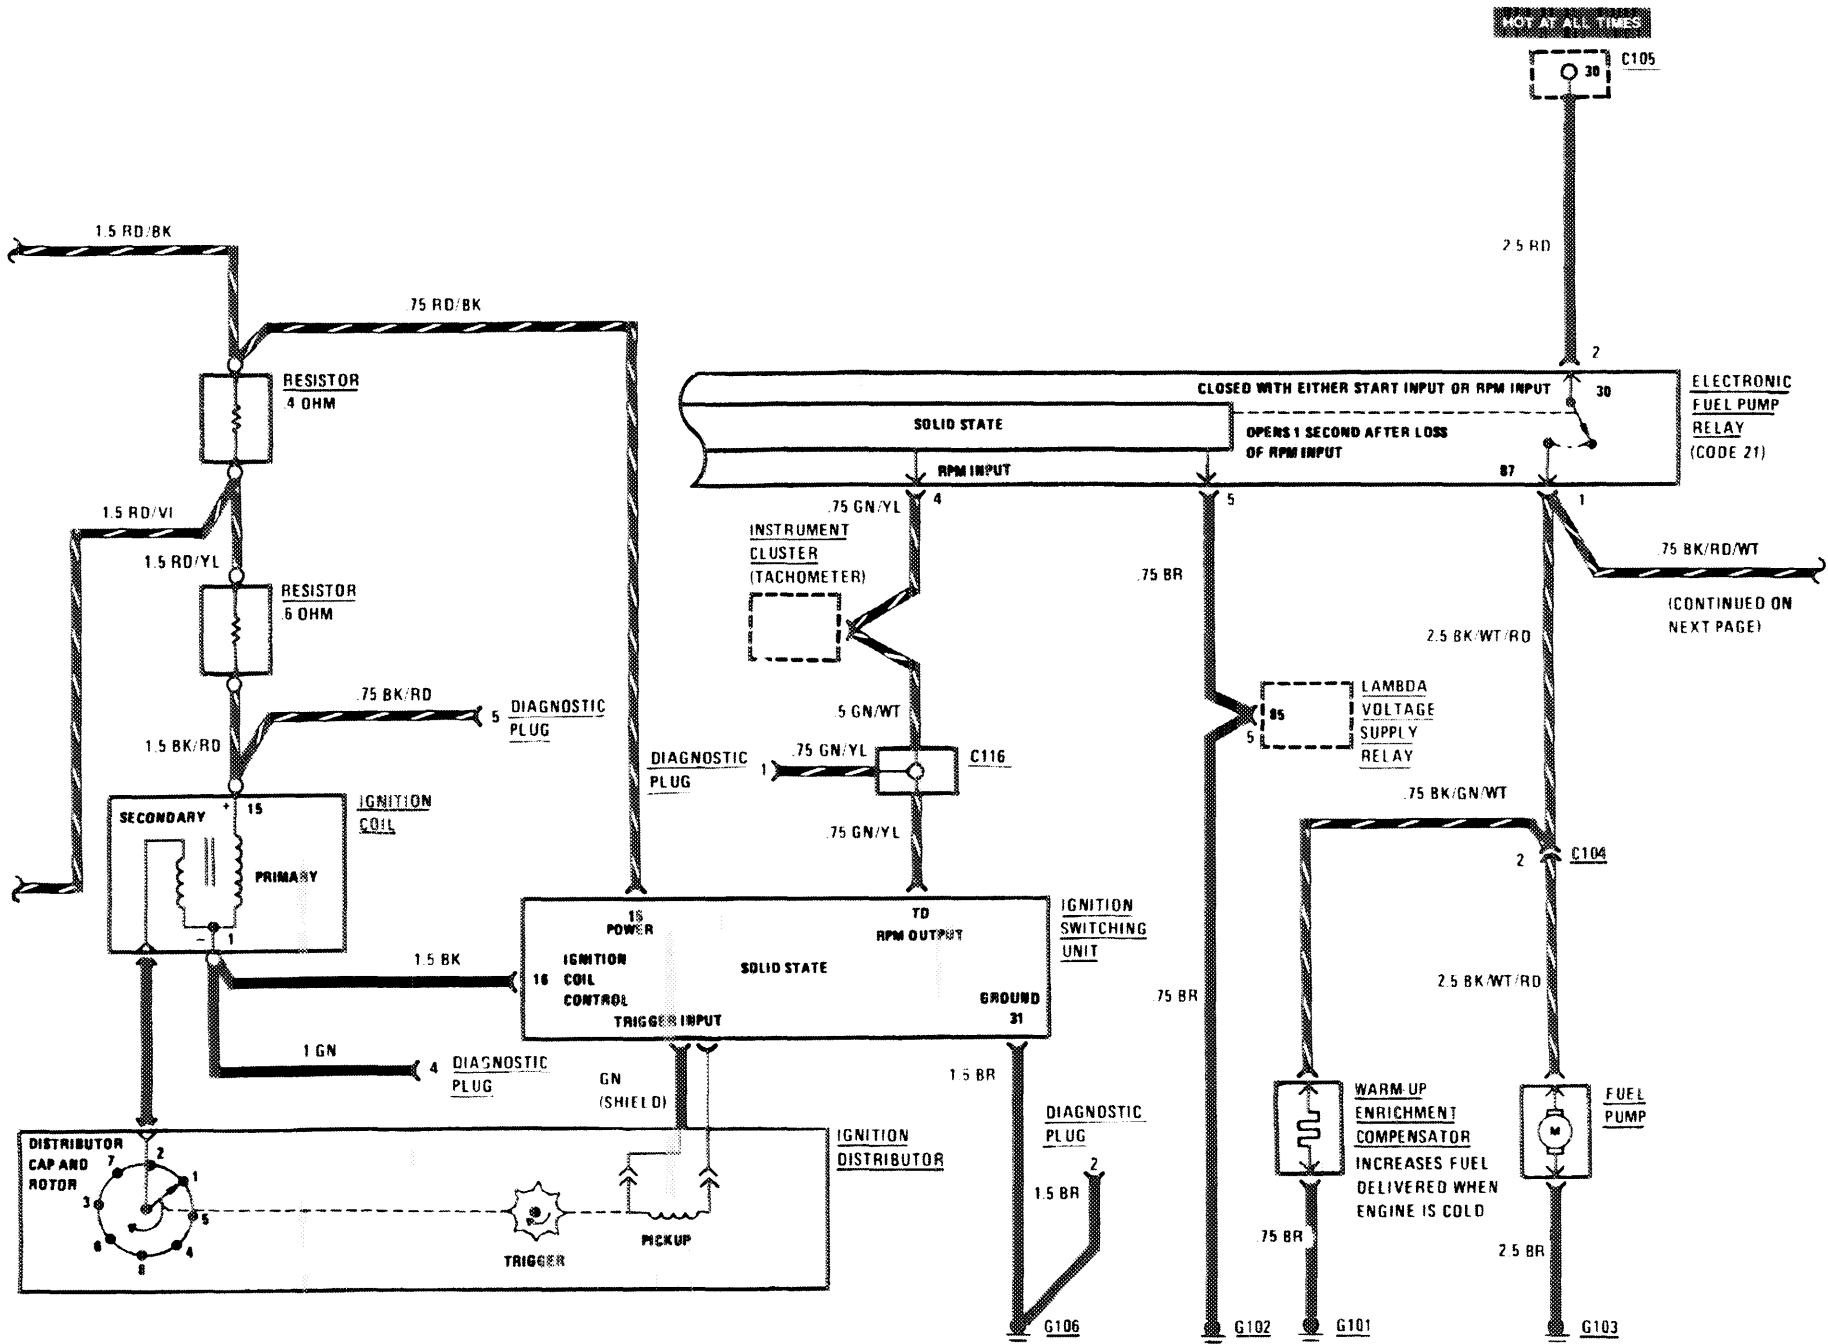

INDEX

INDEX - Alphabetical Listing of Electrical Circuits

Automatic Antenna	126	Lights (continued)	
Automatic Climate Control	123	—Instrument Cluster Illumination	114
Auxiliary Fan	122	—License	111
Charging System	107	—Marker	111
Cigar Lighter	126	—Park	110
Clock	114	—Stop	109
Component Location	201	—Tail	110
Cruise Control	109	—Turn Signal	112
Fuel Delivery	105	—Trunk	111
Gauges	114	Power Distribution	102
Ground Distribution	131	Power Windows	129
Heated Seats	127	Radio	126
Horns	122	Rear Defogger	128
Ignition	105	Sliding Roof	128
Lambda Control	106	Start	104
Lights		Tachometer	114
—Backup	116	Transmission Kickdown	116
—Center Console Illumination	117	Warning Indicators	114
—Courtesy	118	Warning System	113
—Fog Lights	108	Wiper/Washer	121
—Glove Box	120		
—Hazard	112		
—Headlights	108		

POWER DISTRIBUTION

102
450
SL/SLC

START

IGNITION/FUEL DELIVERY

LAMBDA CONTROL

CHARGING SYSTEM

HEADLIGHTS / FOG LIGHTS

LIGHTS: PARK / TAIL

110
450
SL/SLC

LIGHTS: MARKER/LICENSE/TRUNK

TURN SIGNAL/HAZARD LIGHTS

112
450
SL/SLG

WARNING INDICATORS, GAUGES/CLOCK/ INSTRUMENT CLUSTER ILLUMINATION

114
450
SL/SLC

WARNING INDICATORS/GAUGES/CLOCK/INSTRUMENT CLUSTER ILLUMINATION