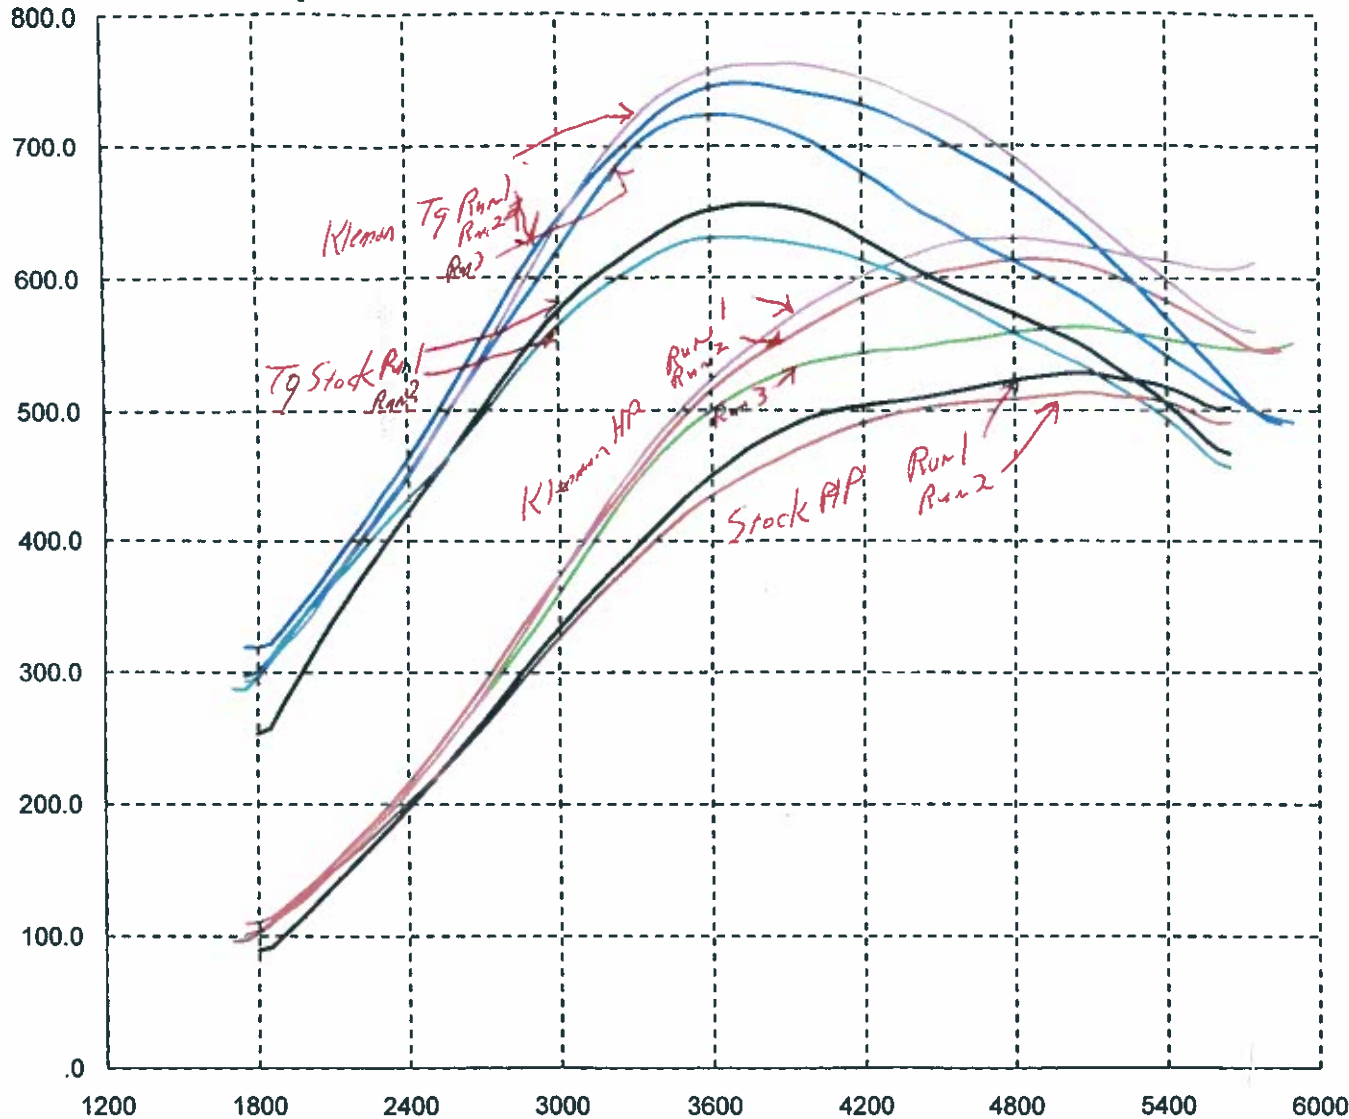

Corr Tq, Corr HP vs RPM

sl65_denver_ec2 #1	Max	
Corr Tq	724.4	824 Tq
Corr HP	562.8	662 HP

sl65_denver_ec1 #1		
Corr Tq	748.3	848 Tq
Corr HP	614.6	714 HP

sl65_denver_ecu #1		
Corr Tq	762.8	862 Tq
Corr HP	630.0	730 HP

sl65_denver_baselin1 #1		
Corr Tq	656.2	756 Tq
Corr HP	528.0	628 HP

sl65_denver_baselin2 #1		
Corr Tq	631.0	731 Tq
Corr HP	513.2	613 HP

5
 No Speed limiter Top.
 Conservative 3 gear Runs.
 4 High.
 5 High.

Pump Manual
 Crank.

Kleemann
 Stroke
 604 HP
 738 Tq