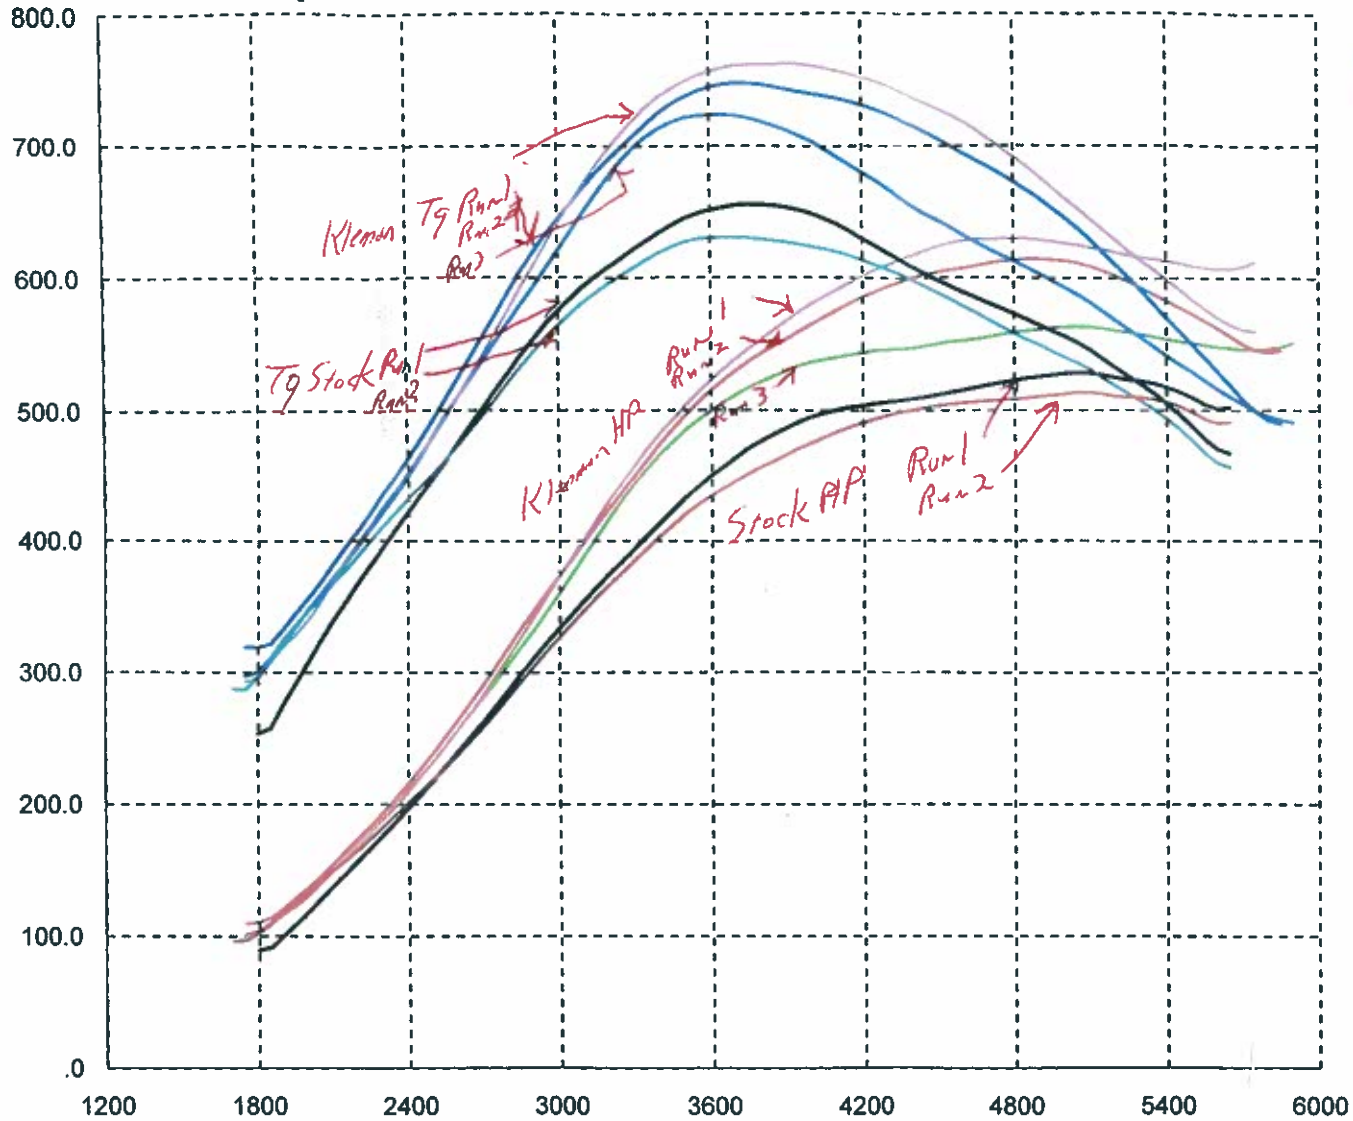

Corr Tq, Corr HP vs RPM

Configuration	Max #1	Corr Tq	Corr HP
sl65_denver_ec2	#1	724.4	562.8
sl65_denver_ec1	#1	748.3	614.6
sl65_denver_ecu	#1	762.8	630.0
sl65_denver_baselin1	#1	656.2	528.0
sl65_denver_baselin2	#1	631.0	513.2

*Run 1 Max
 Run 2*

Kleemann

*Stock
 604 HP
 38 Tq*

*No Speed limiter Top.
 Conservative 3 gear Runs.
 4 High.
 5 High.*