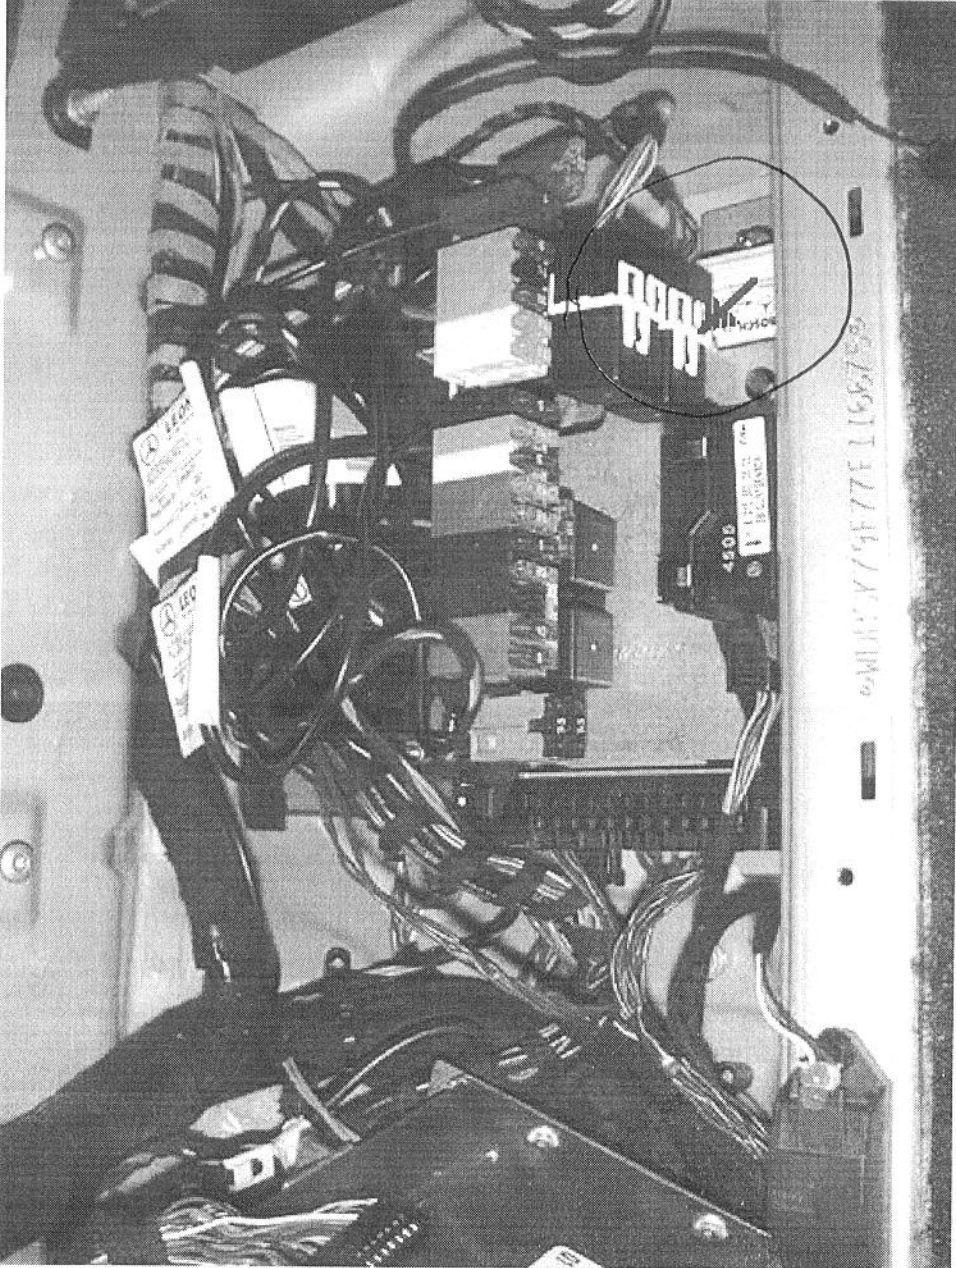

AMG only

K60 ▾

▶ GO

K60
Intercooler circulation pump relay   **Interior, stowage compartment behind passenger seat**
AMG only