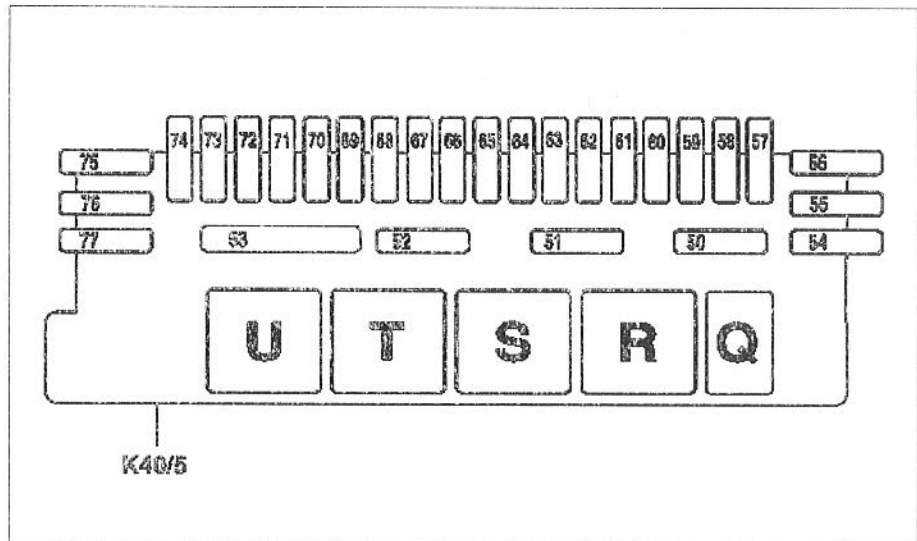

K40/5 Rear fuse and relay module

P54.15-2033-05

Fuse	Terminal	Cable ID (fused line)	Fused function	Fuse rating in amperes (A)
f50	30	-	● Spare	-
f51	30	-	● Spare	-
f52	30	-	● Fuel pump relay (K40/5kT)	30
f53	30	-	● Heated rear window relay (K40/5kU)	30
f54	30	1.5 RDWH	● PSE controller unit with combined functions (A37)	20
f55	30	2.5 RDVT	Valid for code (403) Airscarf system: ● AIRSCARF control unit (N25/7)	25
f56	30	2.5 RDGY	Valid for code (403) Airscarf system: ● AIRSCARF control unit (N25/7)	25
f57	30	0.5 RDGY	Valid for AMG vehicles: ● DC/DC converter control unit (N99)	5
f58	30	2.5 GYBK	Valid for code (889) Keyless Go: ● Circuit 30 connector sleeve (fused, Z7/19)	10
f59	30	2.5 RDYE	Valid for code (810) sound system: ● Subwoofer amplifier (N40/9)	25
f60	30	1.0 RDVT	Valid for engine 275.981 (AMG): ● Charge air cooler circulation pump relay (K60)	7.5
f61	30	4.0 RDVT	● Circuit 15R/30 cutoff relay (K75)	30
f62	30	2.5 RDPK	● RVC control unit (N52)	25
f63	30	2.5 RDBK	● RVC control unit (N52)	25
f64	30	0.5 RDBK	Valid for: Code (536) SIRIUS satellite radio: ● SDAR control unit (N87/5) Valid for code (537) Digital radio ● Digital Audio Broadcasting control unit (N87/3)	5
f65	30	0.5 RDBK	Valid for code (359) TELE AID emergency call system: ● Emergency call system control unit (N123/4)	5
f66	30	4.0 RDYE	Valid for code (810) sound system: ● Amplifier for sound system (N40/3)	40
f67	30	0.5 BKRD	Valid for code (220) Parktronic: ● PTS control unit (N62)	5
f68	30	2.5 BK	● Roll bar (RB) deployment solenoid (Y57/1)	25
f69	30	2.5 RDGN	● RVC control unit (N52)	25
f70	30	0.5 RDYE	Valid for: Code (470) Tire pressure monitor (standard) or Code (475) Tire pressure monitor (premium): ● TPM [RDK] control unit (N88)	5
f71	30	2.5 RDWH	● COMAND operating, display and control unit (A40/3)	25
f72	30	0.5 RDBU	● Circuit 30 connector sleeve (Z4/7)	5
f73	30	4.0 RDWH	● RVC hydraulic unit (A7/5)	40
f74	30	0.5 RDBU	● RVC control unit (N52) ● ATA [EDW] inclination sensor (B33)	5
f75	30	0.5 RDGN	Valid for code (863) Digital/analog TV tuner: ● TV combination tuner (analog/digital) (A90/1)	5
f76	30	0.5 RDYE	● TV combination tuner (analog/digital) (A90/1)	5