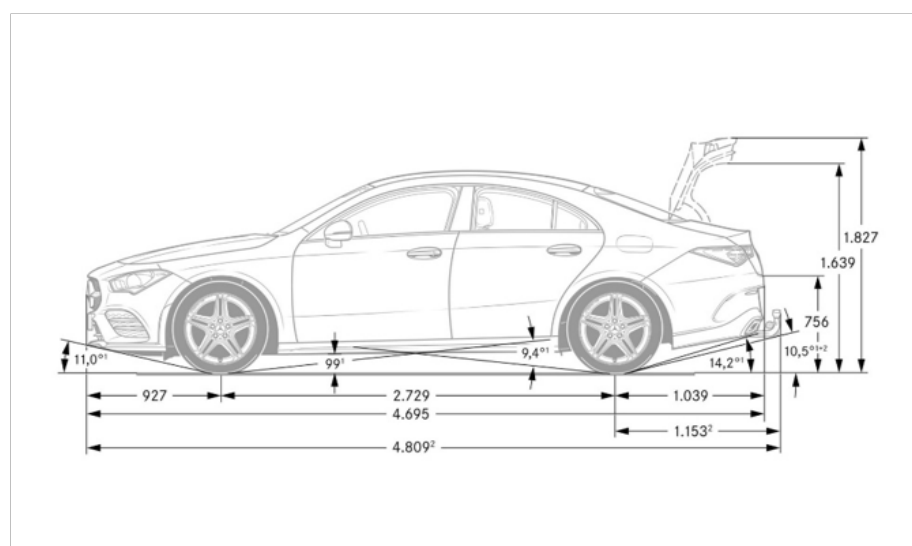

Performance

Acceleration 0-60 mph (sec)	4.8
Top Speed (mph)	150/155 icw R01

Fuel Economy

Exterior Dimensions

Wheels and Tires

Interior Dimensions

Chassis

Drivetrain