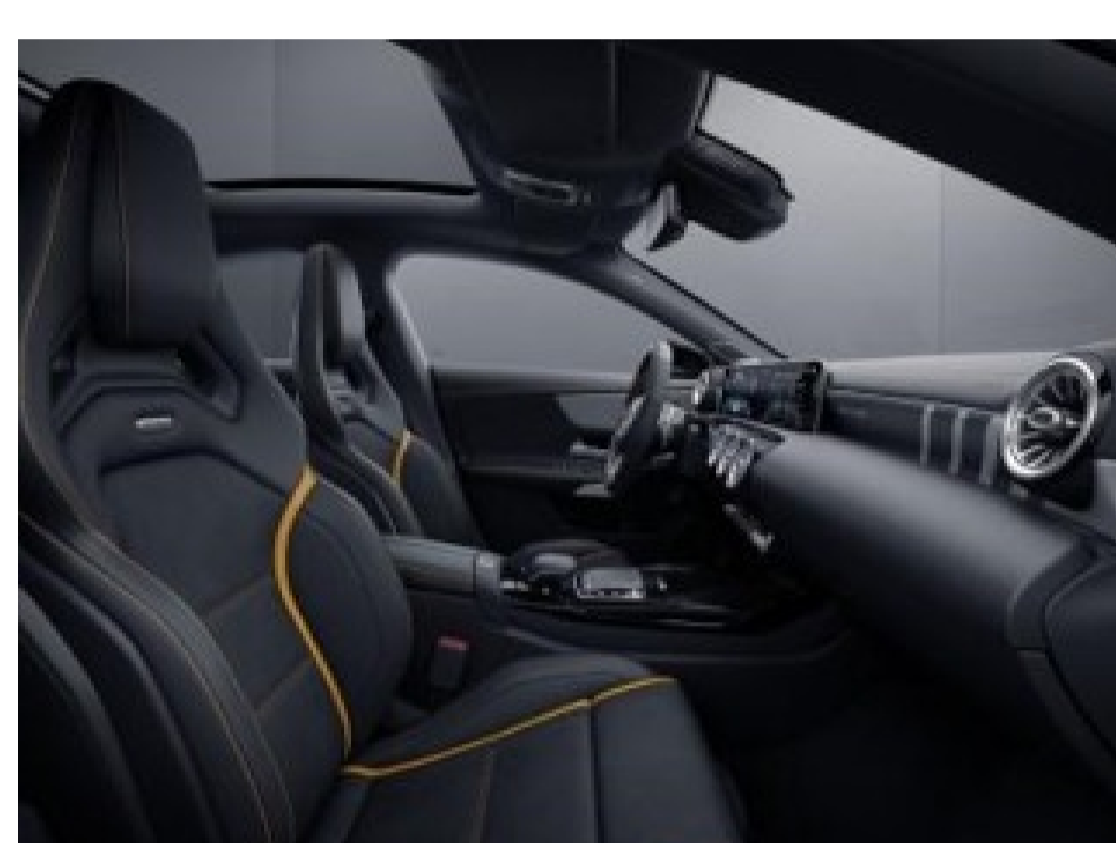

Options In Detail

Steering Wheels

Standard CLA35, CLA45

Optional

Optional

Optional
Includes U88 - AMG Drive Unit

AMG Performance Seats (555)

Only available in DE4 or DE5 AMG Performance Seat Packages

- AMG Performance Seats made by RECARO®
- AMG Badge on Seatback
- RECARO Badge on Seatback Edge

(European model shown with yellow stitching)

AMG Night Package (DC1PKG)

Exterior Details in Black:

- Front splitter and trim on louvres in the outer air intakes in high-gloss black
- AMG side sill panels with inserts in high-gloss black
- Beltline trim strip and window line trim strip in high-gloss black
- Exterior mirror housing in high-gloss black
- Chrome plated tailpipe trim in black