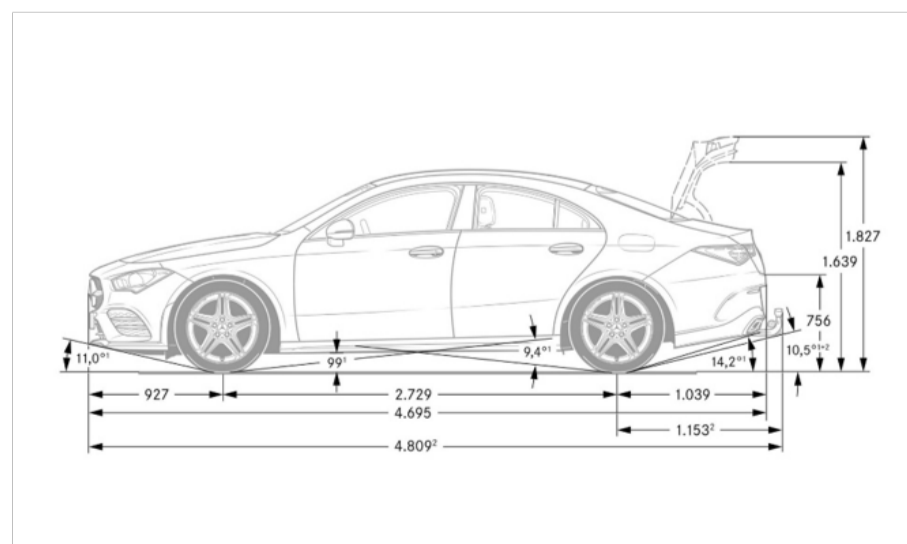

Exterior Dimensions

Wheels and Tires

Interior Dimensions

Options In Detail

Steering Wheels

Multifunction Sport Steering Wheel in Nappa Leather (L5C)

Standard CLA35, CLA45

AMG Performance Steering Wheel in Nappa Leather (L6J)