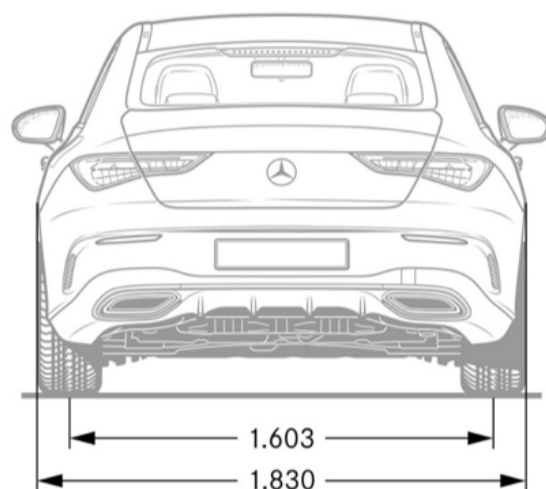

Torque (lb-ft) 354

Compression 9:1

Fuel Tank Size (gallons) 13.5

Displacement (cc) 1,991

Performance

Acceleration 0-60 mph (sec) 4.0

Top Speed (mph) 155

Fuel Economy

Exterior Dimensions

Wheels and Tires

Interior Dimensions

Options In Detail

Steering Wheels

Multifunction Sport Steering Wheel in Nappa Leather (L5C)

Standard CLA35, CLA45

AMG Performance Steering Wheel in Nappa Leather (L6J)