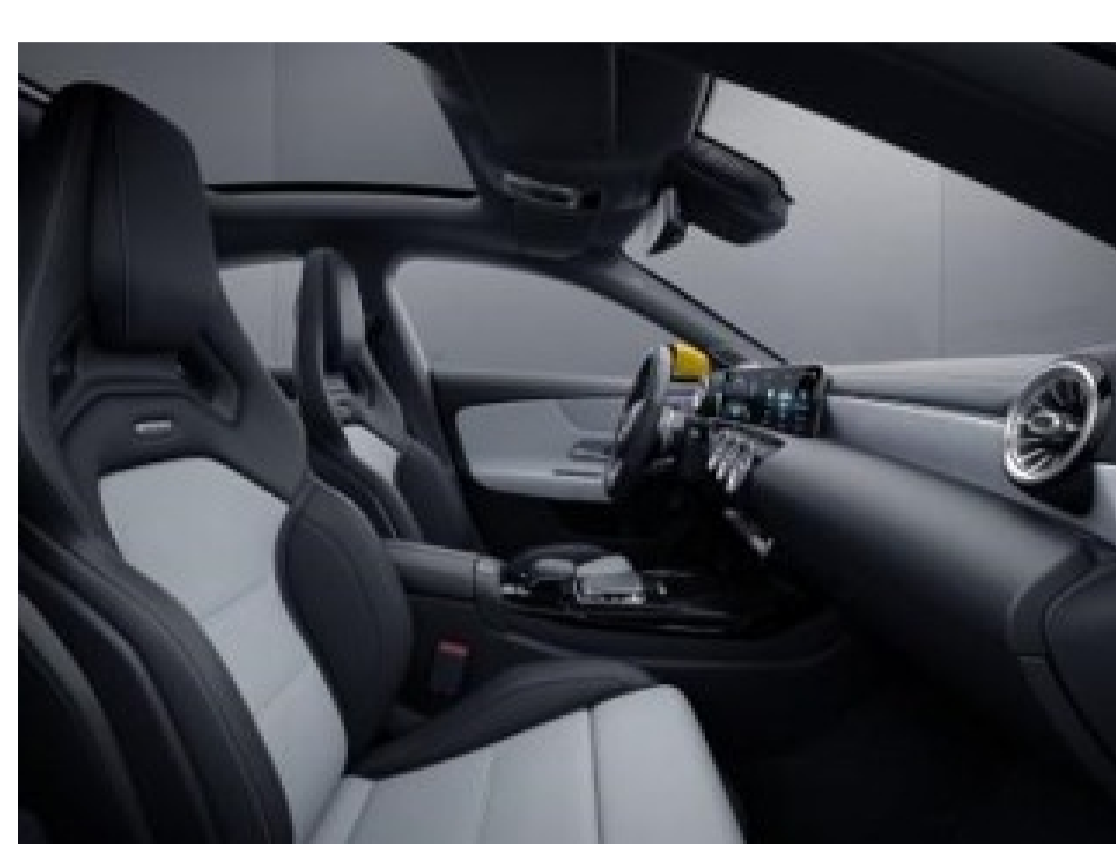

Options In Detail

Steering Wheels

Standard CLA35, CLA45

Optional

Optional

Optional
Includes U88 - AMG Drive Unit

AMG Performance Seats (555)

Only available in DE4 or DE5 AMG Performance Seat Packages

- AMG Performance Seats made by RECARO®
- AMG Badge on Seatback
- RECARO Badge on Seatback Edge

(European model shown with yellow stitching)

AMG Night Package (DC1PKG)

Exterior Details in Black:

- Front splitter and trim on louvres in the outer air intakes in high-gloss black
- AMG side sill panels with inserts in high-gloss black
- Beltline trim strip and window line trim strip in high-gloss black
- Exterior mirror housing in high-gloss black
- Chrome plated tailpipe trim in black