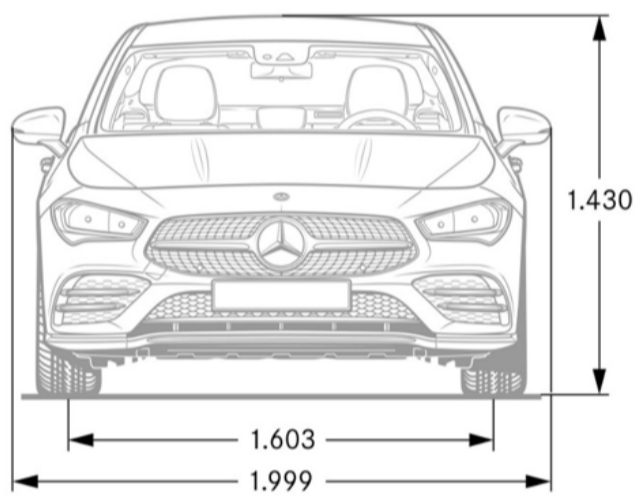

Performance

Acceleration 0-60 mph (sec)	4.8
Top Speed (mph)	150/155 icw R01

Fuel Economy

Exterior Dimensions

Wheels and Tires

Interior Dimensions

Chassis

Drivetrain

Torque (lb-ft) 354

Compression 9:1

Fuel Tank Size (gallons) 13.5

Displacement (cc) 1,991

Performance

Acceleration 0-60 mph (sec) 4.0

Top Speed (mph) 155

Fuel Economy

Exterior Dimensions

Wheels and Tires

Interior Dimensions

Options In Detail

Steering Wheels

Multifunction Sport Steering Wheel in Nappa Leather (L5C)

Standard CLA35, CLA45

AMG Performance Steering Wheel in Nappa Leather (L6J)