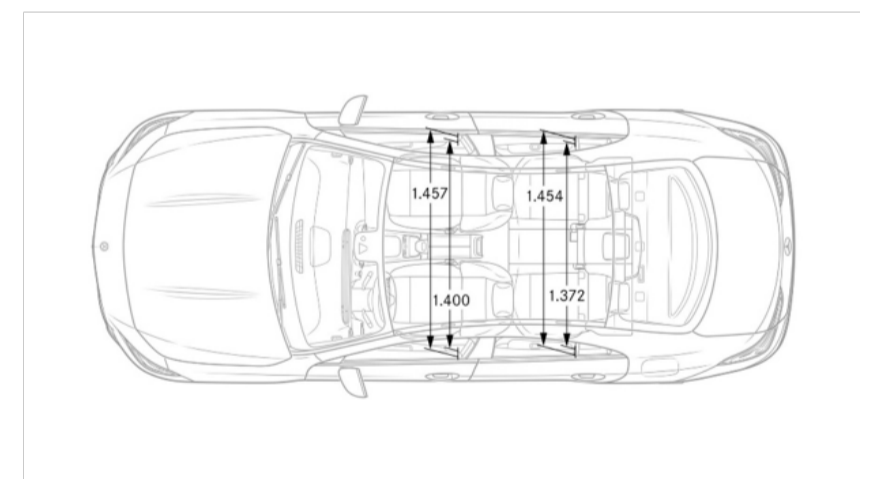

Exterior Dimensions

Wheels and Tires

Interior Dimensions

Options In Detail

Steering Wheels

Multifunction Sport Steering Wheel in Nappa Leather (L5C)

Standard CLA35, CLA45

AMG Performance Steering Wheel in Nappa Leather (L6J)