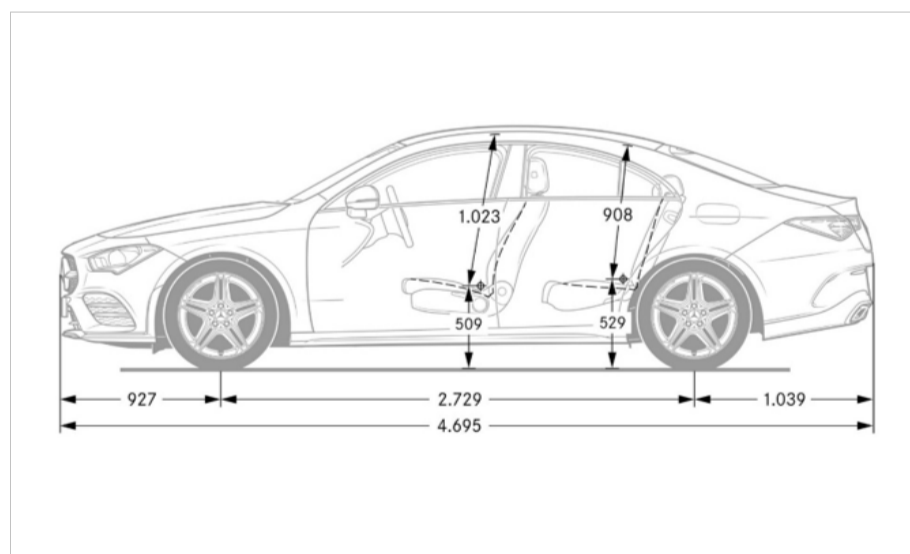

Exterior Dimensions

Wheels and Tires

Interior Dimensions

Options In Detail

Steering Wheels

Multifunction Sport Steering Wheel in Nappa Leather (L5C)

Standard CLA35, CLA45

AMG Performance Steering Wheel in Nappa Leather (L6J)