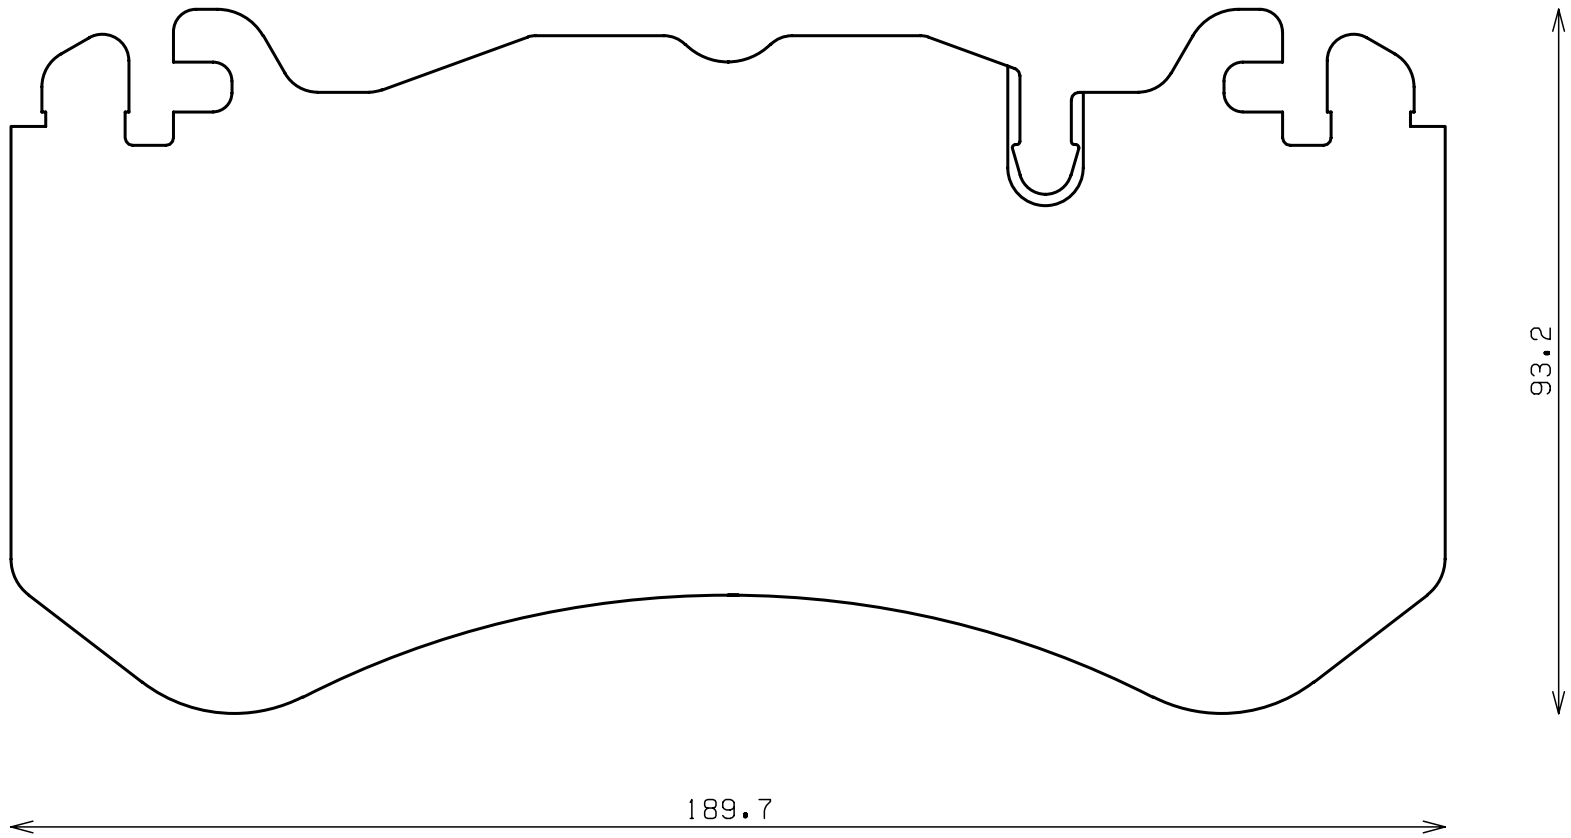

Ewig
for import car

Thickness : 17.0

Part No : EIP162