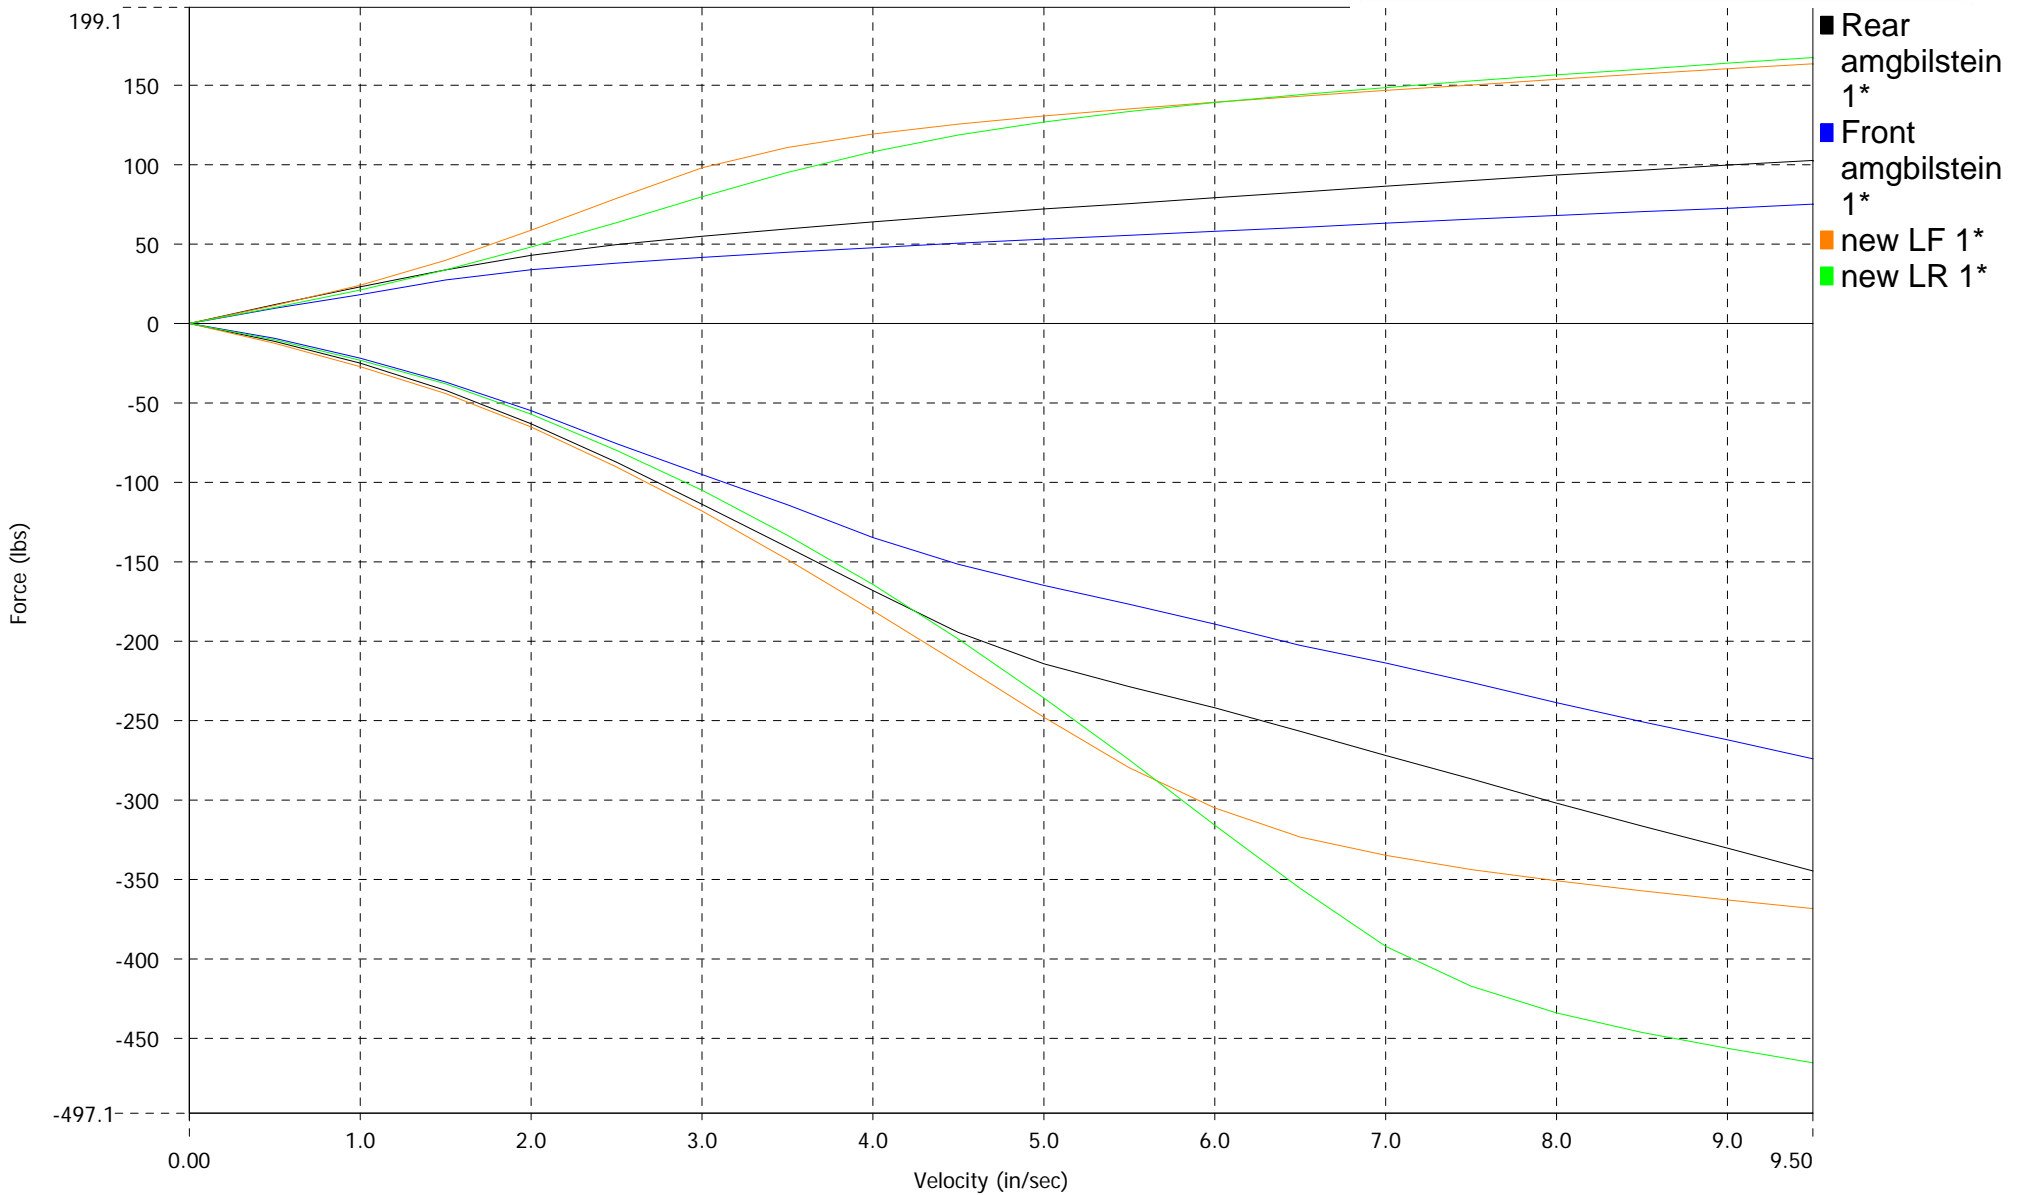

Average Force Vs. Velocity

Original AMG Bilstein vs Bilstein Sport
 F4-BE3-A057-HO Front F4-BE3-A058-HO Rear
 Black is Original Rear Blue is Original Front
 Red is Bilstein Sport Front Green is Bilstein Sport Rear
 Original Shocks had approx. 140K miles on them!