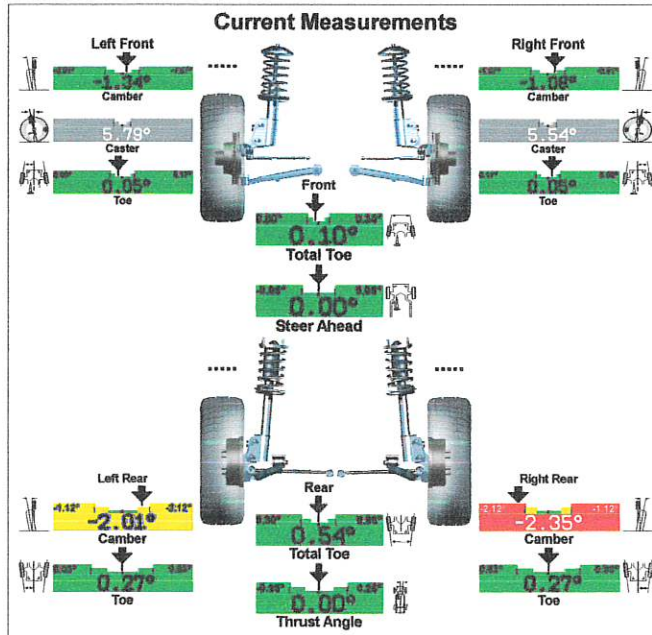

GMP PERFORMANCE
710 PRESSLEY RD.
CHARLOTTE, N.C. 28217
(704) 525-0941

Name
 Address

Home Tel.:
 Make/Model 210 (E) AMG E55
 VIN: WDBJF74J0YB059899
 License:
 Technician: NW

Mileage: 91421

Date
 8/31/21 2:19
 PM

Mercedes-Benz 1999-2002 210 (E) AMG E55

• The steering wheel is currently level.