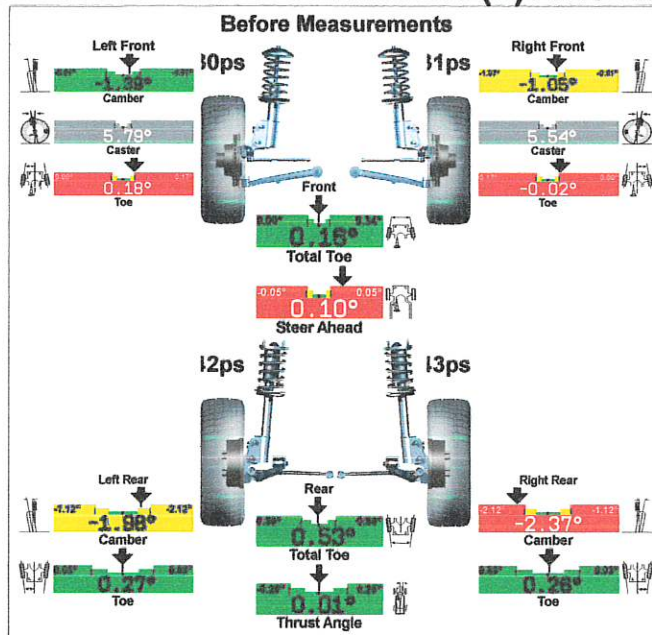

GMP PERFORMANCE
710 PRESSLEY RD.
CHARLOTTE, N.C. 28217
(704) 525-0941

Name
 Address

Home Tel.:
 Make/Model 210 (E) AMG E55
 VIN: WDBJF74J0YB059899
 License:
 Technician: NW

Mileage: 91421

Date
 8/31/21 2:19
 PM

Mercedes-Benz 1999-2002 210 (E) AMG E55

• The steering wheel is currently level.