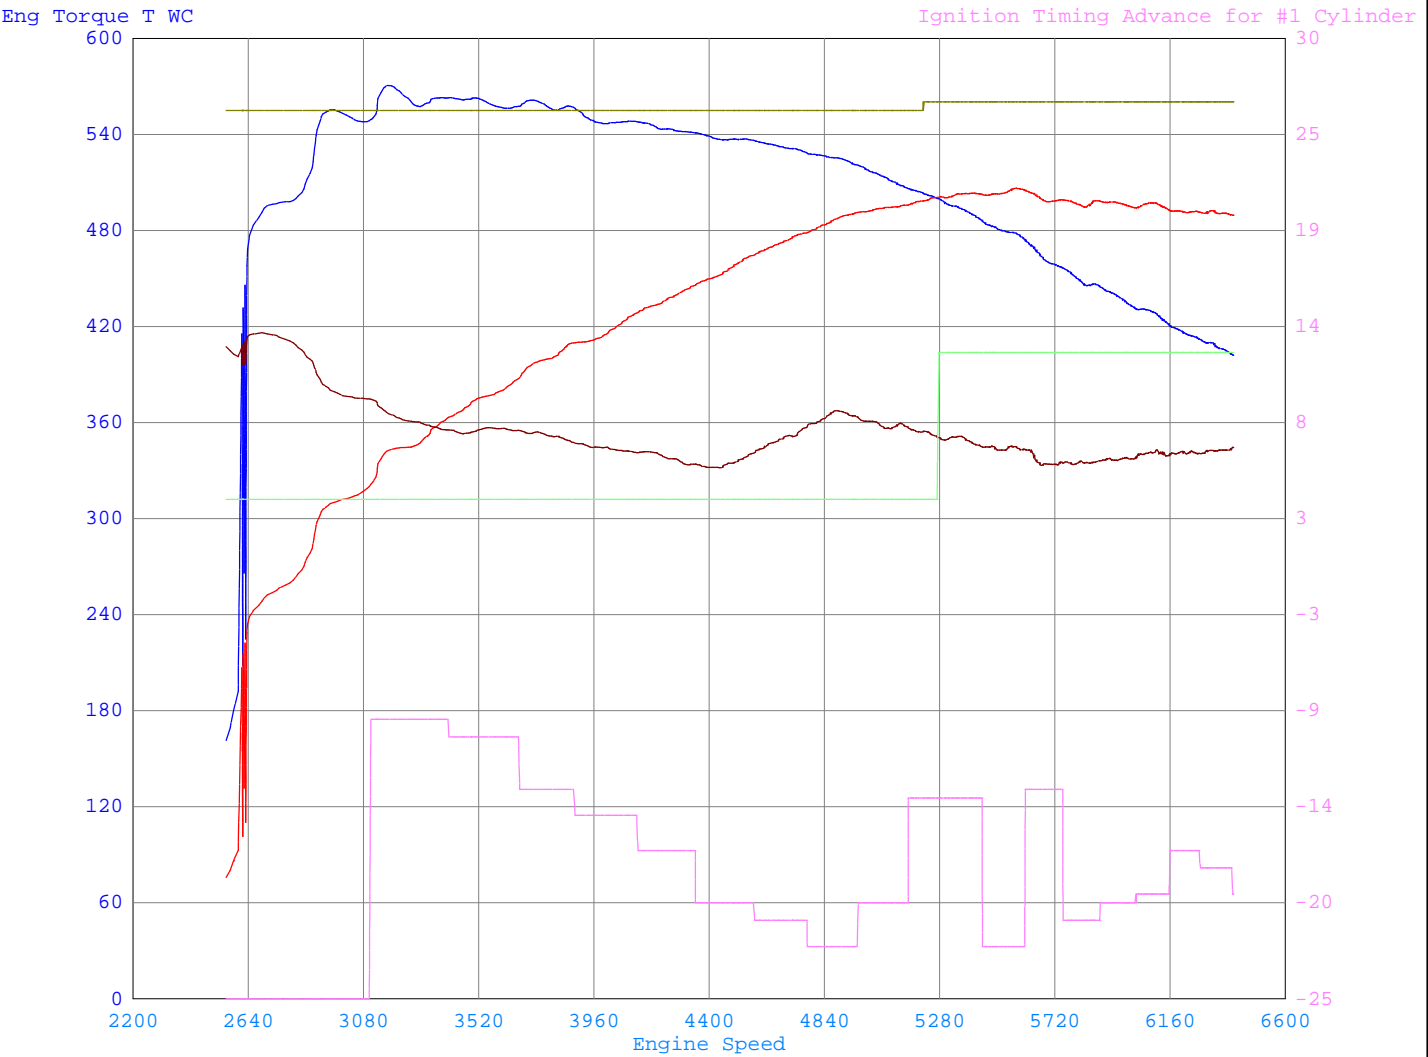

Pickups Plus Cars

7950 Columbus Pike ,
 Lewis Center, Ohio 43035
 Phone: (740)549-2828 / www.pickupspluscars.com - Fax: (740)201-0475 /

Date Printed : 2011/08/26 Filter Mode : FIR
 Time Printed : 02:09:56 Filter Value : 1

Run#	License	Owner	Acquired	Test Comments
1	EFIFTY 5	MONTEMA	08/26 00:52:46	
2				
3				

Channel / Run	Min			Max			Avg		
	1	2	3	1	2	3	1	2	3
Eng Torque T WC (Ft-Lb)	161			571			495		
Eng Power T WC (HP)	76			506			450		
AFR 2 (Ratio)	9.96			12.49			10.49		
Engine Coolant Tempera	185			187			186		
Intake Air Temperature	104			135			117		
Ignition Timing Advanc	-26			-9			-17		