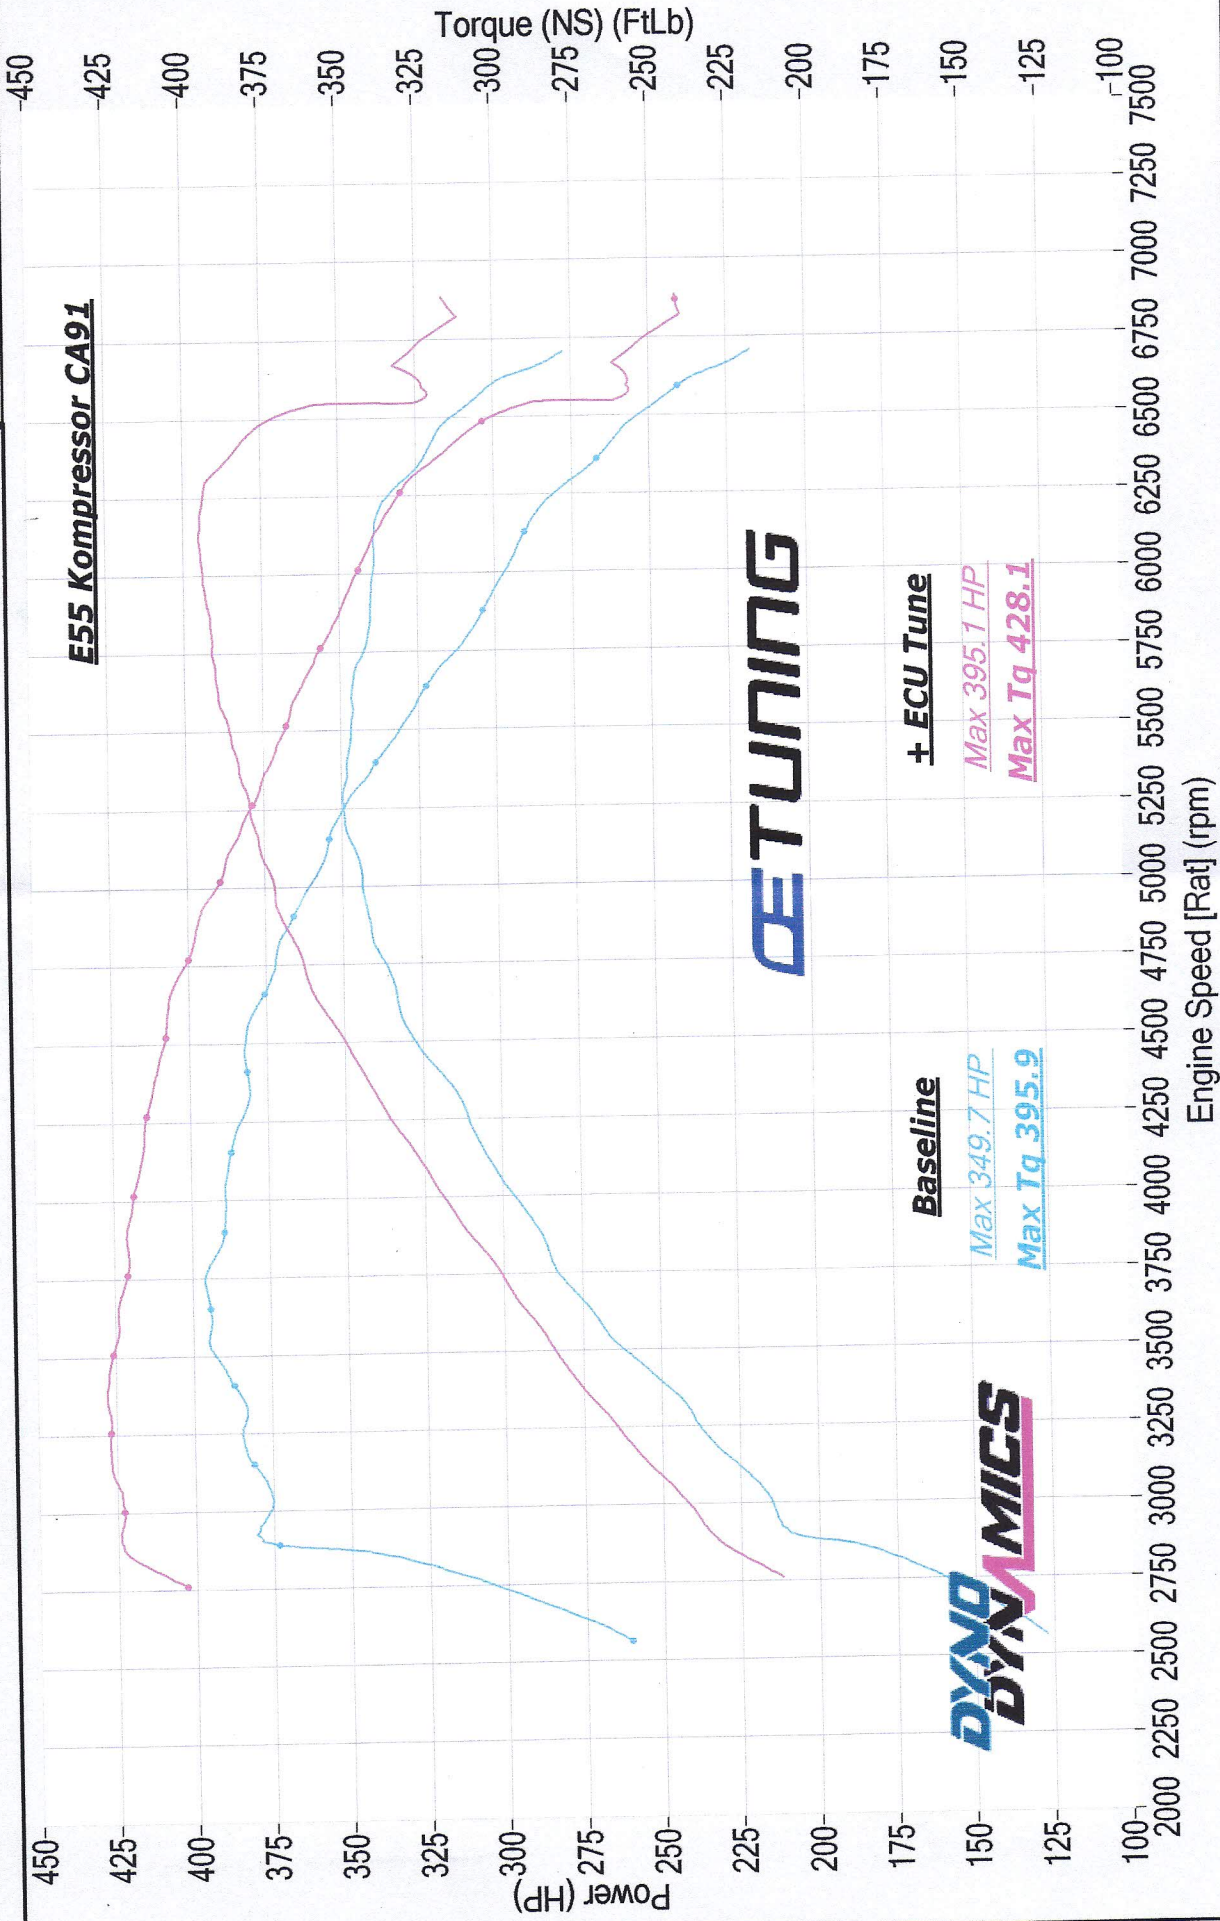

Gintani Motorsports

ID CHADE55
Customer Armstrong, Chad

#275

ID	Date	Time	Run	IN@RR	Run Description	ID	Date	Time	Run	IN@RR	Run Description
CHADE55	10-21-11	13:02:17	2	100@150	baseline						
CHADE55	10-21-11	13:29:25	3	100@150	tuned no mods						