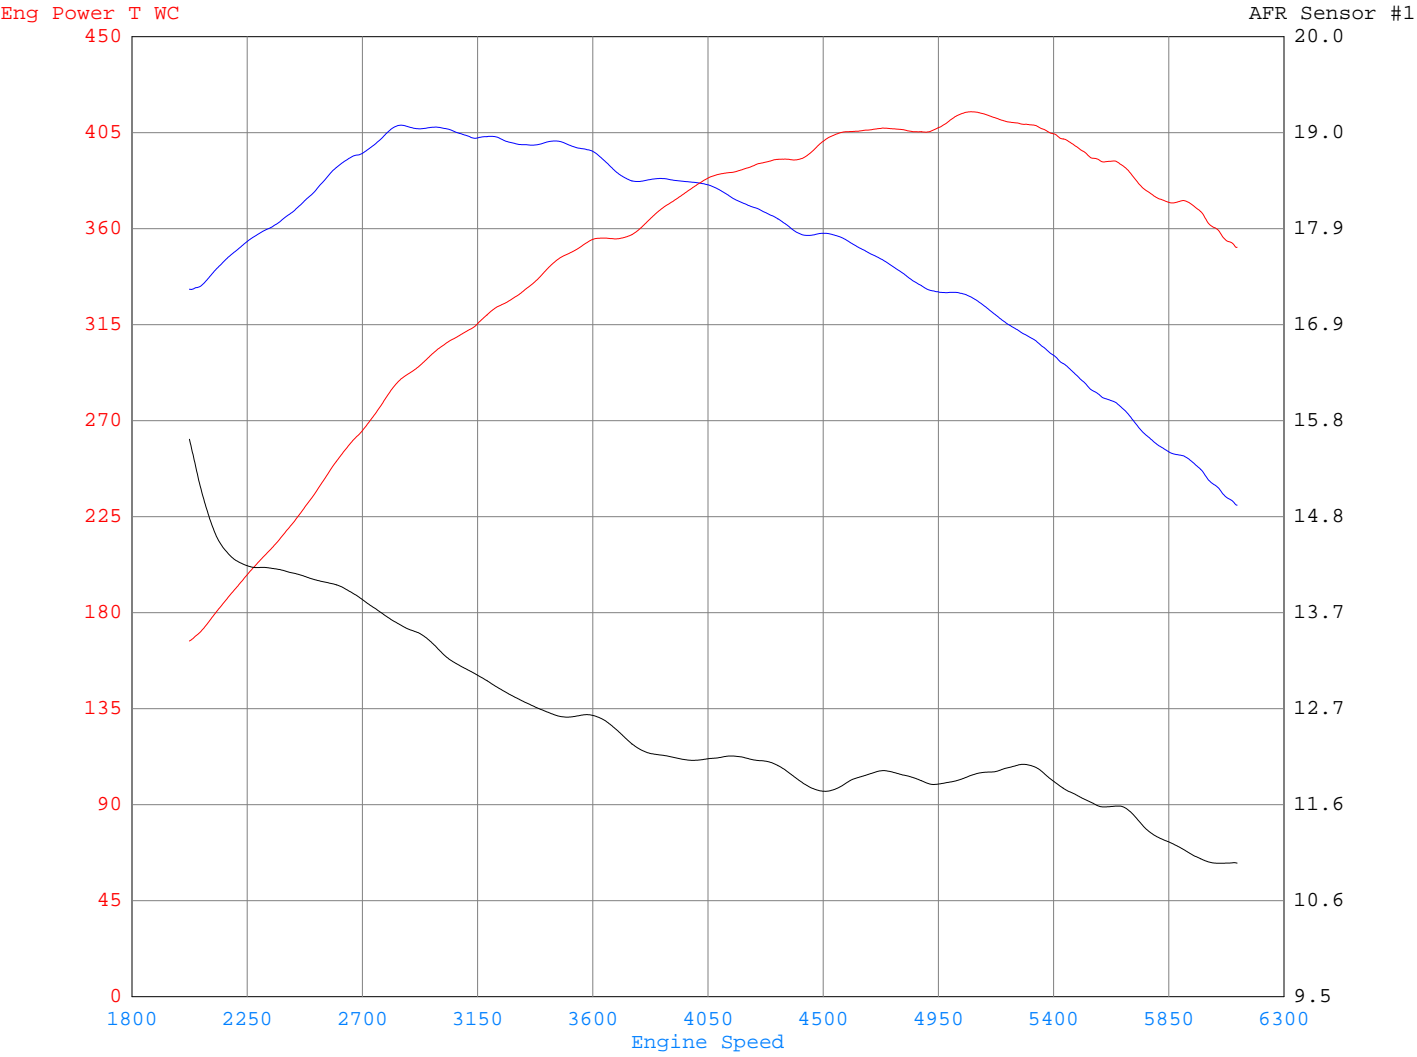

Mustang Dynamometer Test Report

Updates, Documentation & More At
www.MustangDyne.com
Or Call 1-330-963-5400

GELASHVILI PERFORMANCE

Giorgi Mindeli bridge, Tbilisi, Georgia,

Phone: +995 595 25 20 26 / - Fax: /

Date Printed : 2015/01/29 Filter Mode : FIR
Time Printed : 23:33:51 Filter Value : 35

Run#	License	Owner	Acquired	Test Comments
1	LYL313	Demetre	01/29 23:10:36	
2				
3				

Channel / Run	Min			Max			Avg		
	1	2	3	1	2	3	1	2	3
Eng Torque T WC (N-M)	410			726			619		
Eng Power T WC (HP)	167			415			345		
AFR Sensor #1 (Ratio)	11.0			15.6			12.5		