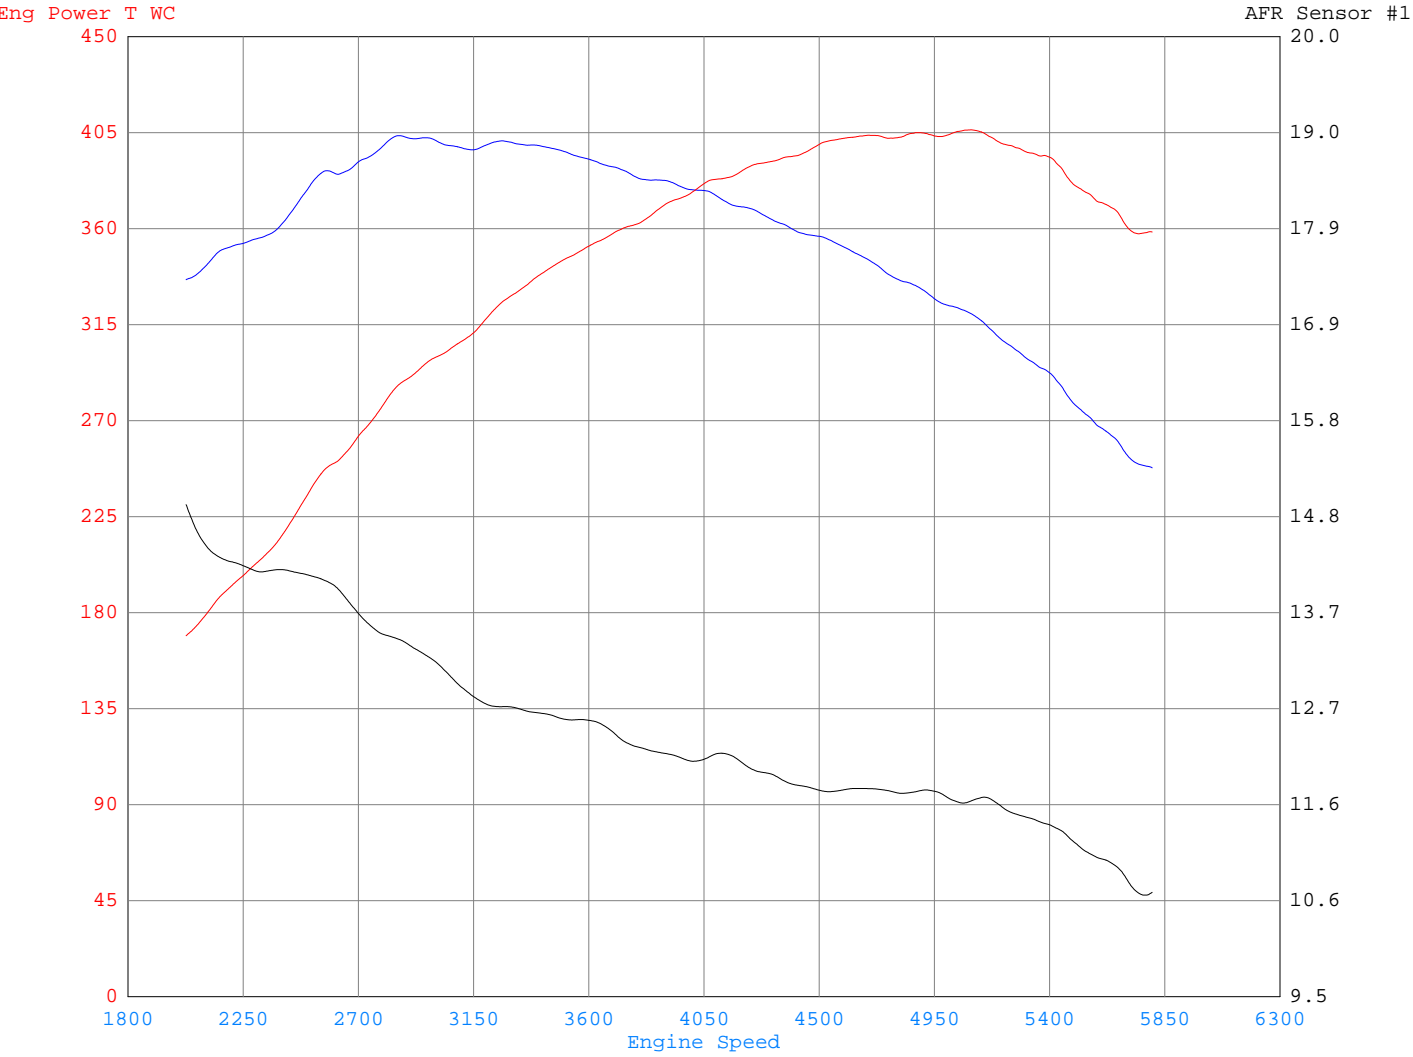

Mustang Dynamometer Test Report

Updates, Documentation & More At
www.MustangDyne.com
Or Call 1-330-963-5400

GELASHVILI PERFORMANCE

Giorgi Mindeli bridge, Tbilisi, Georgia,

Phone: +995 595 25 20 26 / - Fax: /

Date Printed : 2015/01/29 Filter Mode : FIR
Time Printed : 23:33:05 Filter Value : 35

Run#	License	Owner	Acquired	Test Comments
1	LYL313	Demetre	01/29 23:15:50	
2				
3				

	Min			Max			Avg		
Channel / Run	1	2	3	1	2	3	1	2	3
Eng Torque T WC (N-M)	441			718			629		
Eng Power T WC (HP)	169			406			340		
AFR Sensor #1 (Ratio)	10.6			14.9			12.4		