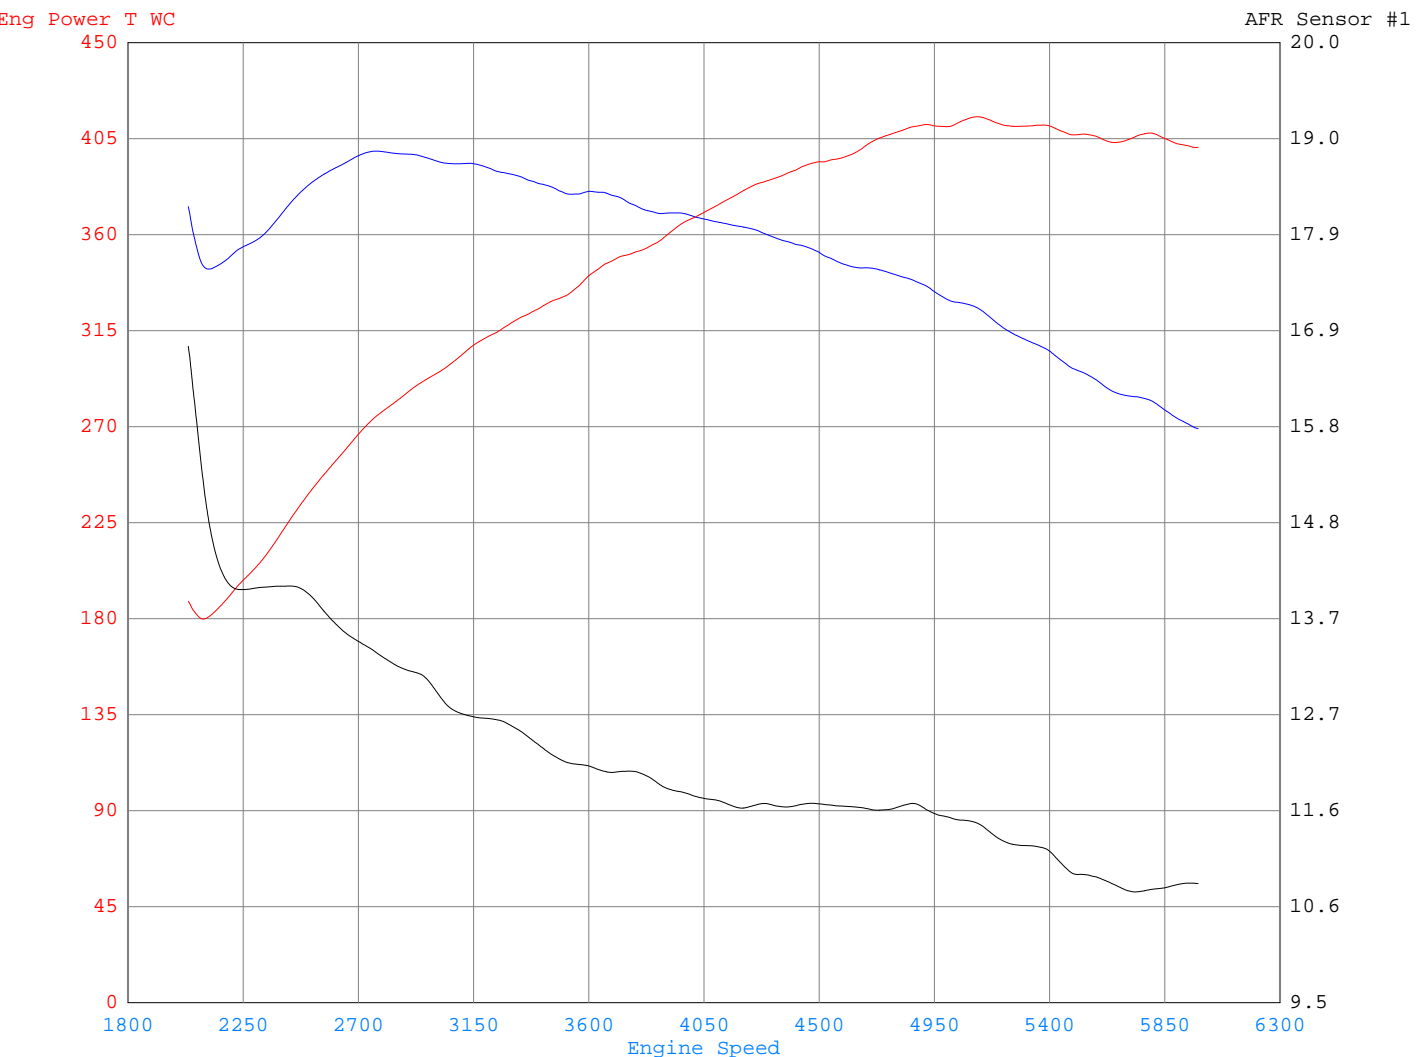

# Mustang Dynamometer Test Report

Updates, Documentation & More At  
www.MustangDyne.com  
Or Call 1-330-963-5400

## GELASHVILI PERFORMANCE

Giorgi Mindeli bridge, Tbilisi, Georgia,

Phone: +995 595 25 20 26 / - Fax: /

Date Printed : 2015/01/29 Filter Mode : FIR  
Time Printed : 23:25:29 Filter Value : 35

Run#	License	Owner	Acquired	Test Comments
1	LYL313	Demetre	01/29 23:22:05	
2				
3				

	Min			Max			Avg		
Channel / Run	1	2	3	1	2	3	1	2	3
Eng Torque T WC (N-M)	478			710			624		
Eng Power T WC (HP)	180			415			344		
AFR Sensor #1 (Ratio)	10.7			16.7			12.2		