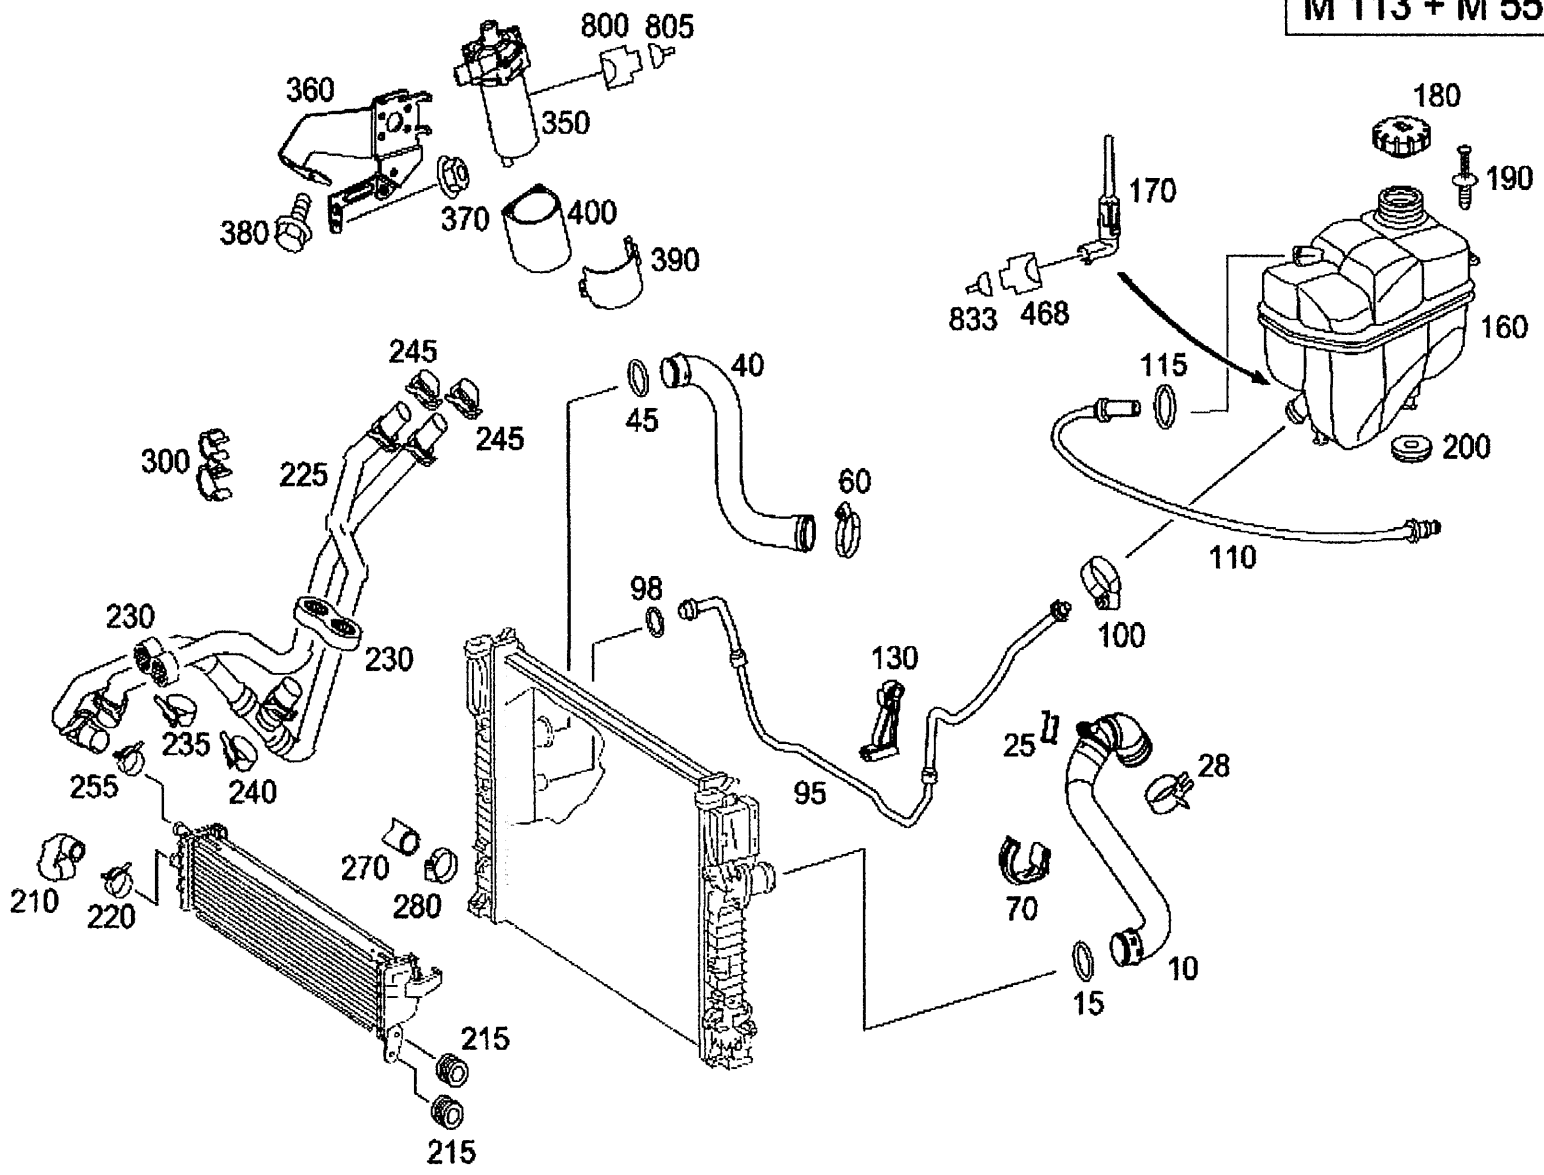

**- Picture -**

Mode	MD mode	Mod. des. overview	E SEDAN
FIN/MD	211076	Catalog	64U
VIN		Major assembly:	
Sales designation	E 55 AMG	Major assembly MD	
Assortment class	Car	Group	50 - RADIATOR
Market	All	Subgroup	165 - EXPANSION TANK, MOUNTING AND HOSES
Picture number	B50165000326.090616		

**M 113 + M 55**

## - Parts list -

<b>Mode</b>	MD mode	<b>Mod. des. overview</b>	E SEDAN
<b>FIN/MD</b>	211076	<b>Catalog</b>	64U
<b>VIN</b>		<b>Major assembly:</b>	
<b>Sales designation</b>	E 55 AMG	<b>Major assembly MD</b>	
<b>Assortment class</b>	Car	<b>Group</b>	50 - RADIATOR
<b>Market</b>	All	<b>Subgroup</b>	165 - EXPANSION TANK,MOUNTING AND HOSES

<b>Item no.</b>	<b>Part number</b>	<b>Designation/description</b>	<b>Quantity</b>	<b>Version</b>
170	A 220 545 00 24	. SWITCH WATER LEVEL SWITCH TO RESERVOIR	001	