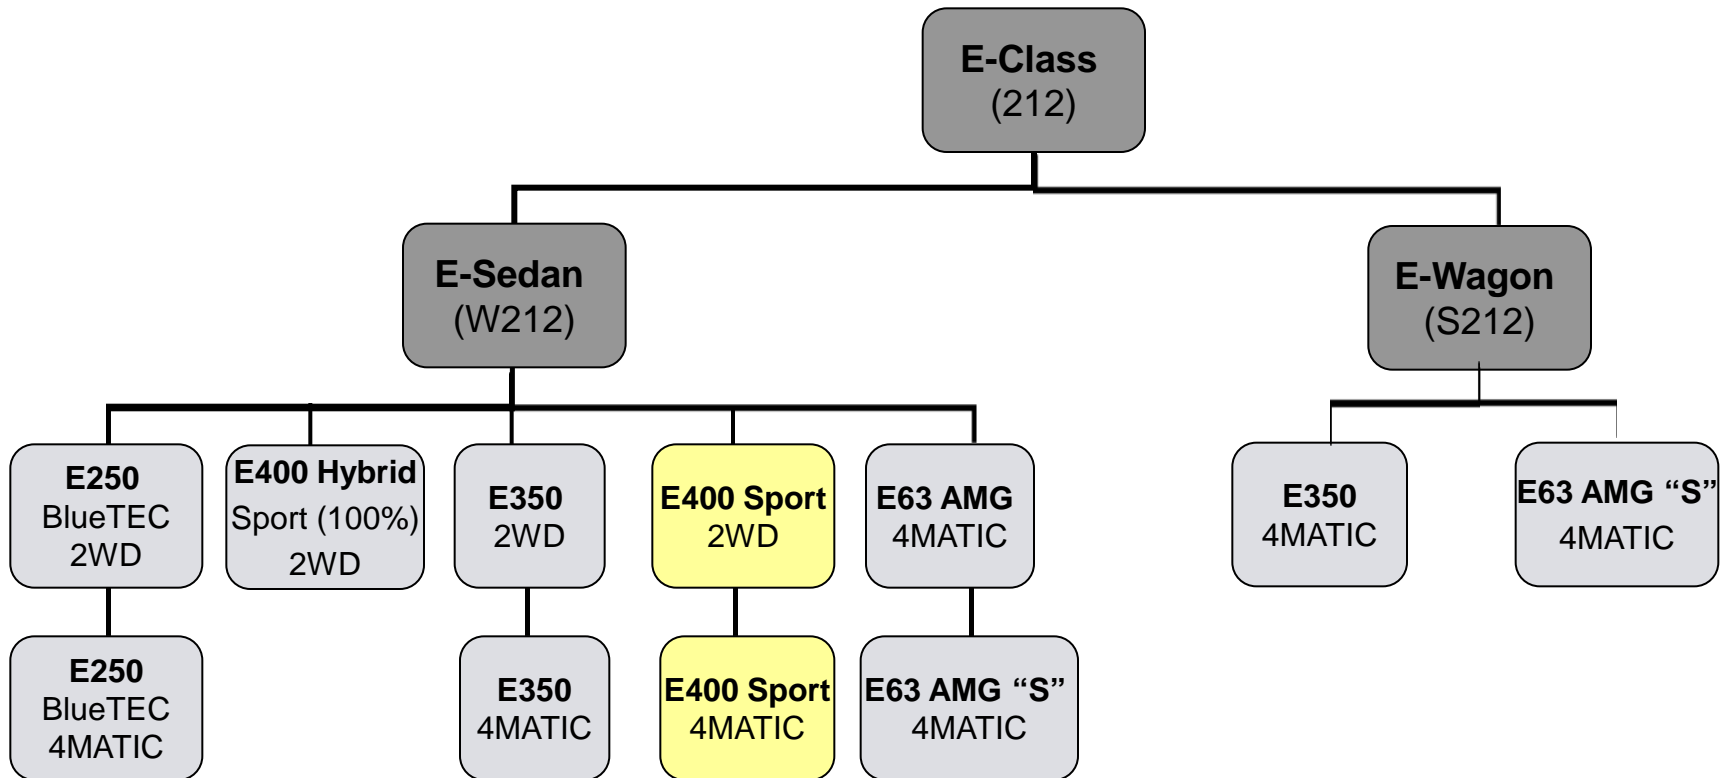

Model Year 2015 E-Class Wagon

June 2014

Mercedes-Benz

MY15 E-Class Portfolio

Wholesale/retail launch target 10/2014

MY15 E-Class Wagon Optional Packages

P01pkg – Premium 1 Package –

All non-AMG models: \$3,530; AMG: Std.