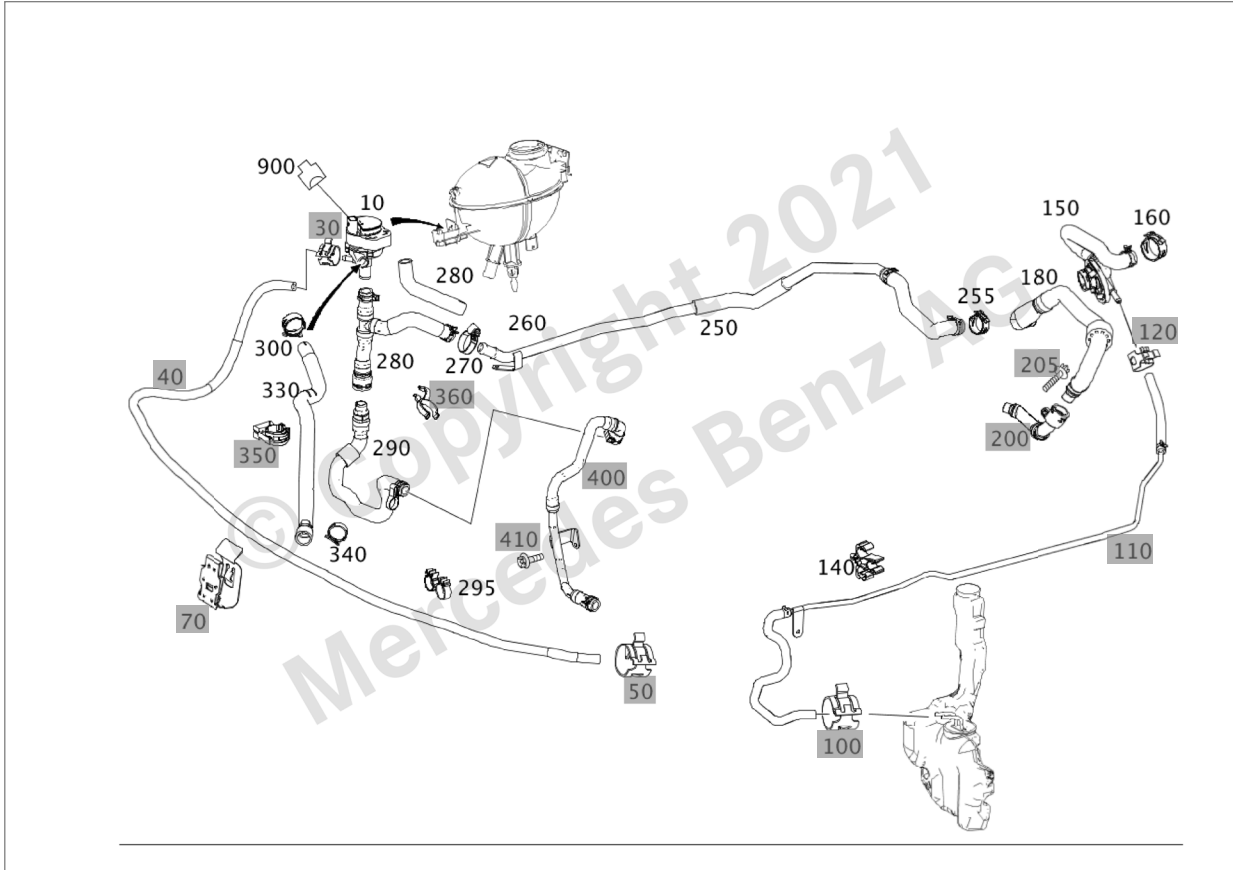

- Parts list -

Vehicle	WDDHF7GBXGB201989 (D04)	E 63 AMG S-MODELL 4MATIC	
Color	040 - undefined	Equipment	821 -
FIN: WDD2120761B201989		Assortment class	PC
Group	83 Heating and ventilation	Sub-group	181 Heating water line

Image ID: drawing_B83181000053