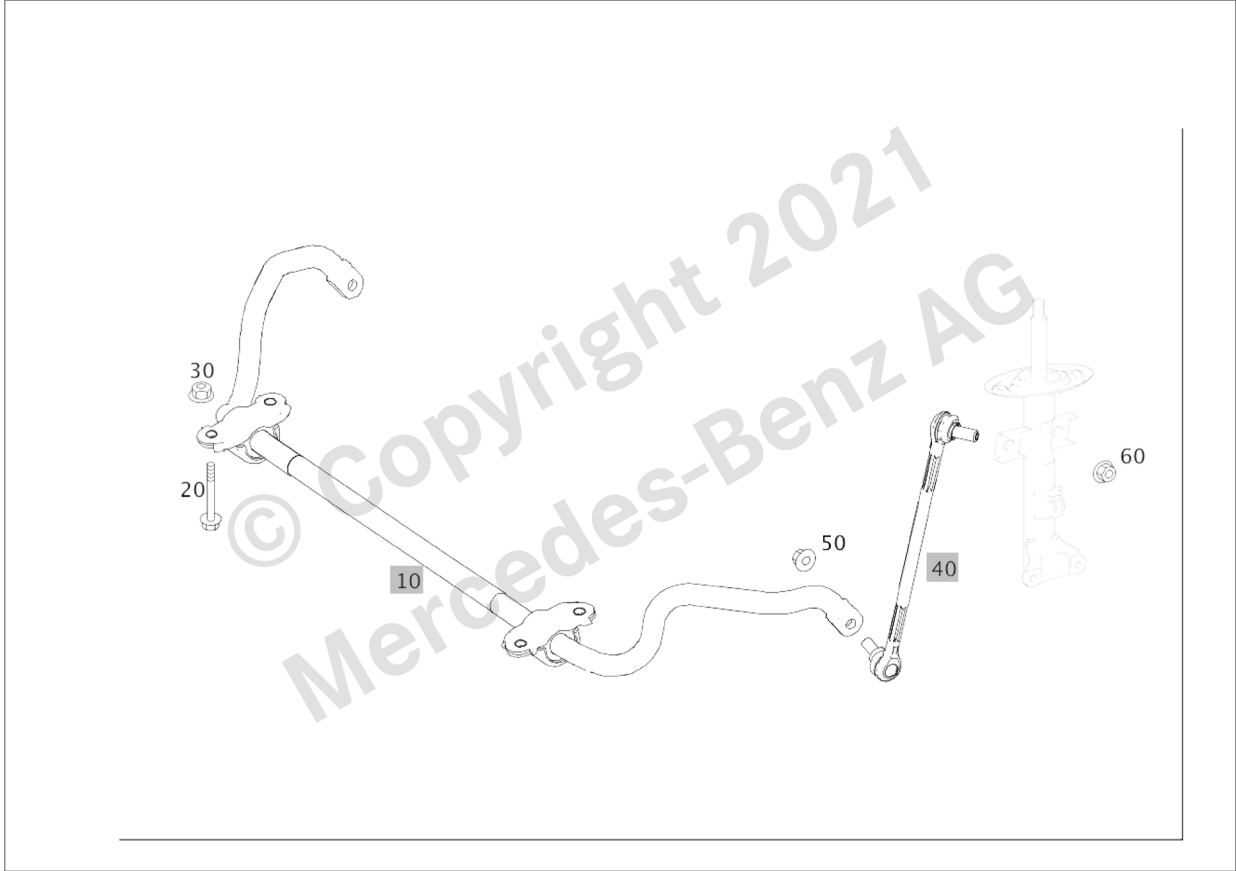

- Parts list -

<b>Vehicle</b>	WDDLJ7EB3DA079389 (D33)	CLS 63 AMG	
<b>Color</b>	799 - Diamond white - metallic finish	<b>Equipment</b>	805 -
FIN: WDD2183741A079389		<b>Assortment class</b>	PC
<b>Group</b>	32 SPRINGS,SUSPENSION AND HYDRAULICS	<b>Sub-group</b>	060 TORSION BAR,FRONT

Image ID: drawing\_B32060000521