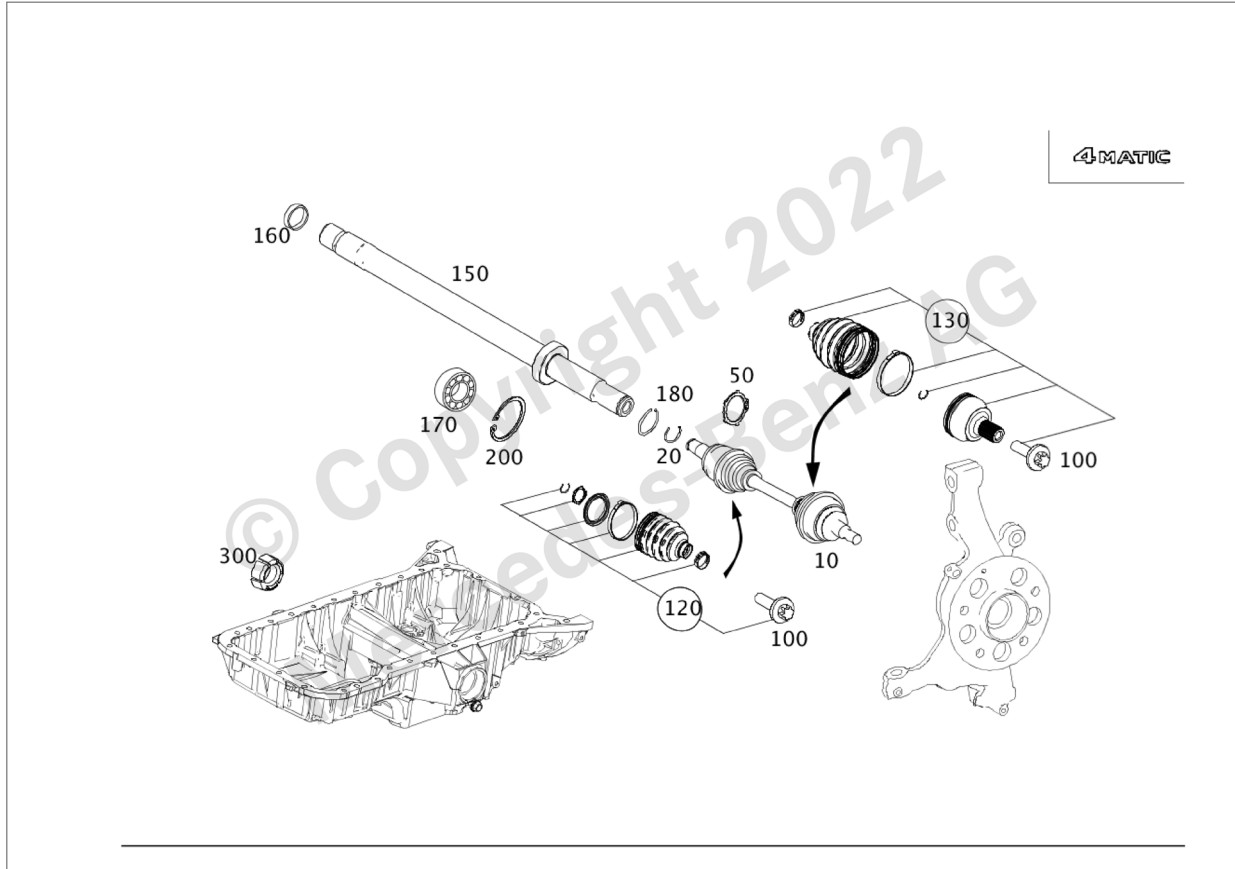

- Parts list -

Vehicle	WDDHF7GB6EB003097 (D04)	E 63 AMG S-MODELL 4MATIC	
Color	799 - DIAMANTWEISS - METALLICLACK	Equipment	821 - LEDER / NAPPA / SEMIANILIN - SCHWARZ / ANTHRAZIT
FIN: WDD2120761B003097		Assortment class	PC
Group	33 Front axle	Sub-group	090 4MATIC front axle shaft

Image ID: drawing_B3309000037