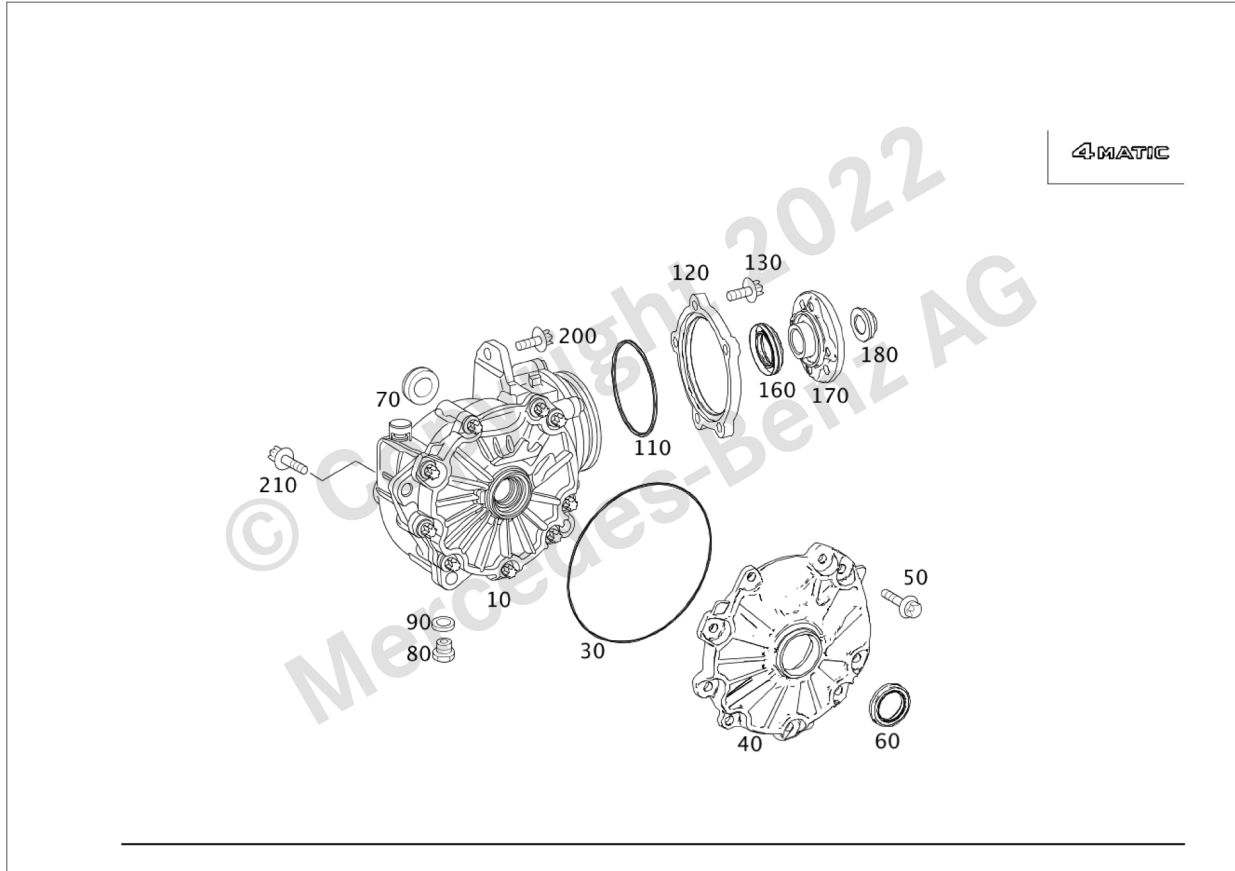

- Parts list -

Vehicle	WDDHF7GB6EB003097 (D04)	E 63 AMG S-MODELL 4MATIC	
Color	799 - DIAMANTWEISS - METALLICLACK	Equipment	821 - LEDER / NAPPA / SEMIANILIN - SCHWARZ / ANTHRAZIT
FIN: WDD2120761B003097		Assortment class	PC
Group	33 Front axle	Sub-group	075 4MATIC front axle drive

Image ID: drawing_B33075000047