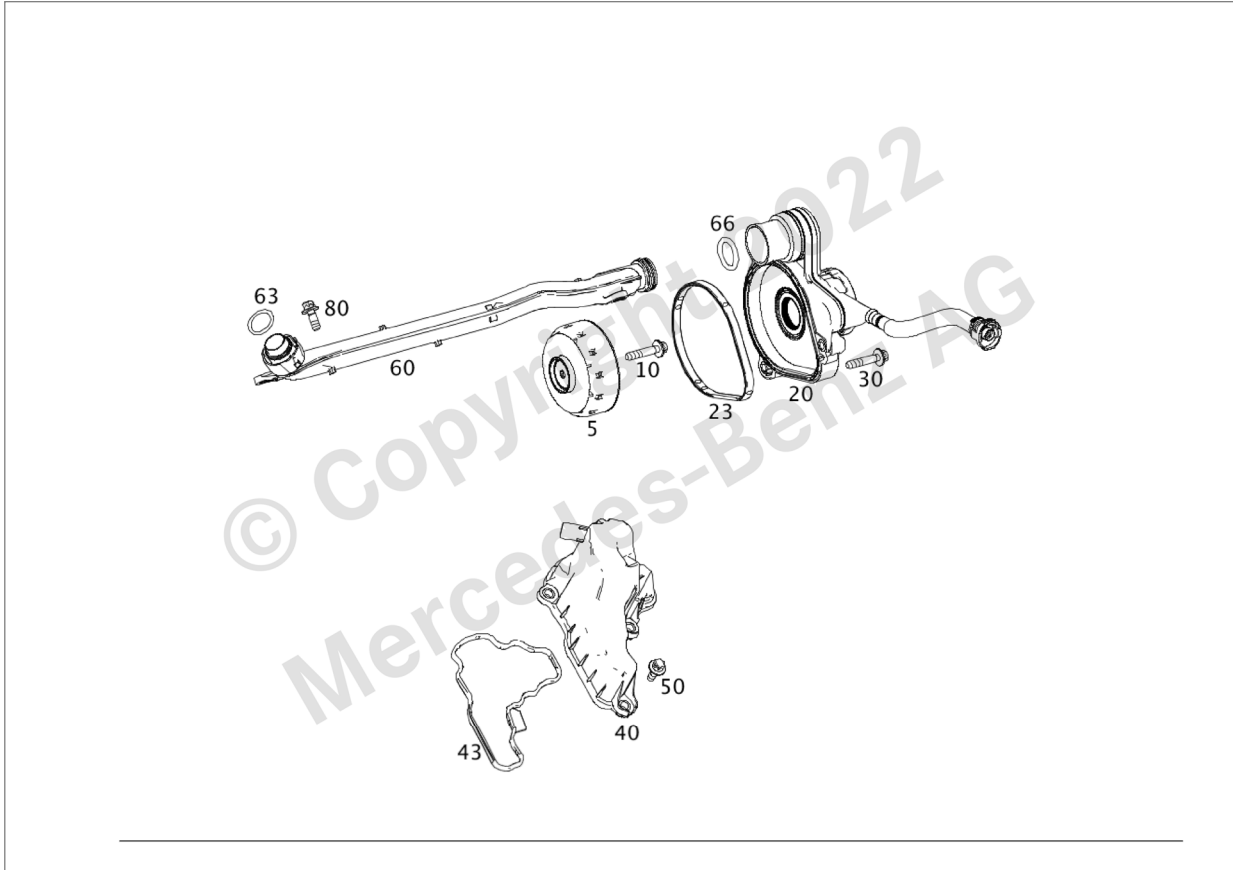

- Parts list -

Vehicle	WDDHF7GB7EA984434 (D04)	E 63 AMG S-MODELL 4MATIC	
Color	792 - undefined	Equipment	821 -
FIN: WDD2120761A984434		Assortment class	PC
Group	01 ENGINE HOUSING	Sub-group	130 ENGINE BREATHING

Image ID: drawing_B01130000020

Item	Part number	Designation/additional information	Qty
5	A 273 010 01 62	OIL DRIP PAN Full-load separation	1
10	N 000000 000281	HEXALOBULAR BOLT Centrifuge to camshaft; M6X30	1
20	A 278 010 04 31 🔧	HSNG. COVER W. HOSE FIT.	1
23	A 276 018 00 80 🔧	* ELASTOMERIC MOLDED SEAL	1
30	N 000000 003648	HEXALOBULAR BOLT Cap to cylinder head; M6X25	3
40	A 278 018 00 35 🔧	OIL SEPARATOR Partial load separator	1
43	A 278 018 02 80 🔧	* ELASTOMERIC MOLDED SEAL	1
50	N 910143 006001	HEXALOBULAR BOLT Oil separator to cylinder head cover; M6X16	4
60	A 278 018 02 12 🔧	BLEED LINE Partial load ventilation	1

Parts Information

Item	Part number	Designation/additional information	Qty
63	A 023 997 03 45 	* O-RING To housing cover	1
66	A 023 997 04 45 	* O-RING To bleed line	1
80	N 910143 006001	HEXALOBULAR BOLT Bleed line to cylinder head cover, right; M6X16	2