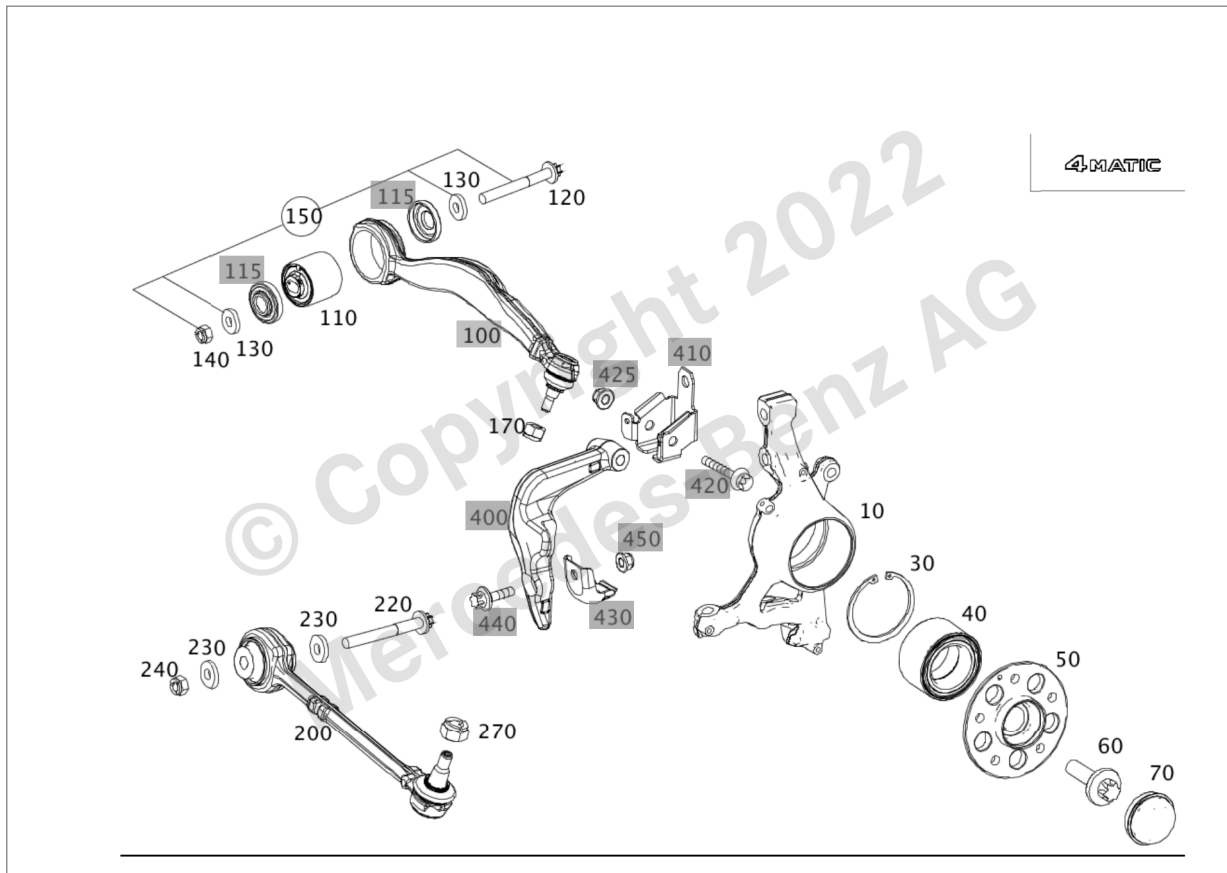

- Parts list -

Vehicle	WDDHF7GB7EA984434 (D04)	E 63 AMG S-MODELL 4MATIC	
Color	792 - undefined	Equipment	821 -
FIN: WDD2120761A984434		Assortment class	PC
Group	33 Front axle	Sub-group	045 4MATIC steering knuckle and transverse control arm

Image ID: drawing_B3304500033