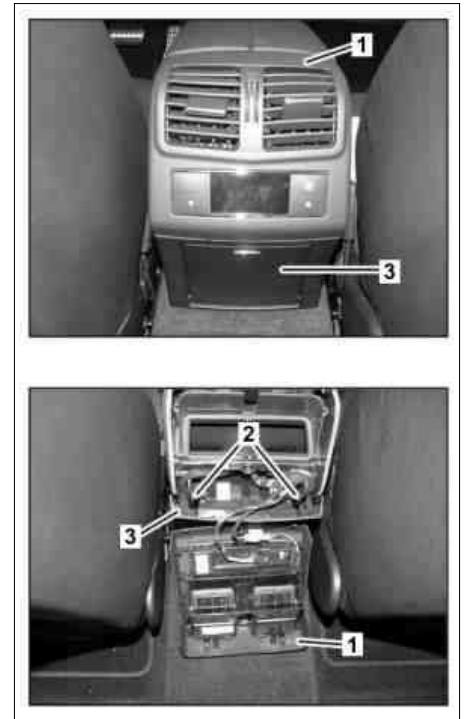

MODEL 212

Shown with code (581) Comfort automatic air conditioning and with code (279) Electronic drive selection stage

- 1 Rear air nozzle
- 2 Catch hook
- 3 Rear ashtray

P68.20-4114-03

☒ ☒	Remove/install		
1	Remove rear air vent (1)	i Do not separate the electrical connectors.	AR83.10-P-4800CW
2	Unclip catch hook (2) from rear ashtray (3)		
3	Remove rear ashtray (3) upward		
4	Disconnect electrical connector from rear center console socket		
5	Install in the reverse order		