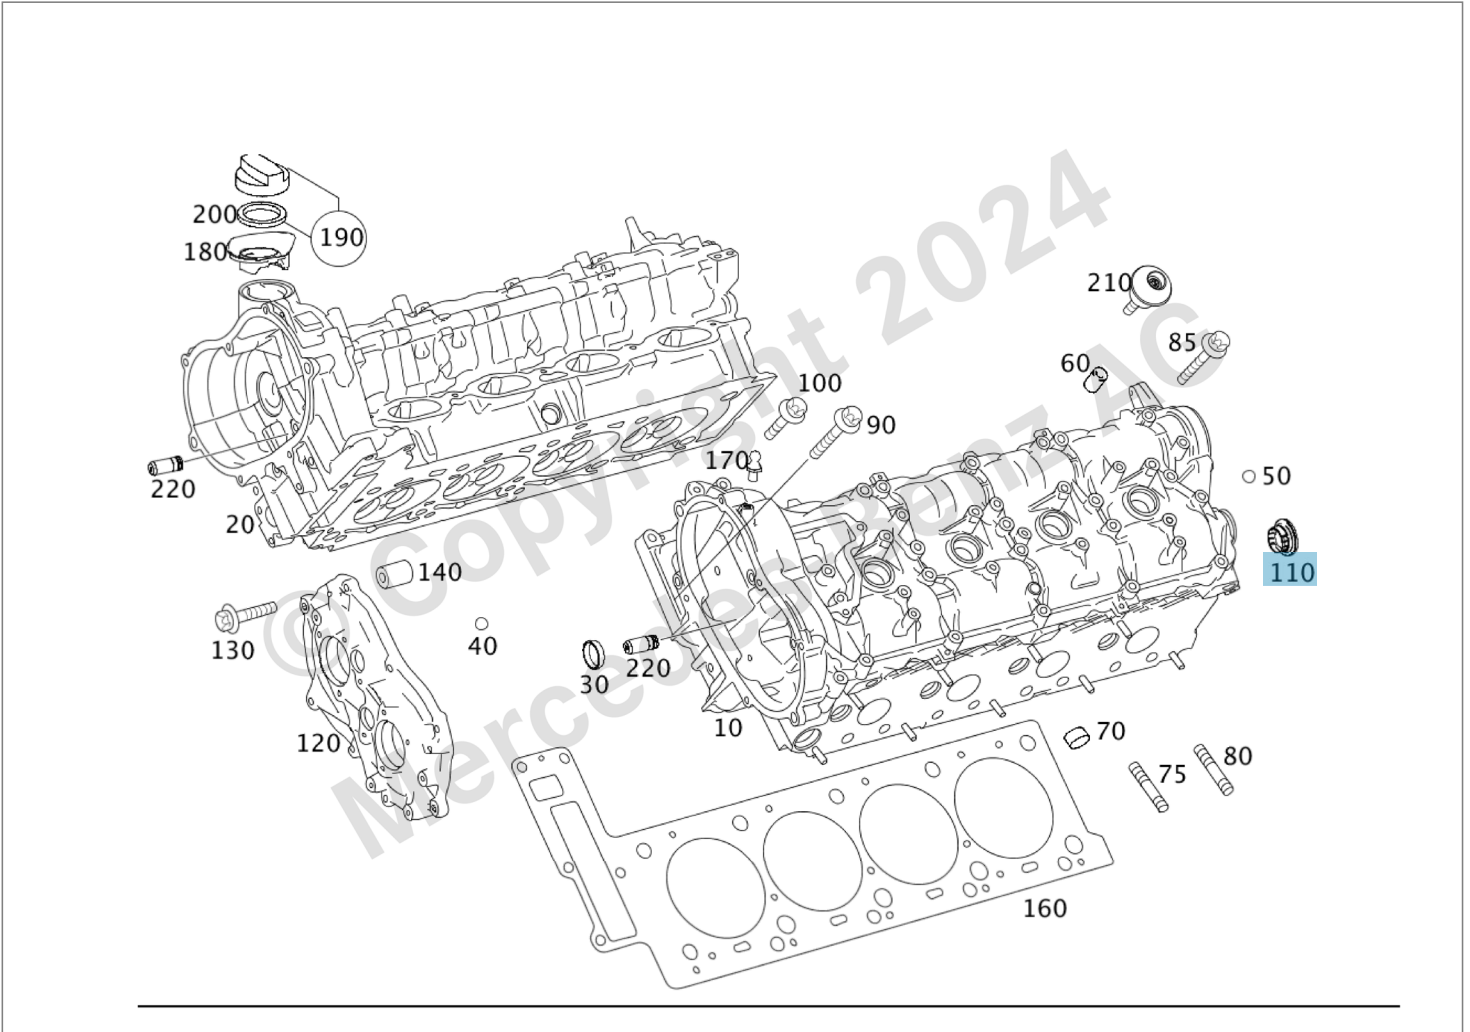

- Parts list -

Vehicle	WDDHF7GB5FB156149 (D04)	Mercedes-AMG E 63 S 4MATIC Sedan	
Color	799 - Diamond white - Metallic finish	Equipment	821 - Leather/nappa/semi-aniline - black/anthracite
FIN: WDD2120761B156149		Assortment class	PC
Group	01 ENGINE HOUSING	Sub-group	060 CYLINDER HEAD

Image ID: drawing\_B01060000340