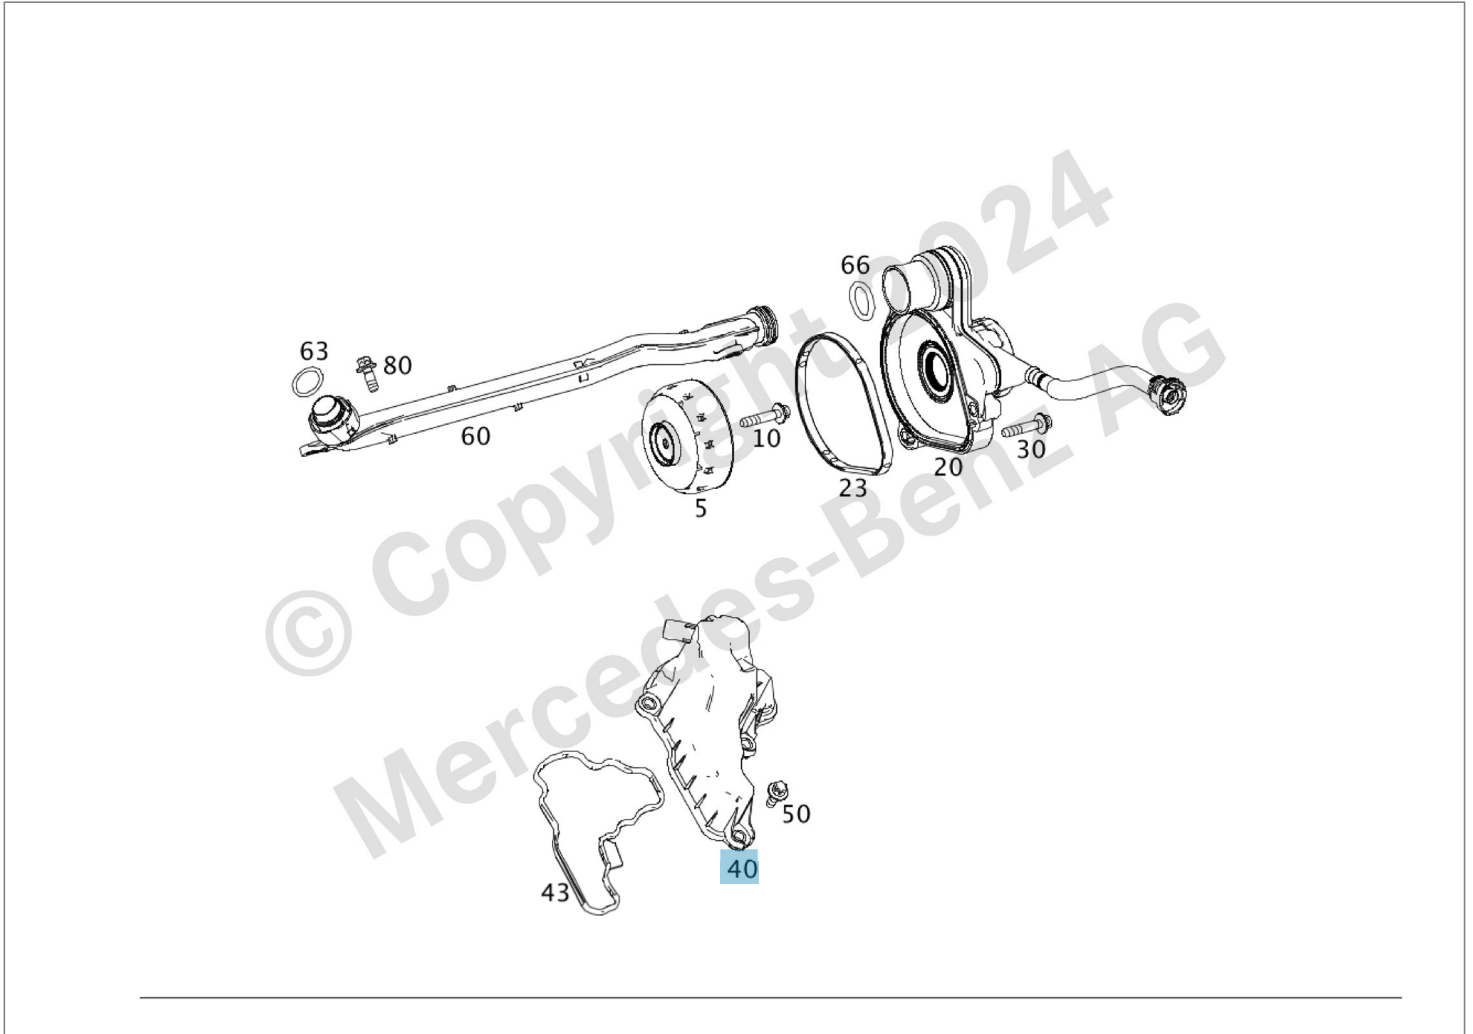

- Parts list -

Vehicle	WDDHF7GB5FB156149 (D04)	Mercedes-AMG E 63 S 4MATIC Sedan	
Color	799 - Diamond white - Metallic finish	Equipment	821 - Leather/nappa/semi-aniline - black/anthracite
FIN: WDD2120761B156149		Assortment class	PC
Group	01 ENGINE HOUSING	Sub-group	130 ENGINE BREATHING

Image ID: drawing_B01130000020

Item	Part number	Designation/additional information	Qty
5	A 273 010 01 62	OIL DRIP PAN Full-load separation	1
10	N 000000 000281	HEXALOBULAR BOLT Centrifuge to camshaft; M6X30	1
20	A 278 010 04 31	HSNG. COVER W. HOSE FIT.	1

Parts Information

Item	Part number	Designation/additional information	Qty
			
23	A 276 018 00 80 	* ELASTOMERIC MOLDED SEAL	1
30	N 000000 003648	HEXALOBULAR BOLT Cap to cylinder head; M6X25	3
40	A 278 018 00 35 	OIL SEPARATOR Partial load separator	1
43	A 278 018 02 80 	* ELASTOMERIC MOLDED SEAL	1
50	N 910143 006001	HEXALOBULAR BOLT Oil separator to cylinder head cover; M6X16	4
60	A 278 018 02 12 	BLEED LINE Partial load ventilation	1
63	A 023 997 03 45 	* O-RING To housing cover	1
66	A 023 997 04 45 	* O-RING To bleed line	1
80	N 910143 006001	HEXALOBULAR BOLT Bleed line to cylinder head cover, right; M6X16	2