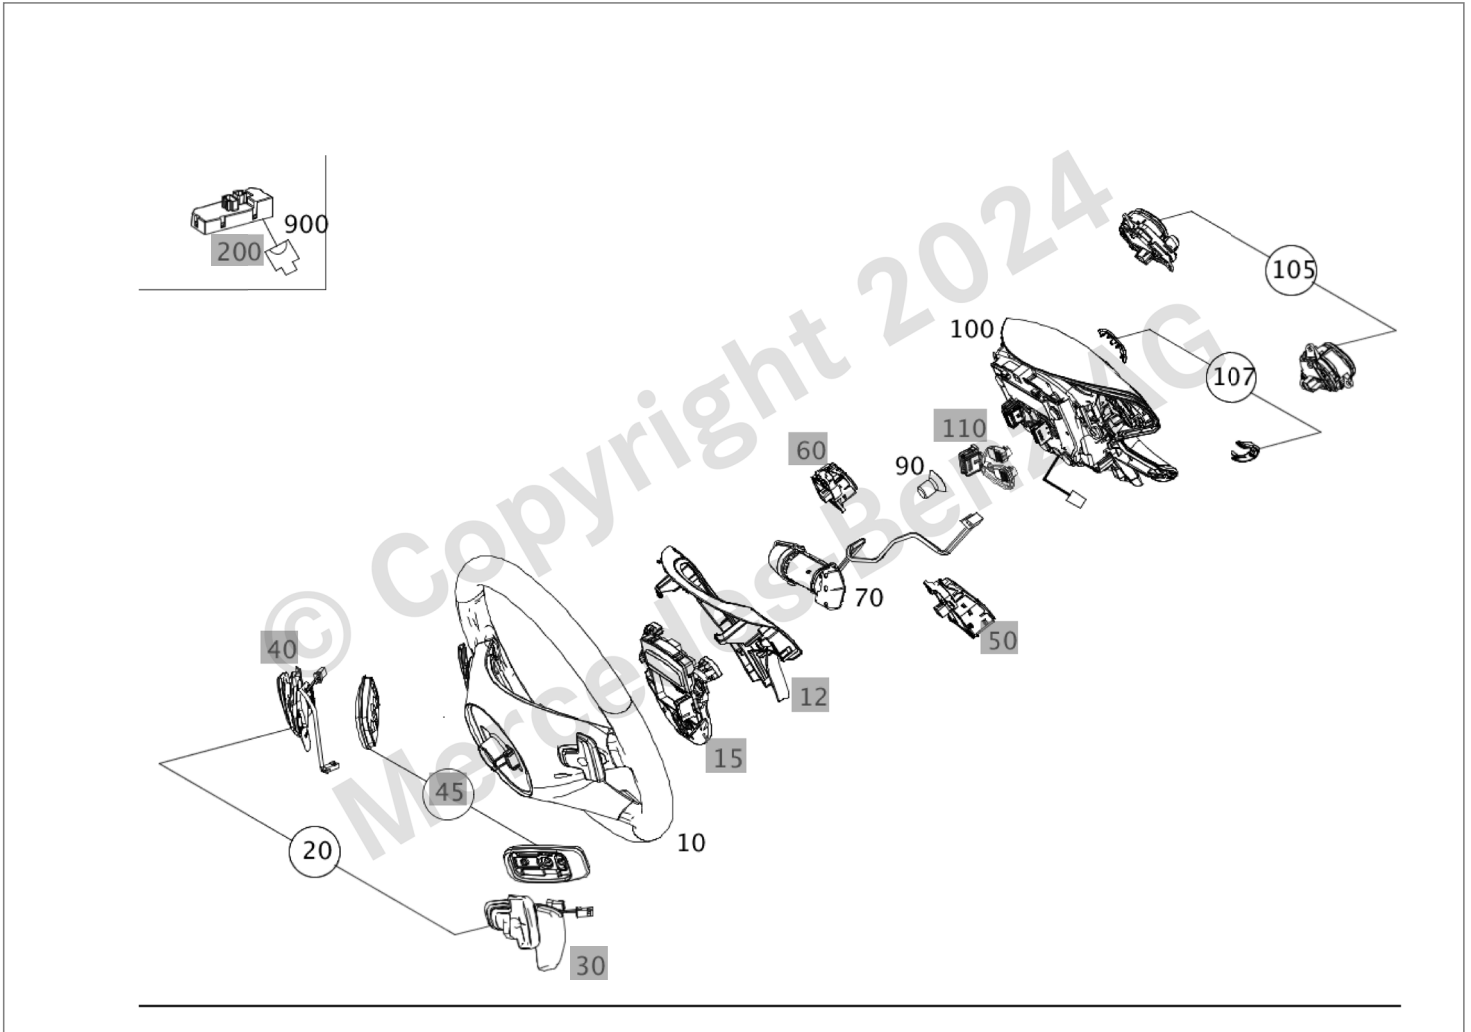

Parts Information

- Parts list -

Vehicle	WDD2120771A068092 (D02)	E 63 AMG Sedan	
Color	197 - Obsidian black - Metallic finish	Equipment	808 - Leather/nappa/semi-aniline - gray
Assortment class	PC	Group	46 Steering
Sub-group	105 Steering wheel and steering wheel lock		

Image ID: drawing_B46105000210

Item	Part number	Designation/additional information	Qty
10	A 212 460 20 03 7K53  	STEERING WHEEL  Code: M156+M63+(238/476);	1
20	A 212 545 02 68 	* PARTS KIT, GEARSH. PADDLE PARTS KIT, PADDLE SHIFT  [402] NO LONGER AVAILABLE	1

Parts Information

Item	Part number	Designation/additional information	Qty
		 Code: M156+M63;	
70	A 212 906 27 00 	* VIBRATION MOTOR Front inner  Code: M156+M63+(238/476);	1
90	A 126 990 03 12	COUNTERSUNK SCREW Steering wheel to steering column tube; M16	1
100	A 212 860 01 02 7347   	DRIVER'S AIRBAG  Code: (M156+M63)+(P30+476);	1
105	A 204 870 13 79 7381  	* PARTS KIT, SWITCH PARTS KIT PUSH BUTTON SWITCH IN AIRBAG  Code: (800/801/802/803)+-(277/314/M157+M55);	1
107	A 212 868 00 08	TRIM MOLDING AIR BAG  Code: -M157;	1
900	A 045 545 93 28	PLUG HEATED STEERING WHEEL CONTR. MOD. N122* 1; 2-PIN MLK1.2	1