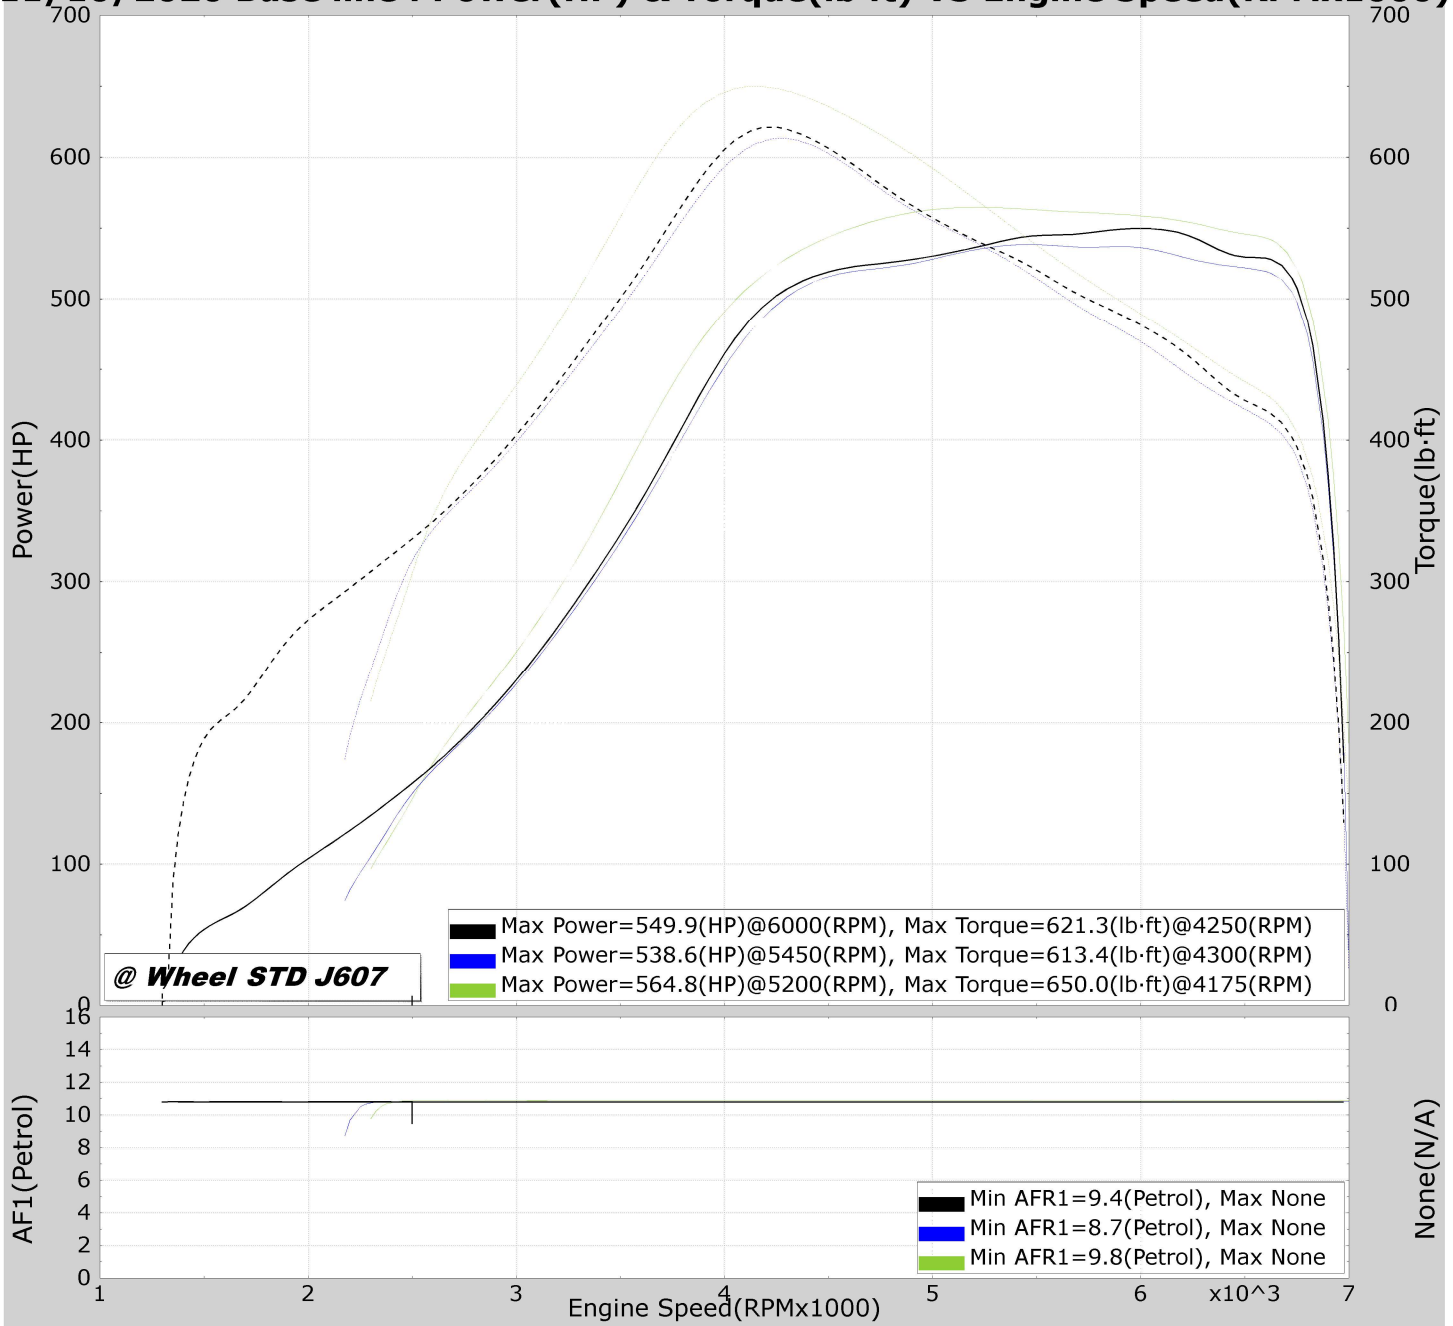

Session Report

curol service center

H: W: E:
2018 merc E63s AMG

Mad Hatter Garage

200 Alvin Dr.
Phone: 337-257-8181
Fax:
www.madhatgarage.com

RESULTS

11/10/2020 Base line : Power(HP) & Torque(lb-ft) VS Engine Speed(RPMx1000)

Color	Run	Title	Date	Time	Max HP	Eng HP	Avg HP	Gain	Max Torque	Eng Torque	Avg Torque	CF	Description
Black	1	Run #1	11/10/20	14:52	549.9 HP	NA	297.8 HP	0.0%	621.3 lb-ft	NA	348.1 lb-ft	1.06	
Blue	2	Run #1	11/10/20	14:59	538.6 HP	NA	411.8 HP	-2.1%	613.4 lb-ft	NA	466.1 lb-ft	1.07	
Green	3	Run #1	11/10/20	15:05	564.8 HP	NA	447.2 HP	2.7%	650.0 lb-ft	NA	504.5 lb-ft	1.07	